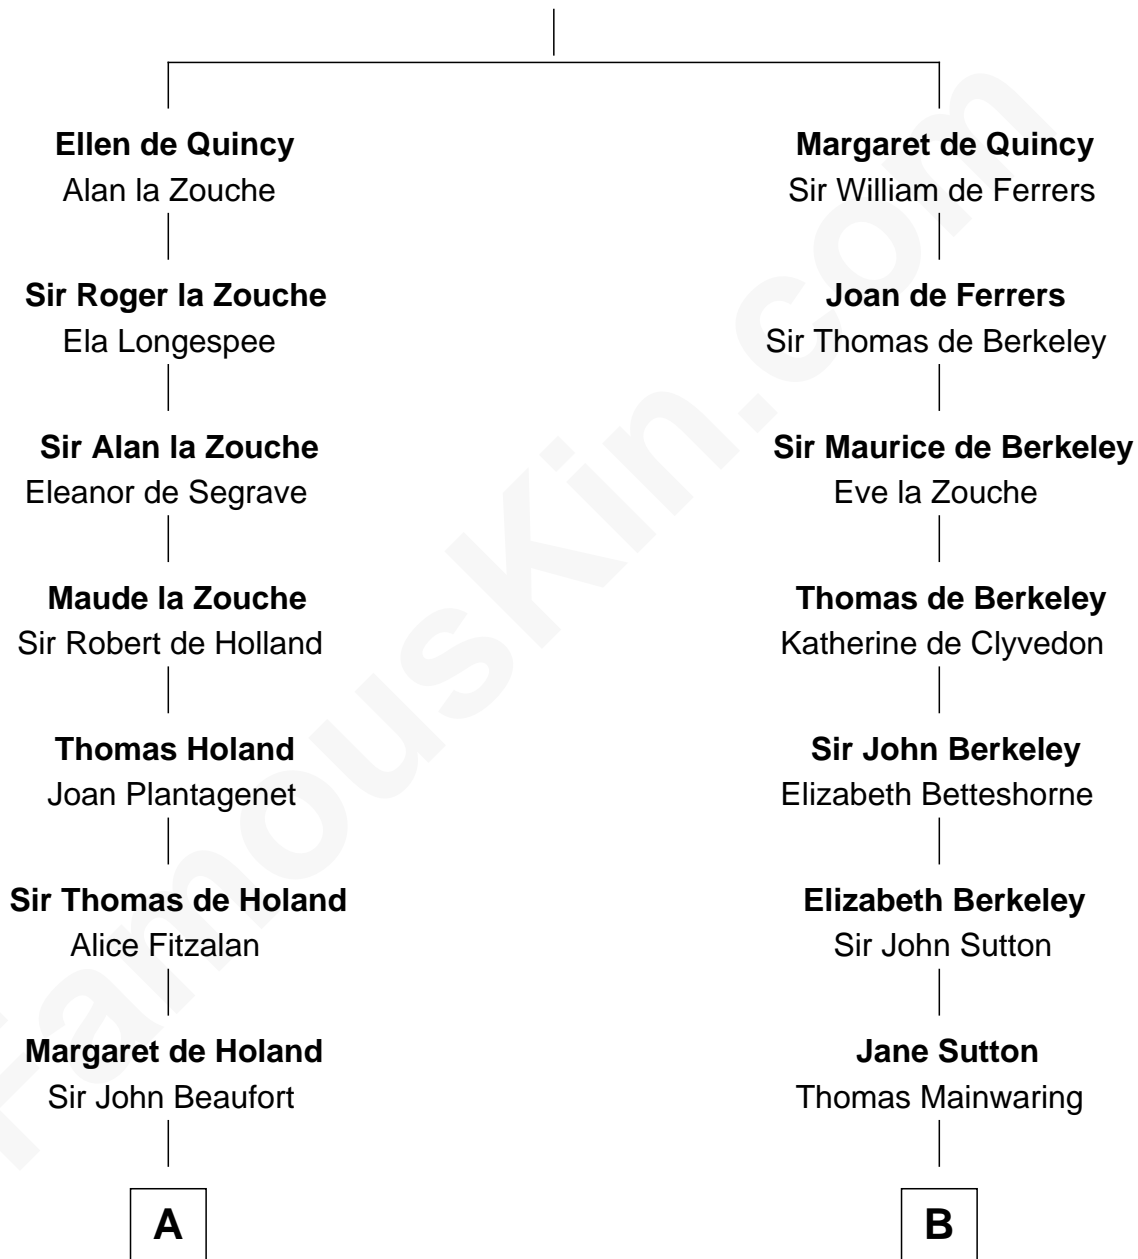

FamousKin.com

Relationship Chart of

Noel Coward

Playwright, Actor, and Songwriter

20th cousin 1 time removed of

Illeana Douglas

TV and Movie Actress

Sir Roger de Quincy

Helen of Galloway

C

Henry Veitch
Margaret Harrison

Henry Gordon Veitch
Mary Kathleen Synchron

Violet Agnes Veitch
Arthur Sabin Coward

Noel Coward
Playwright, Actor, and Songwriter

D

Emma Jane Douglas
Col. George Taliaferro Shackelford