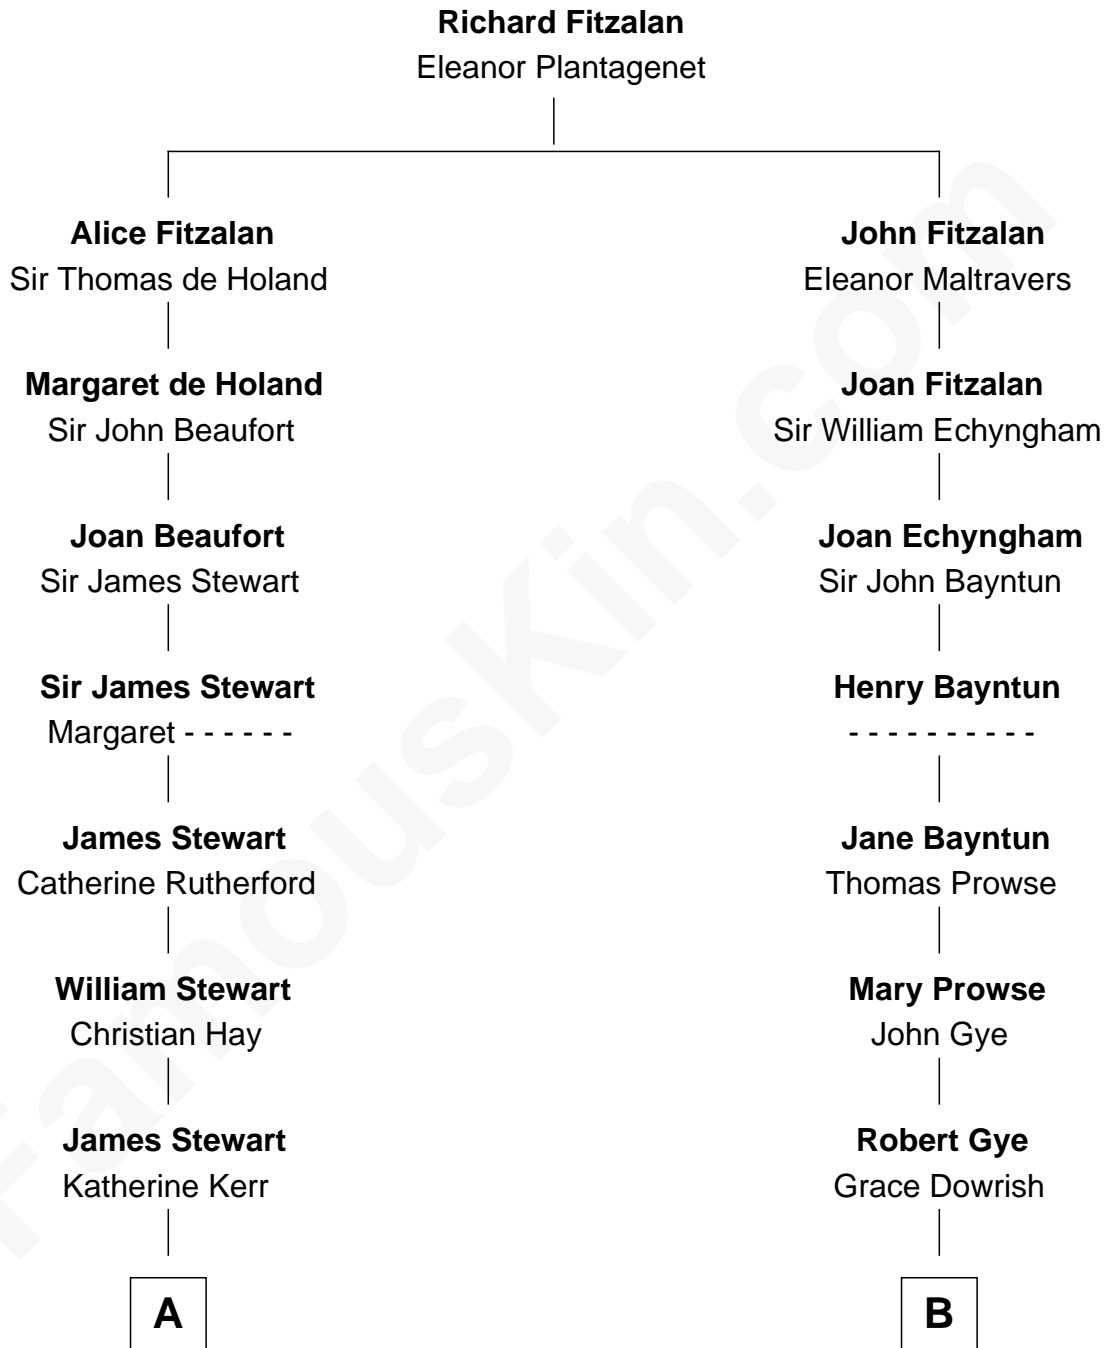

FamousKin.com

Relationship Chart of

Noel Coward

Playwright, Actor, and Songwriter

15th cousin 3 times removed of

Sarah Palin

9th Governor of Alaska

C

Charles Richard Heath

Sarah Sheeran

Sarah Palin

9th Governor of Alaska

FamousKin.com