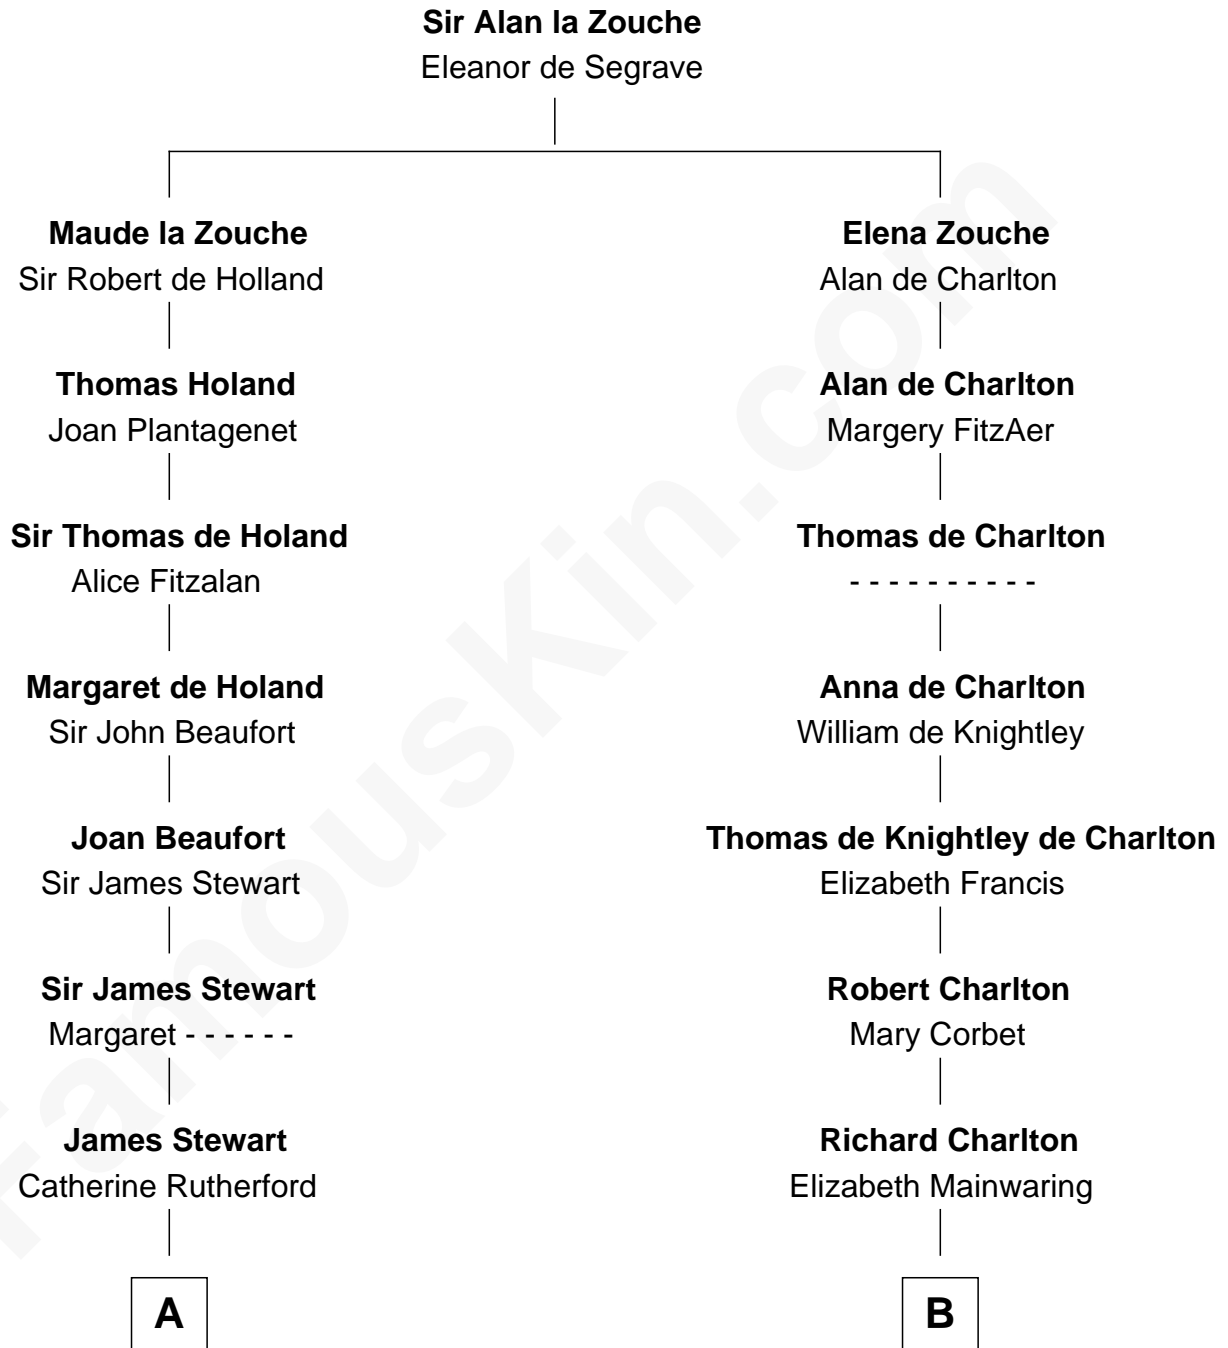

FamousKin.com

Relationship Chart of

Noel Coward

Playwright, Actor, and Songwriter

17th cousin 4 times removed of

Sarah Palin

9th Governor of Alaska

C

Thomas S. Ruddock

Maria Nancy Newell

May Belle Ruddock

Henry Charles Brandt

Nellie Marie Brandt

Charles Francis Heath

Charles Richard Heath

Sarah Sheeran

Sarah Palin

9th Governor of Alaska

FamousKin.com