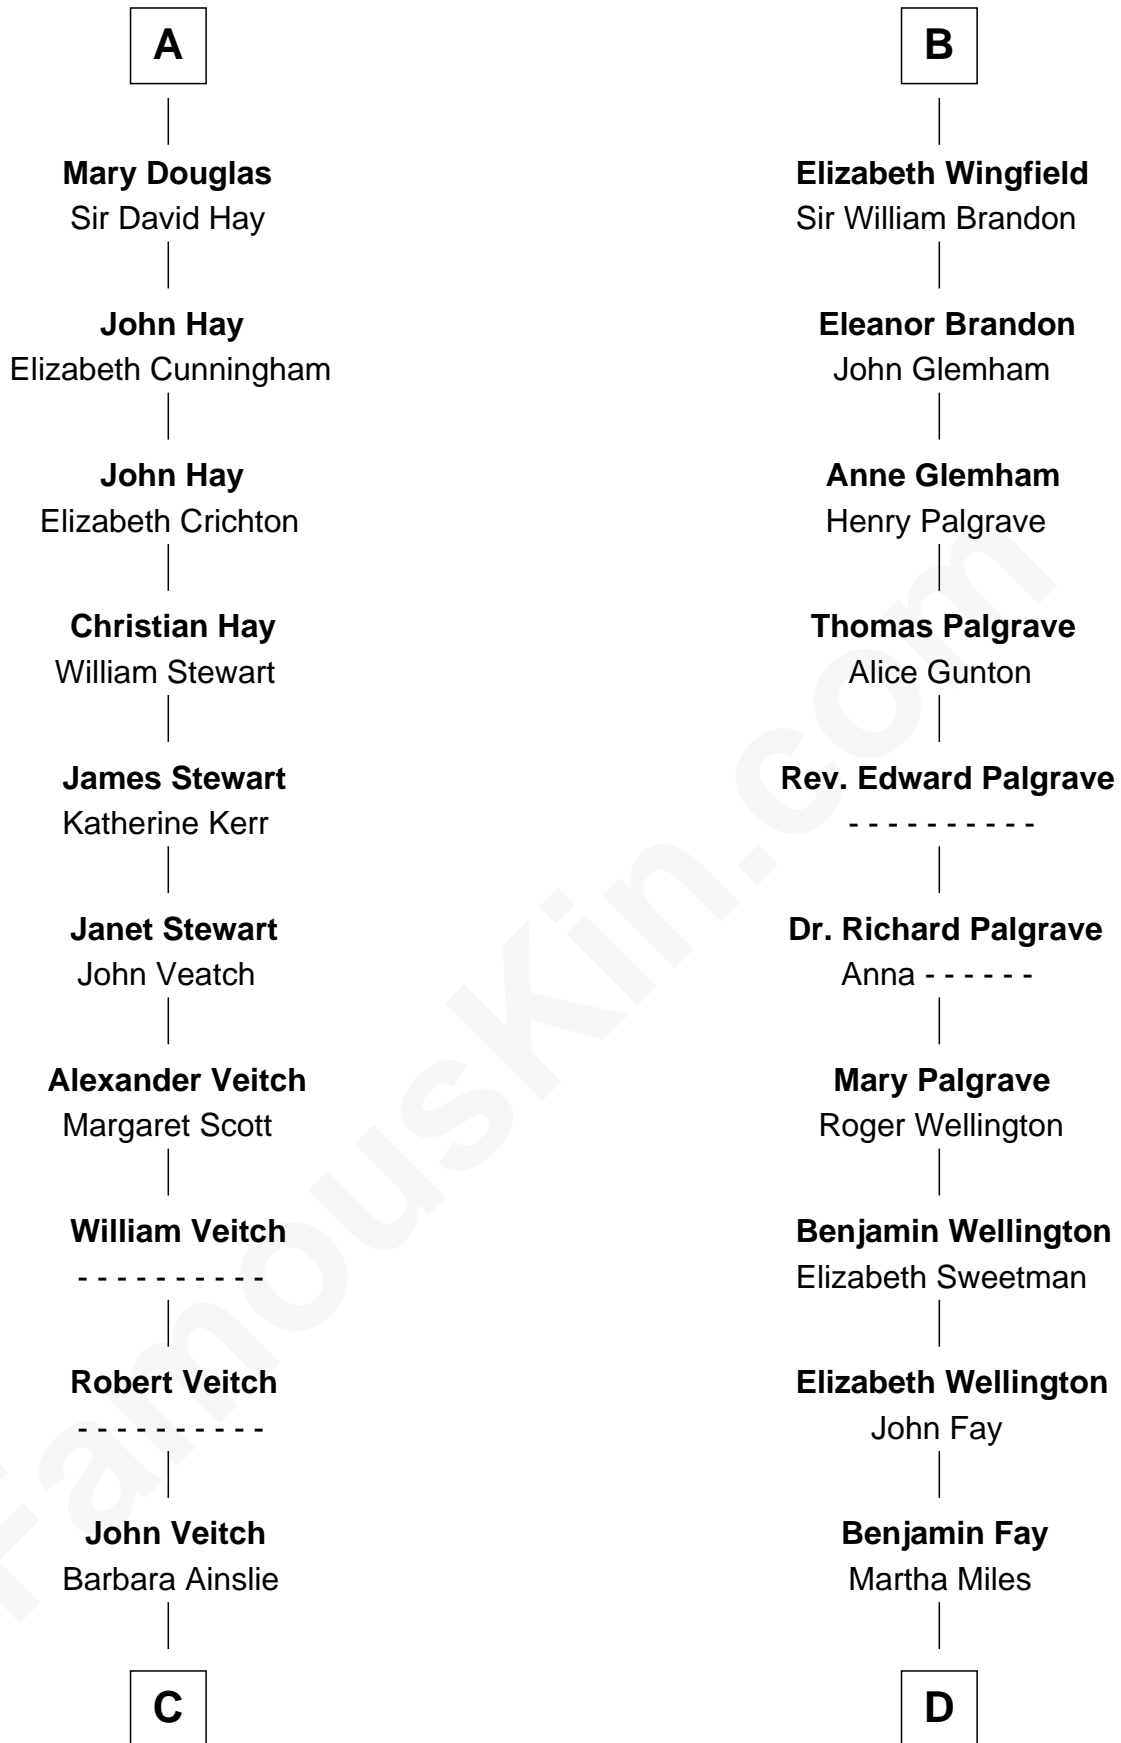

FamousKin.com Relationship Chart of

Noel Coward

Playwright, Actor, and Songwriter

19th cousin 1 time removed of

Shubael D. Childs

Founder of S.D. Childs & Company

C

Henry Veitch
Margaret Harrison

Henry Gordon Veitch
Mary Kathleen Synch

Violet Agnes Veitch
Arthur Sabin Coward

Noel Coward
Playwright, Actor, and Songwriter

D

Benjamin Fay
Beulah Stow

Beulah Fay
Josiah Childs

Shubael D. Childs
Founder of S.D. Childs & Company