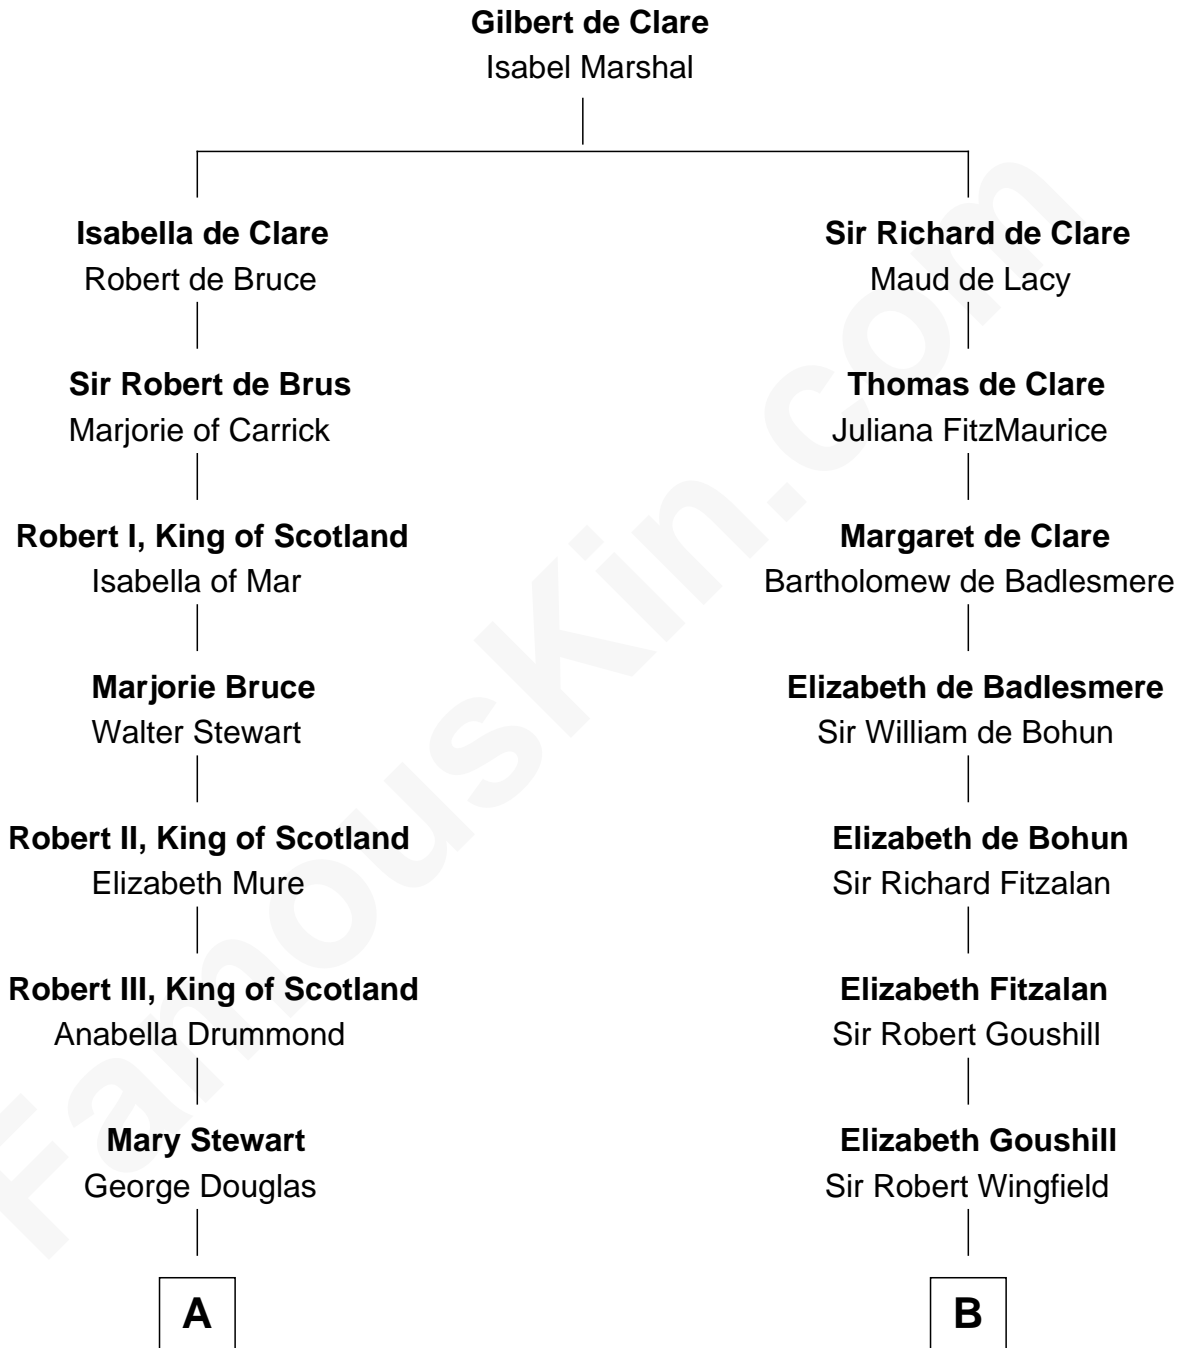

FamousKin.com Relationship Chart of

Noel Coward

Playwright, Actor, and Songwriter

19th cousin 1 time removed of

Shubael D. Childs

Founder of S.D. Childs & Company

C

Henry Veitch
Margaret Harrison

Henry Gordon Veitch
Mary Kathleen Synch

Violet Agnes Veitch
Arthur Sabin Coward

Noel Coward
Playwright, Actor, and Songwriter

D

Benjamin Fay
Beulah Stow

Beulah Fay
Josiah Childs

Shubael D. Childs
Founder of S.D. Childs & Company