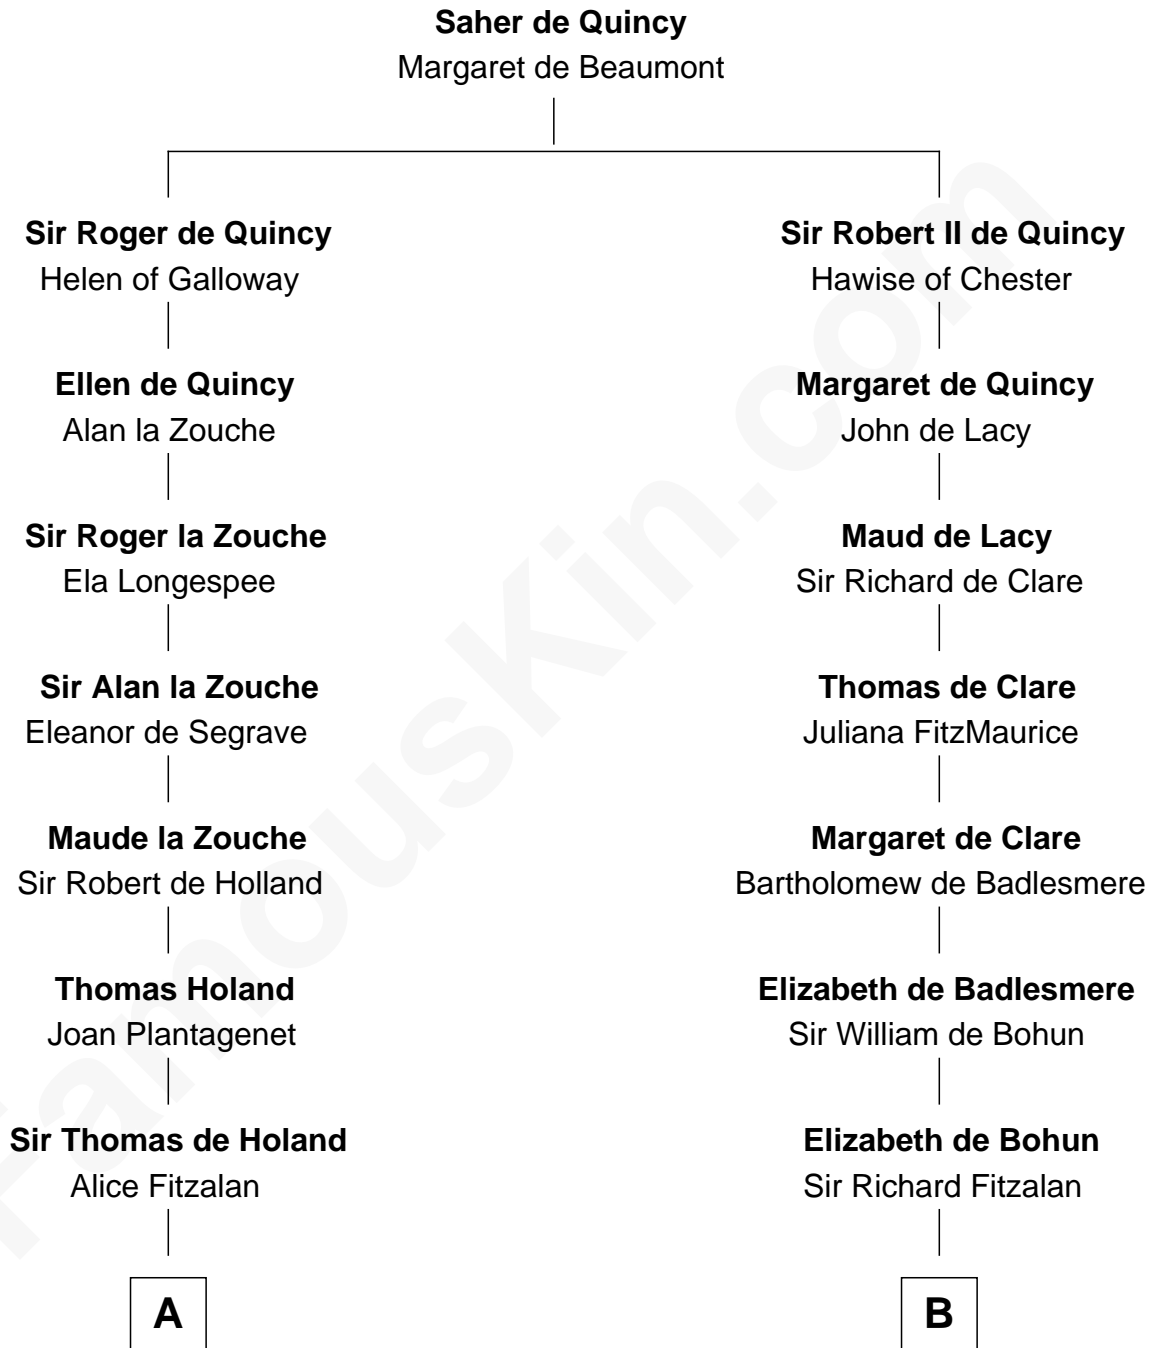

# FamousKin.com Relationship Chart of

**Noel Coward**

*Playwright, Actor, and Songwriter*

21st cousin of

**Shubael D. Childs**

*Founder of S.D. Childs & Company*

**C**

**John Veitch**  
Barbara Ainslie

**Henry Veitch**  
Margaret Harrison

**Henry Gordon Veitch**  
Mary Kathleen Synch

**Violet Agnes Veitch**  
Arthur Sabin Coward

**Noel Coward**  
*Playwright, Actor, and Songwriter*

**D**

**Elizabeth Wellington**  
John Fay