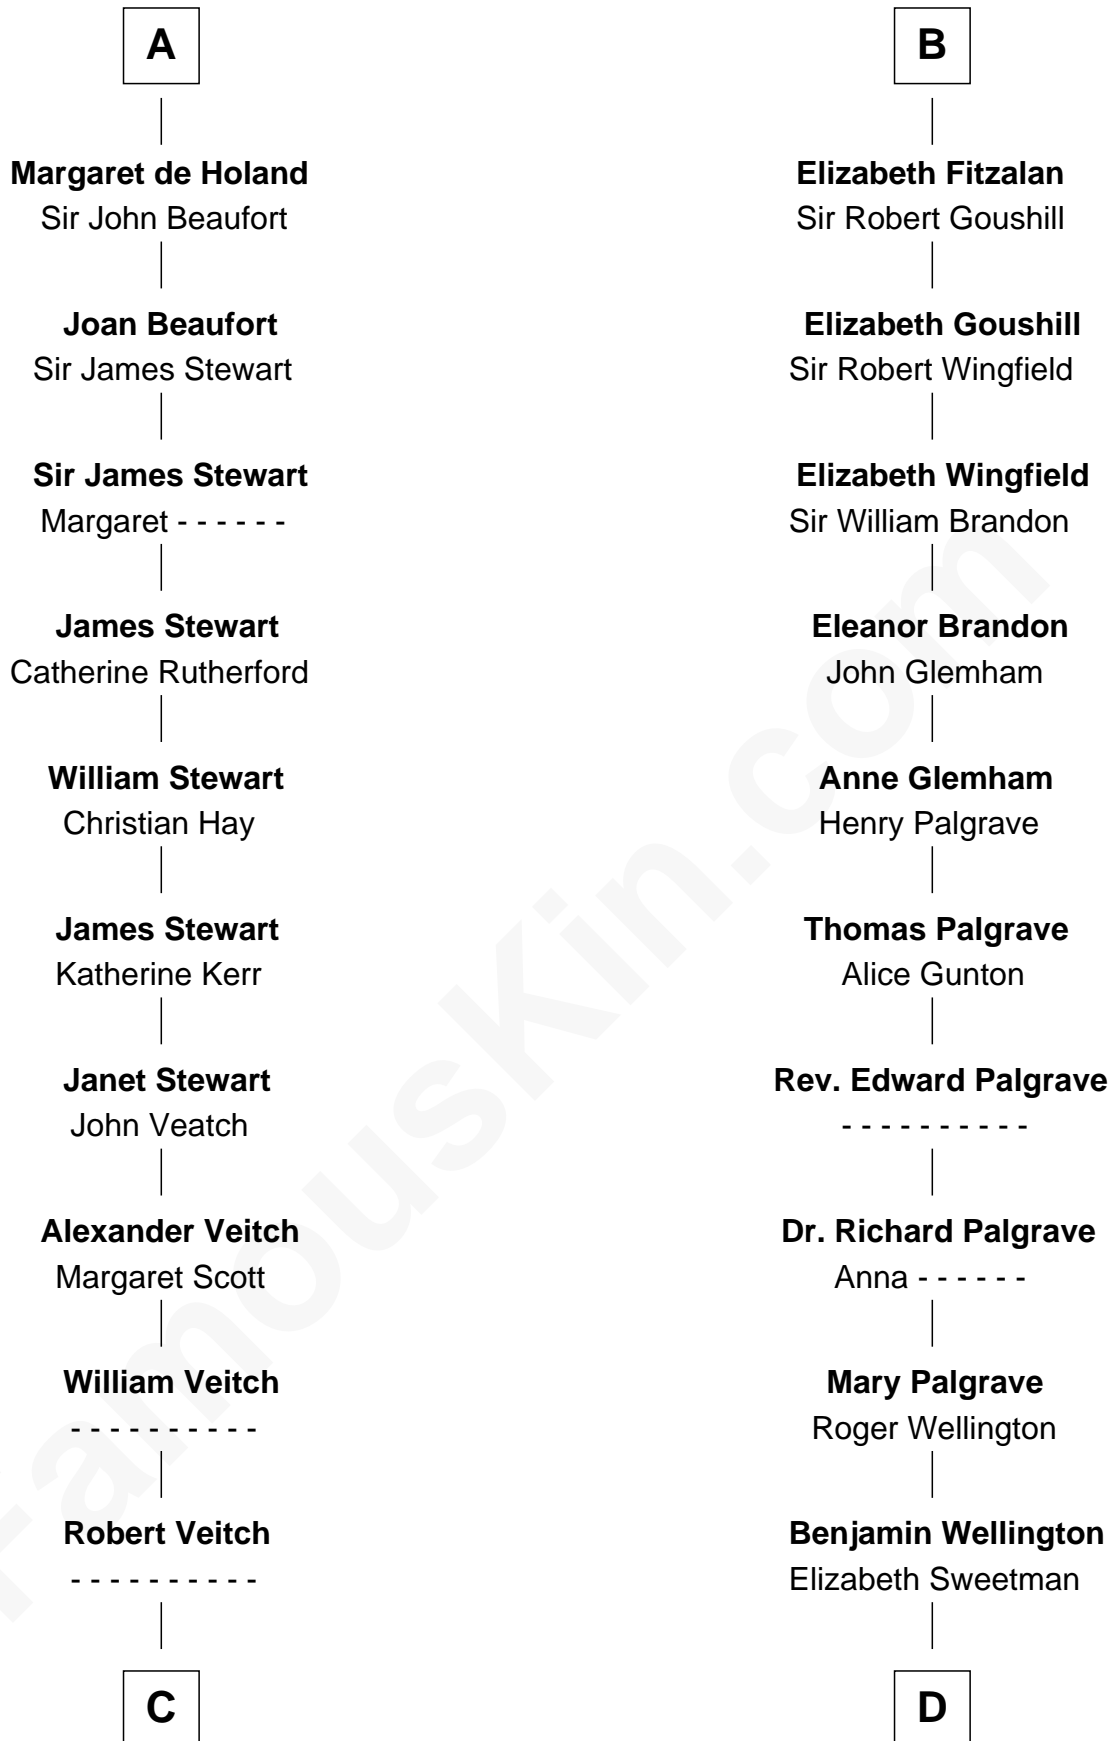

# FamousKin.com Relationship Chart of

**Noel Coward**

*Playwright, Actor, and Songwriter*

21st cousin of

**Shubael D. Childs**

*Founder of S.D. Childs & Company*

**C**

**John Veitch**  
Barbara Ainslie

**Henry Veitch**  
Margaret Harrison

**Henry Gordon Veitch**  
Mary Kathleen Synch

**Violet Agnes Veitch**  
Arthur Sabin Coward

**Noel Coward**  
*Playwright, Actor, and Songwriter*

**D**

**Elizabeth Wellington**  
John Fay