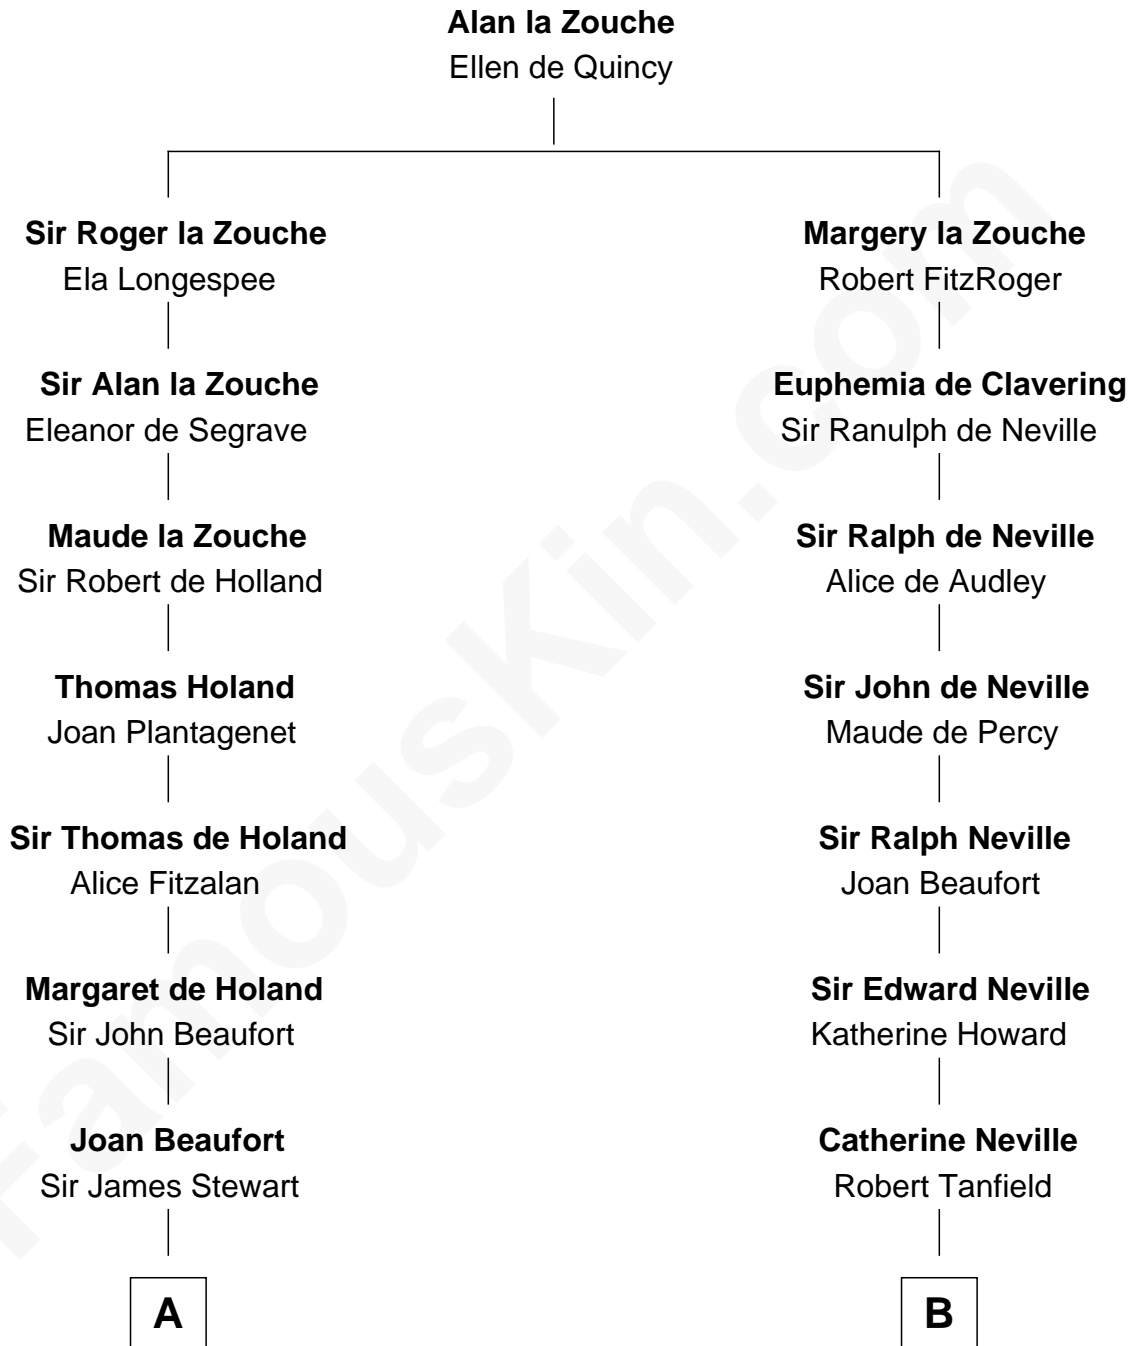

## Relationship Chart of Noel Coward

*Playwright, Actor, and Songwriter*

16th cousin 3 times removed of

## Thomas Jefferson

*3rd U.S. President and Signer of the Declaration of Independence*

**C**

Henry Gordon Veitch

Mary Kathleen Synch

Violet Agnes Veitch

Arthur Sabin Coward

**Noel Coward**