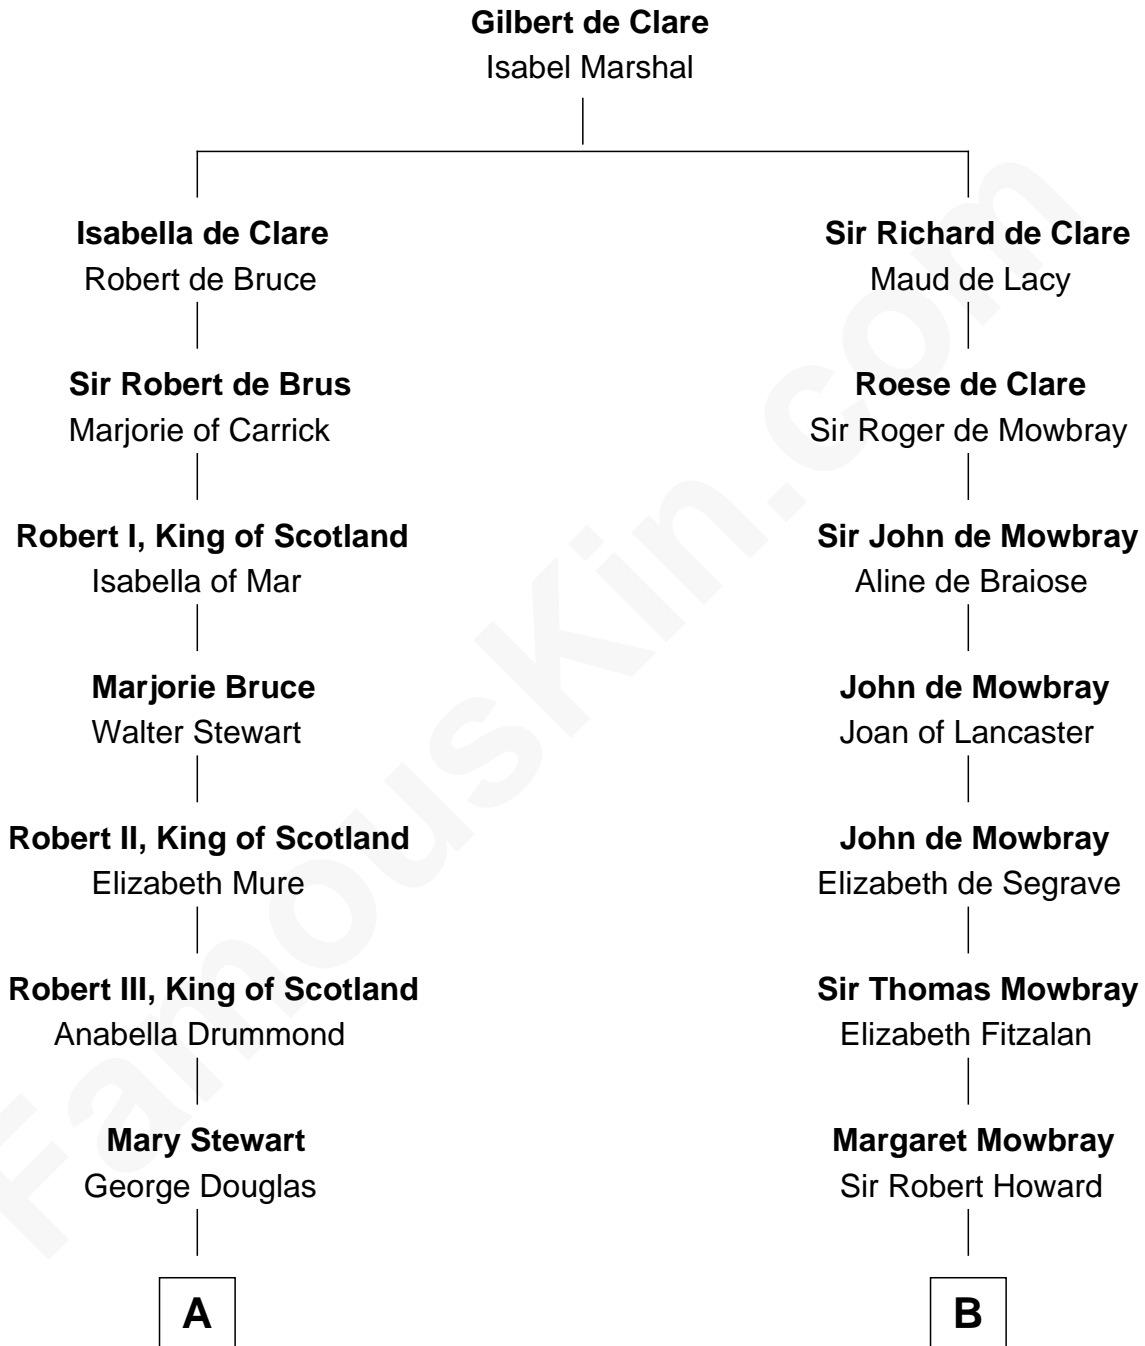

## Relationship Chart of Noel Coward

*Playwright, Actor, and Songwriter*

18th cousin 2 times removed of

## Thomas Jefferson

*3rd U.S. President and Signer of the Declaration of Independence*

**C**

**Henry Veitch**  
Margaret Harrison

**Henry Gordon Veitch**  
Mary Kathleen Synch

**Violet Agnes Veitch**  
Arthur Sabin Coward

**Noel Coward**  
*Playwright, Actor, and Songwriter*

**D**

**Jane Randolph**  
Peter Jefferson

**Thomas Jefferson**  
*3rd U.S. President*

FamousKin.com