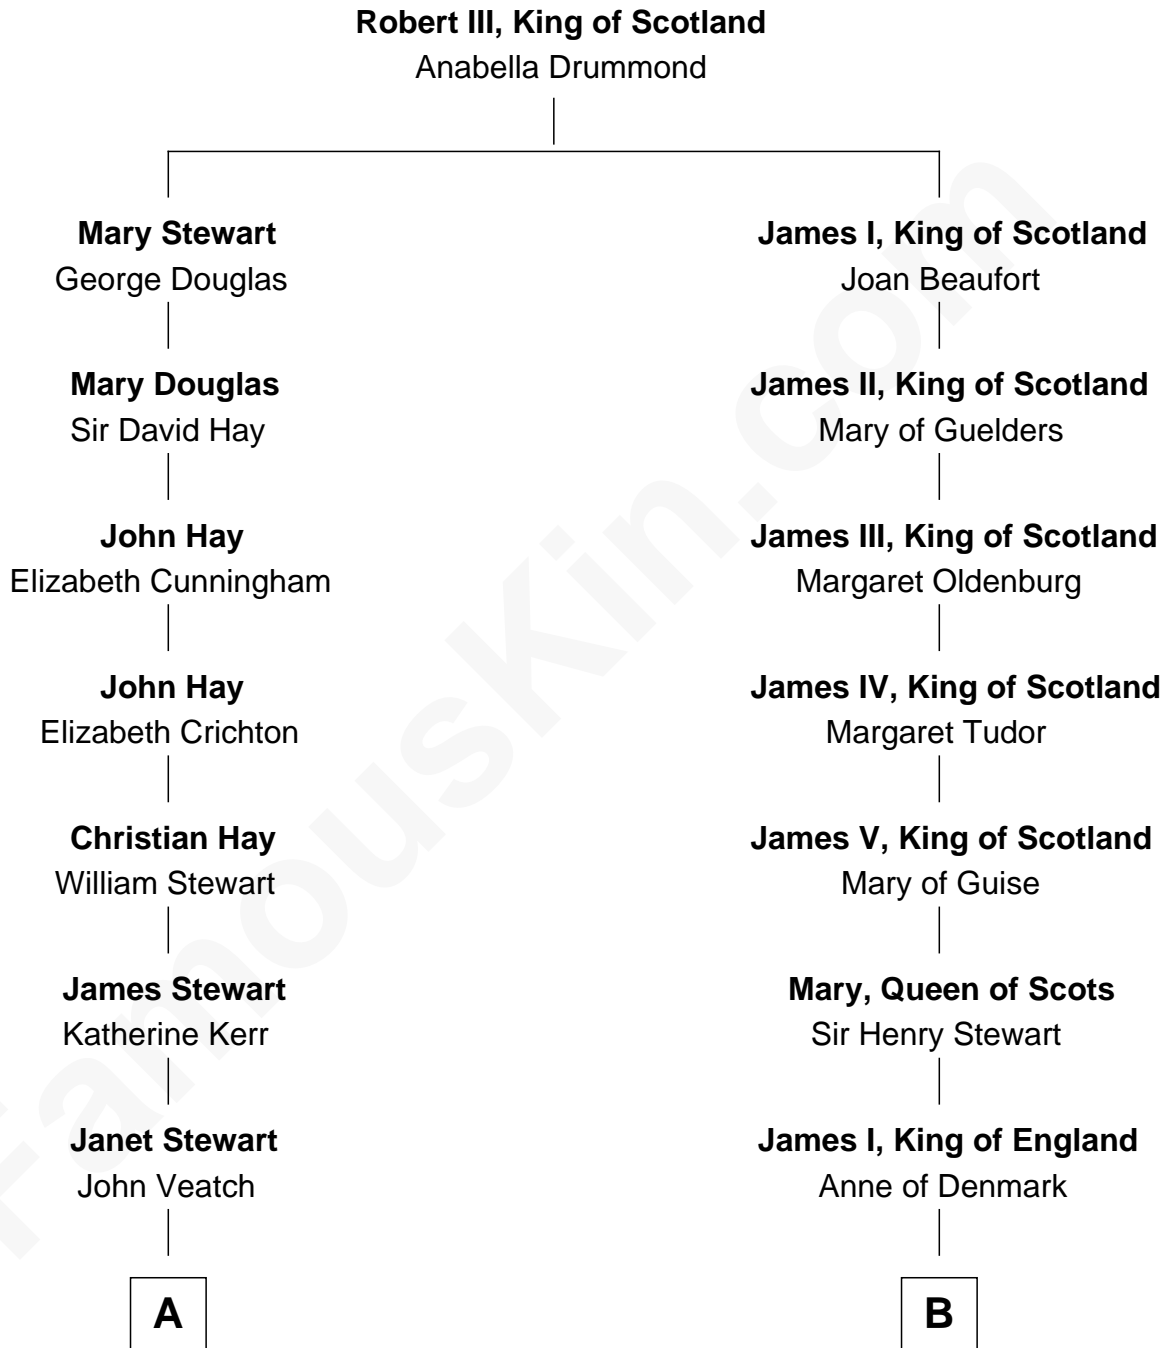

FamousKin.com

Relationship Chart of

Noel Coward

Playwright, Actor, and Songwriter

14th cousin 4 times removed of

Princess Diana

Princess of Wales

C

Edward John Spencer
Frances Ruth Burke Roche

Princess Diana
Princess of Wales

FamousKin.com