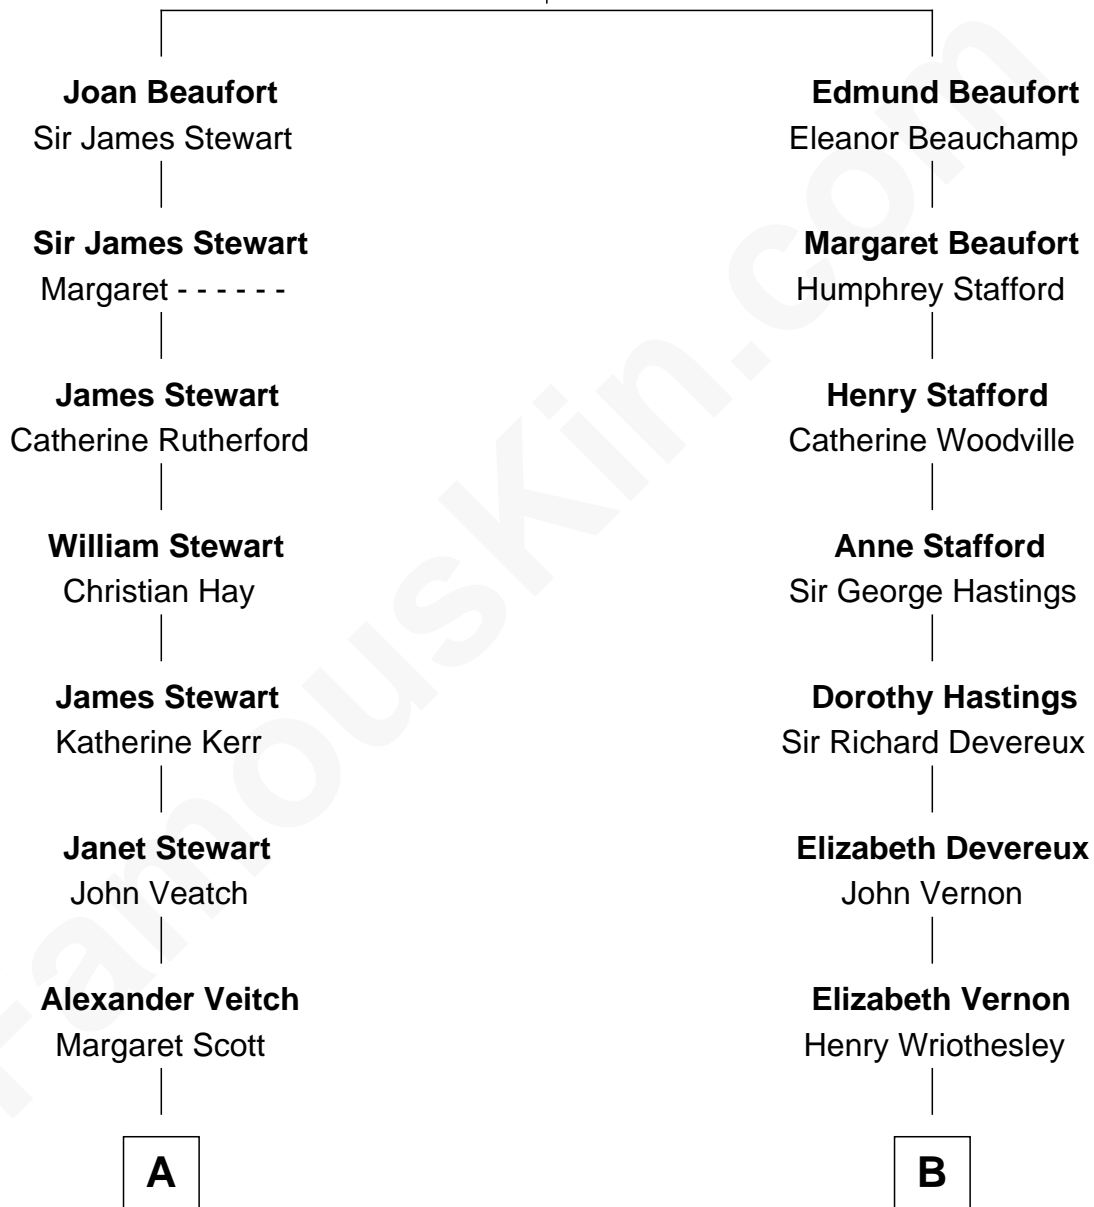

## Relationship Chart of

### Noel Coward

*Playwright, Actor, and Songwriter*

13th cousin 5 times removed of

### King Charles III

*King of the United Kingdom*

**Sir John Beaufort**

Margaret de Holand

FamousKin.com