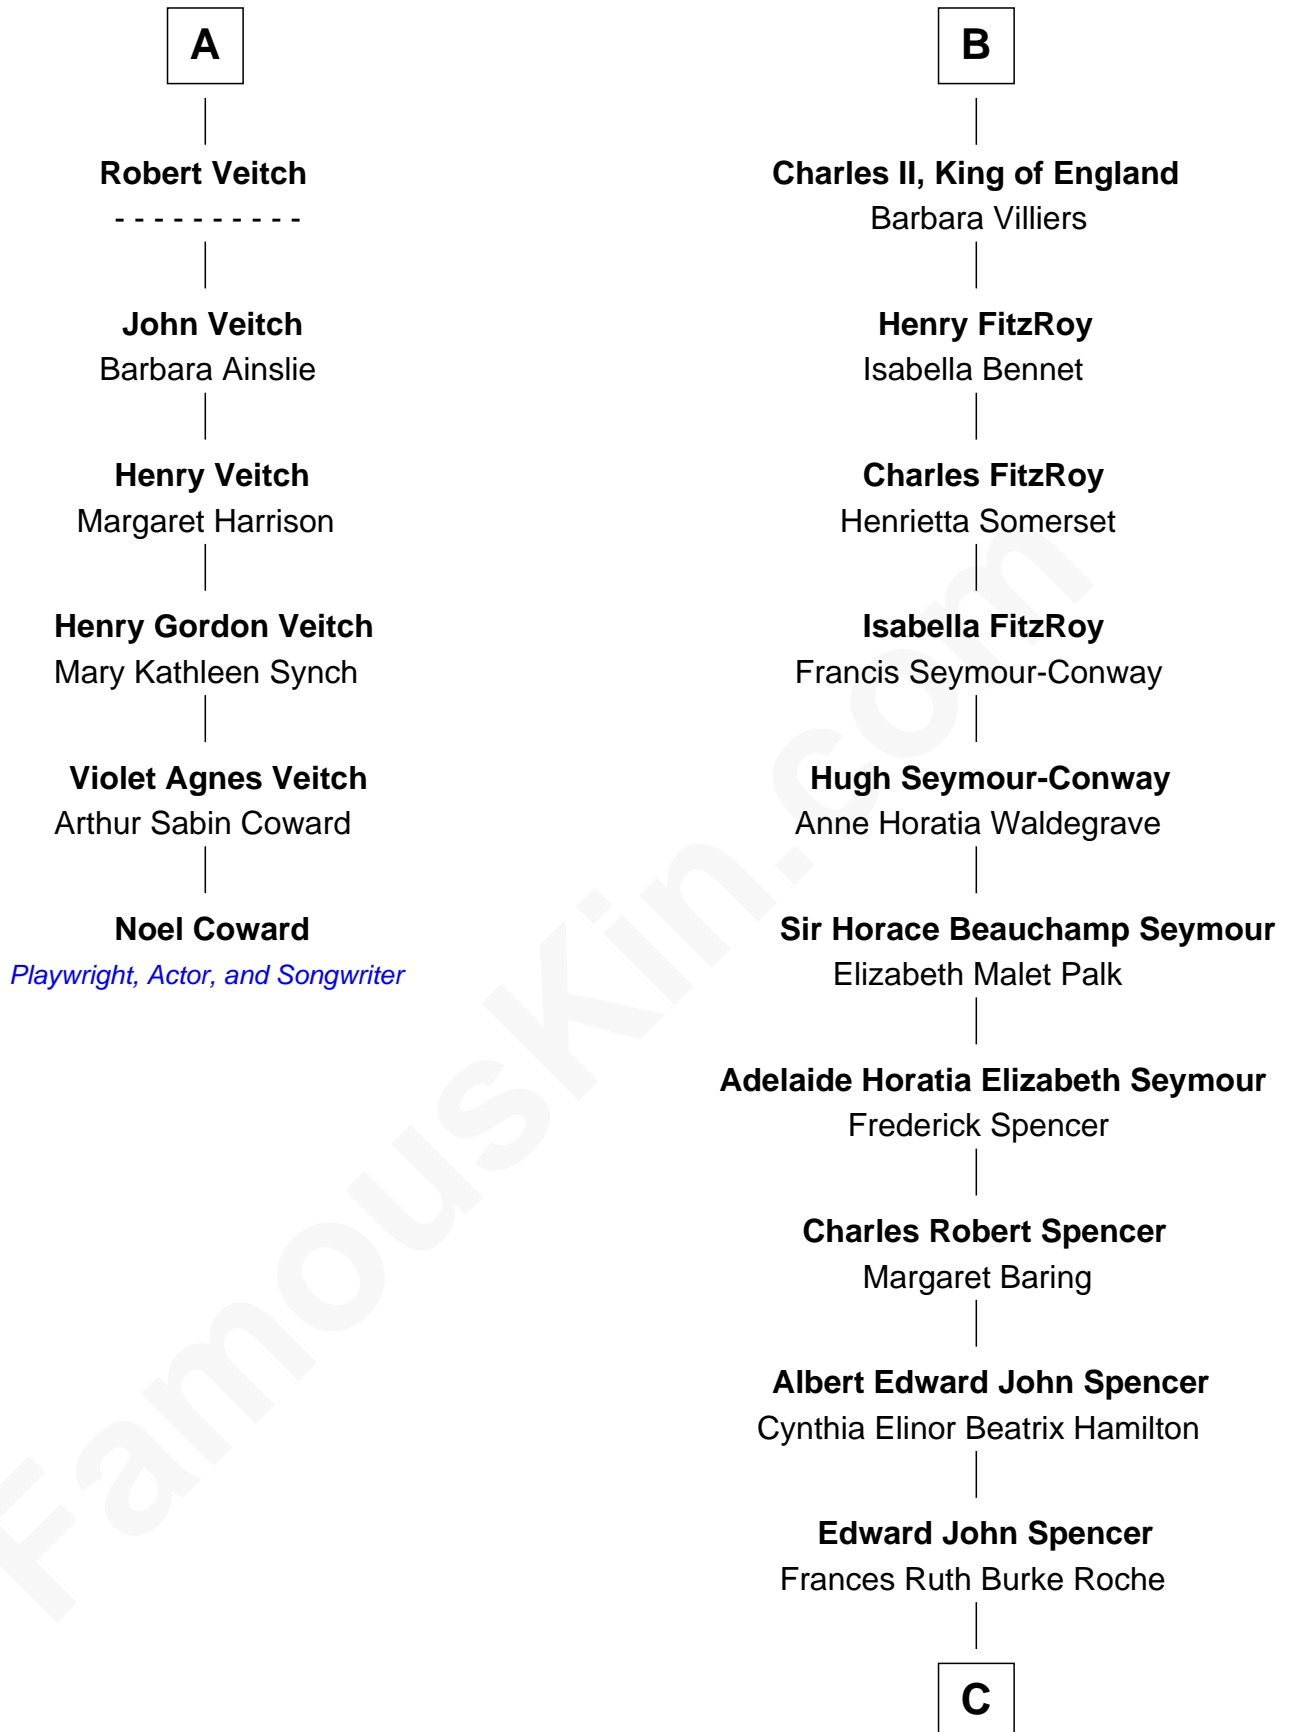

FamousKin.com Relationship Chart of

Noel Coward

Playwright, Actor, and Songwriter

12th cousin 6 times removed of

Prince William

Prince of Wales

C

Princess Diana Frances Spencer
Charles III, King of the United Kingdom