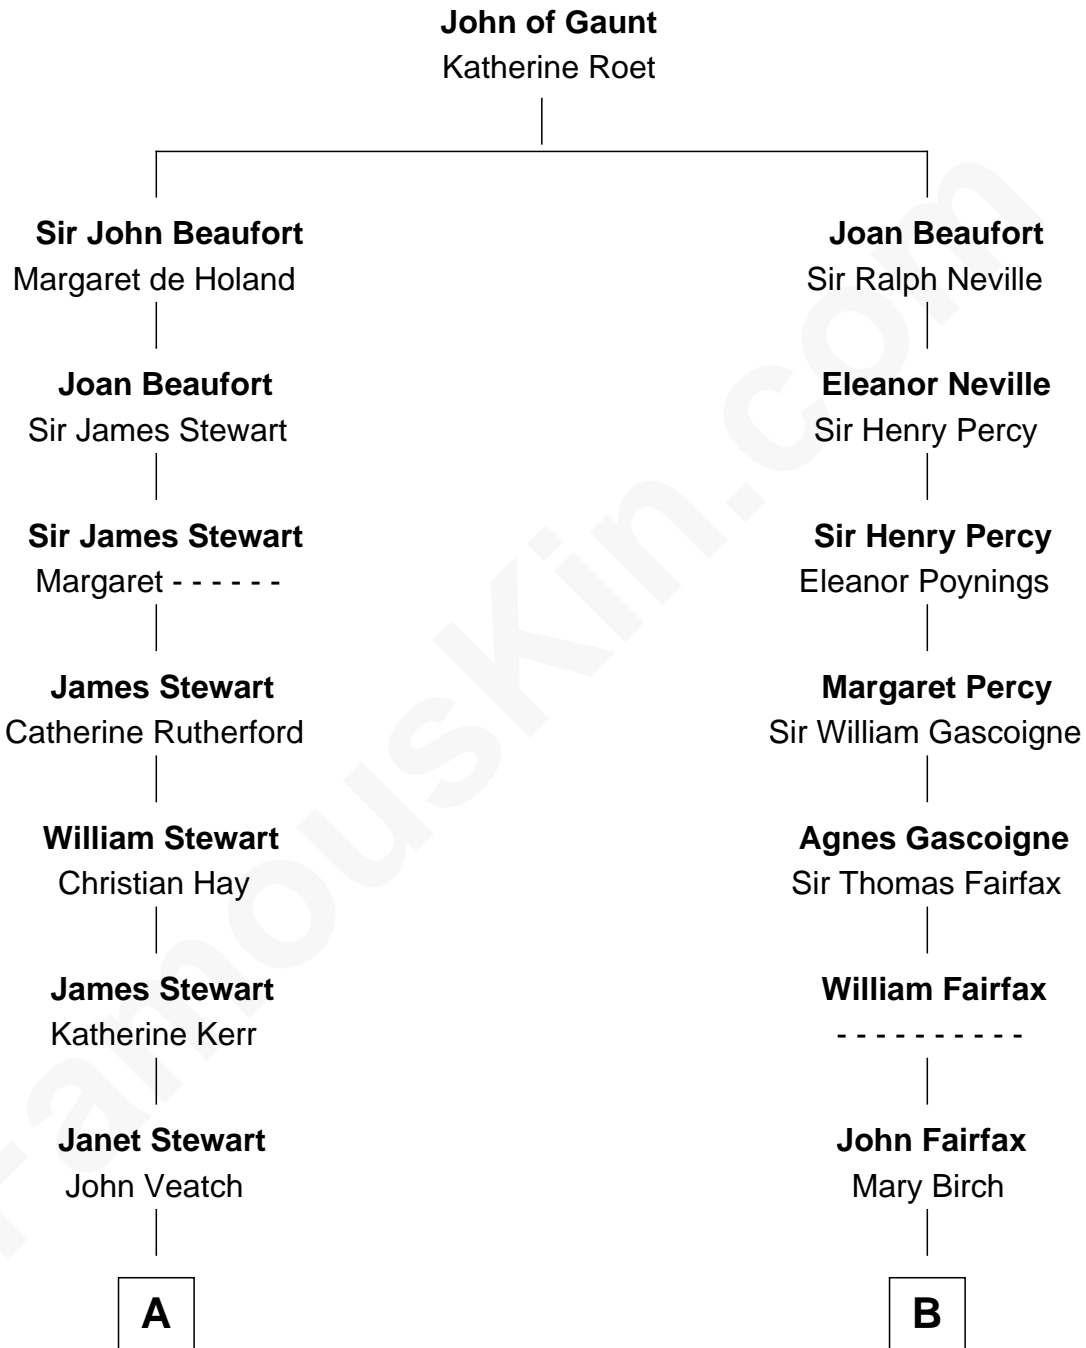

## Relationship Chart of

### Noel Coward

*Playwright, Actor, and Songwriter*

14th cousin 5 times removed of

### Catherine Middleton

*Princess of Wales*

C

**Peter Francis Middleton**

Valerie Glassborow

**Michael Francis Middleton**

Carole Elizabeth Goldsmith

**Catherine Middleton**

*Princess of Wales*

FamousKin.com