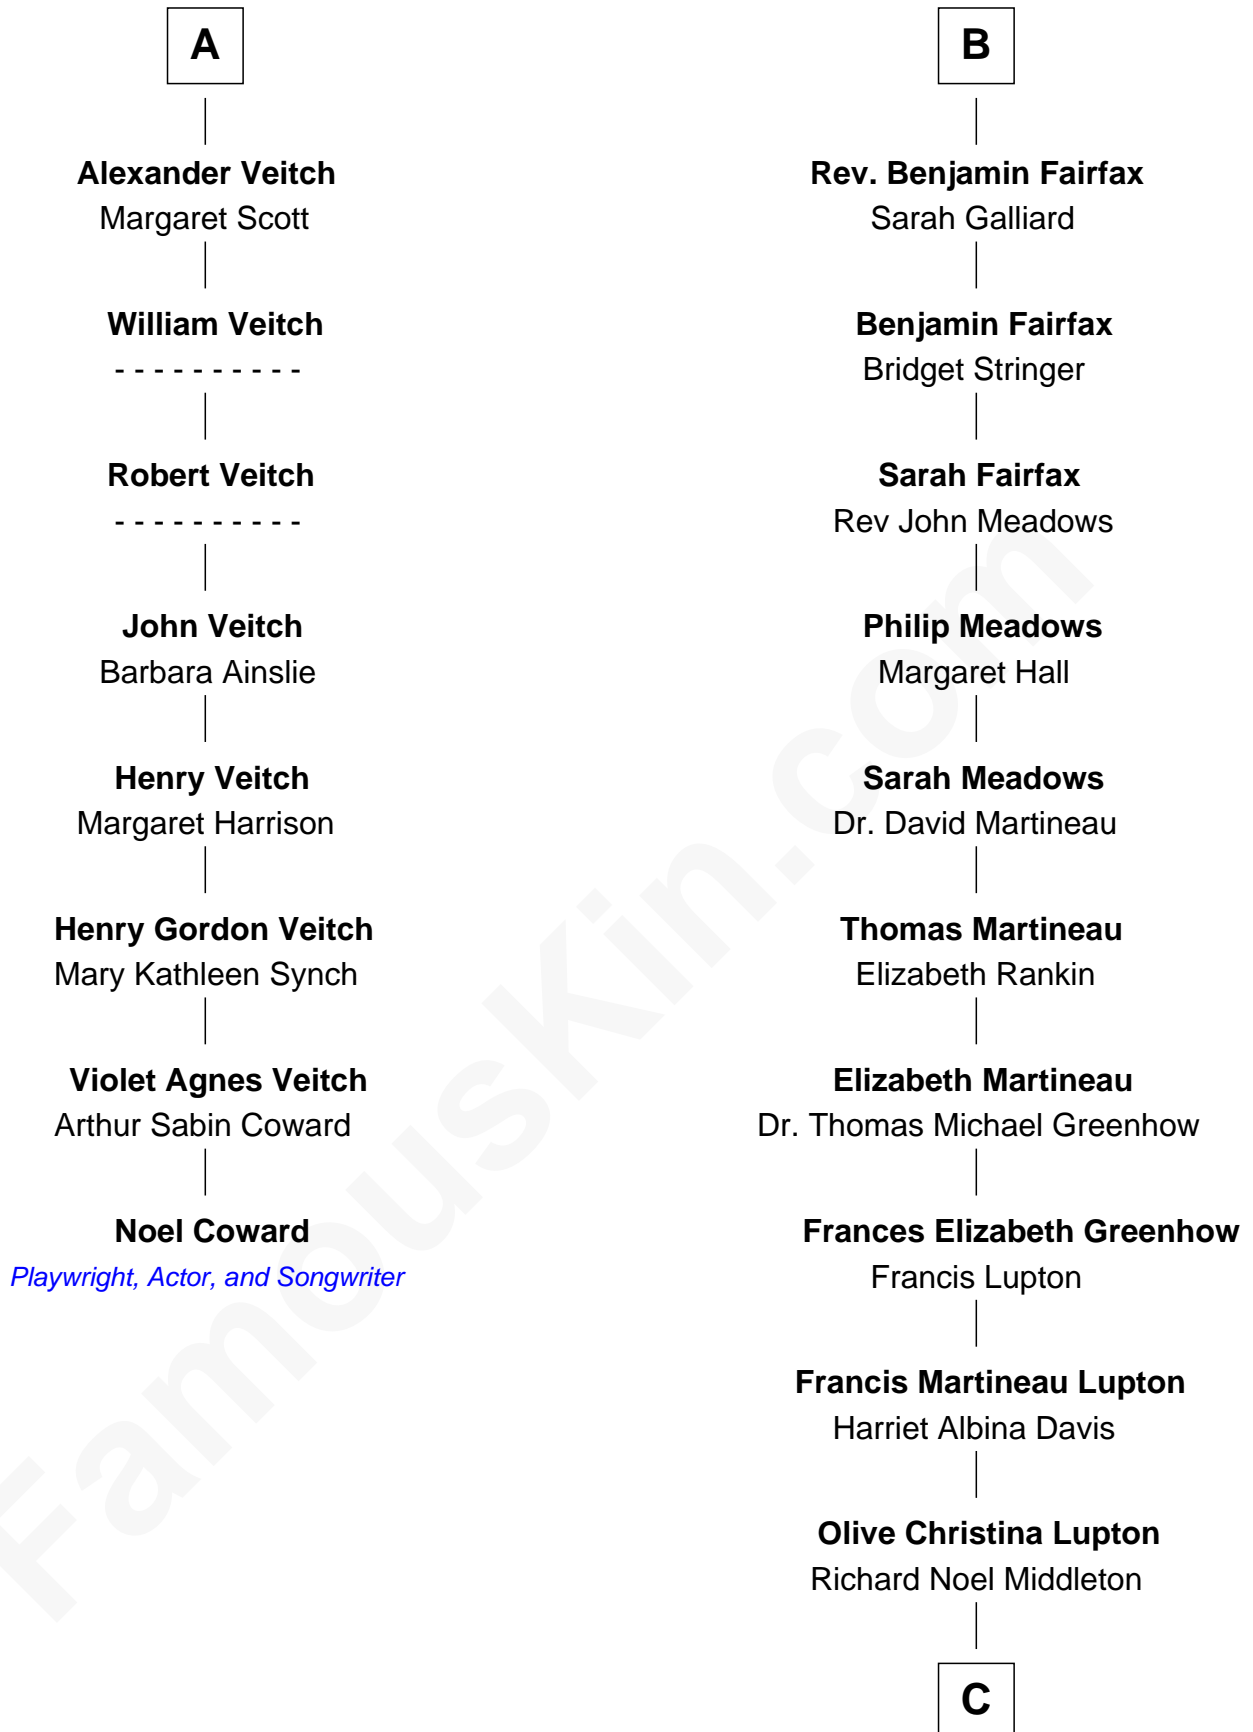

## Relationship Chart of

### Noel Coward

*Playwright, Actor, and Songwriter*

14th cousin 5 times removed of

### Catherine Middleton

*Princess of Wales*

C

**Peter Francis Middleton**

Valerie Glassborow

**Michael Francis Middleton**

Carole Elizabeth Goldsmith

**Catherine Middleton**