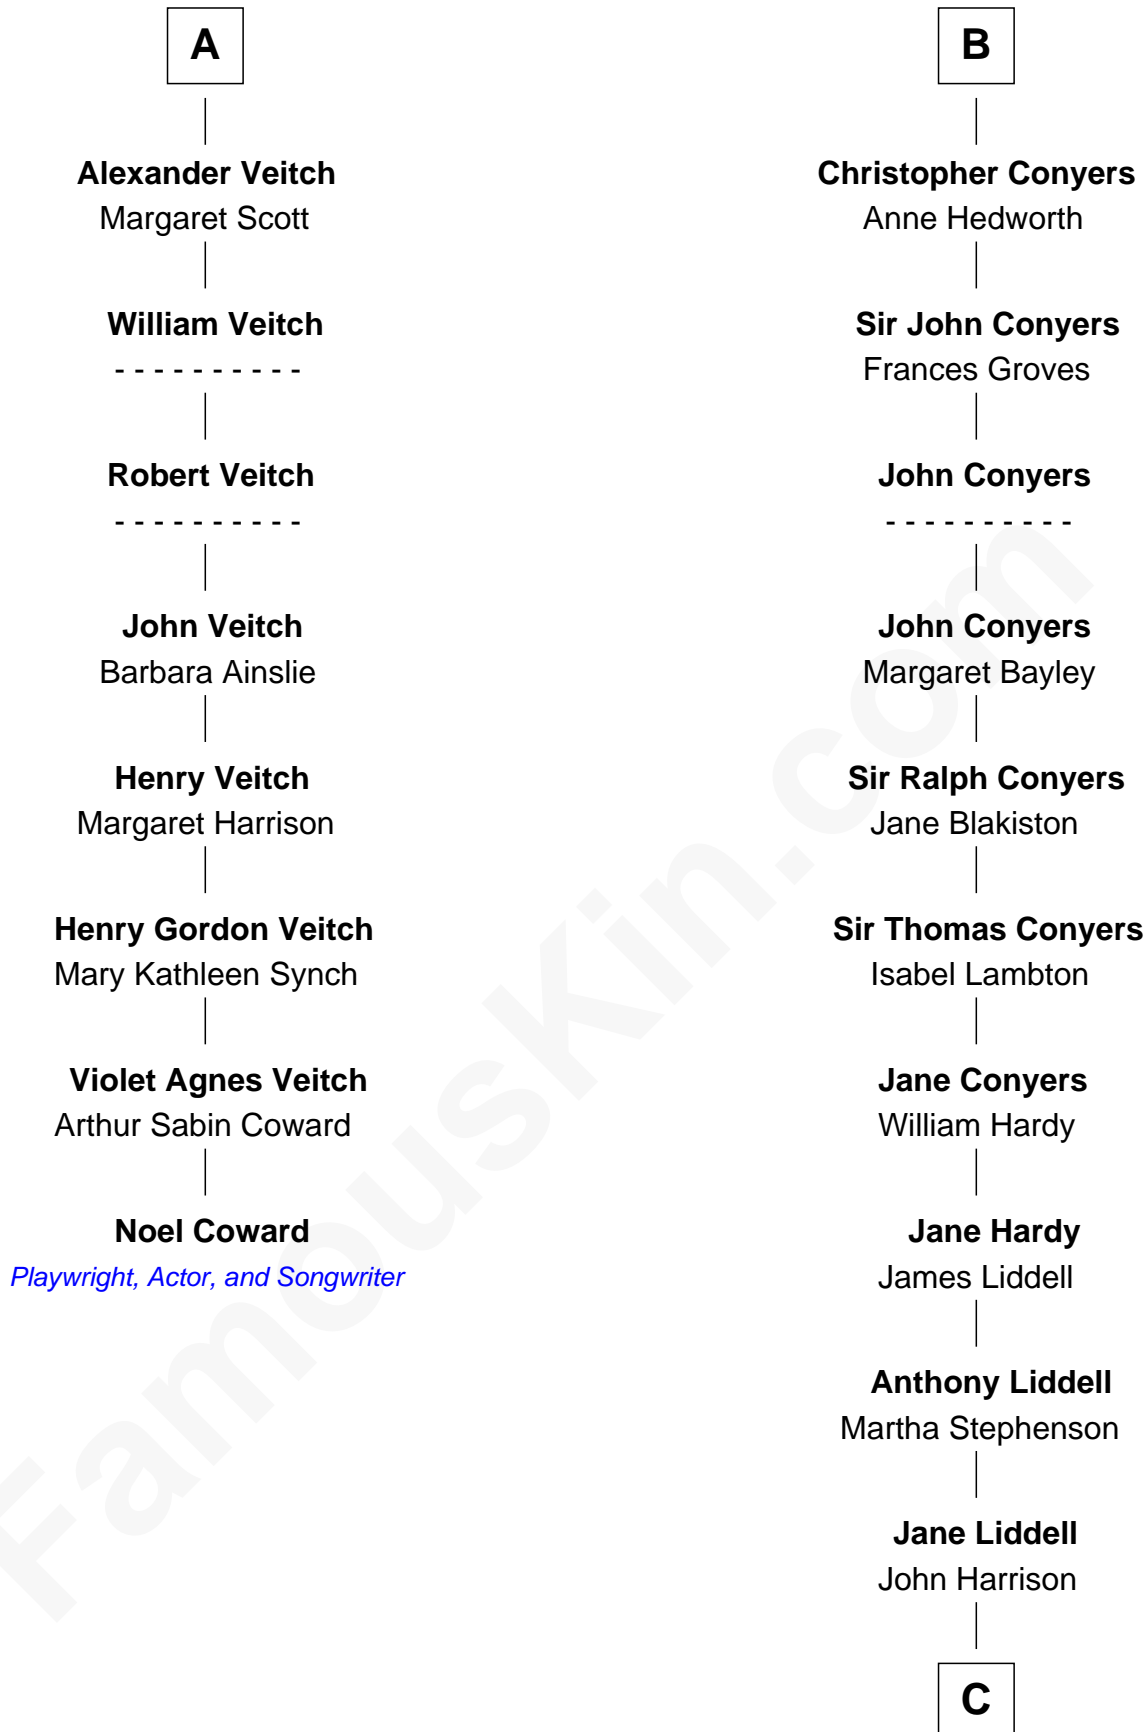

FamousKin.com

Relationship Chart of

Noel Coward

Playwright, Actor, and Songwriter

14th cousin 7 times removed of

Catherine Middleton

Princess of Wales

Sir Thomas de Holand

Alice Fitzalan

C

John Harrison

Jane Hill

Thomas Harrison

Elizabeth Mary Temple

Dorothy Harrison

Ronald John James Goldsmith