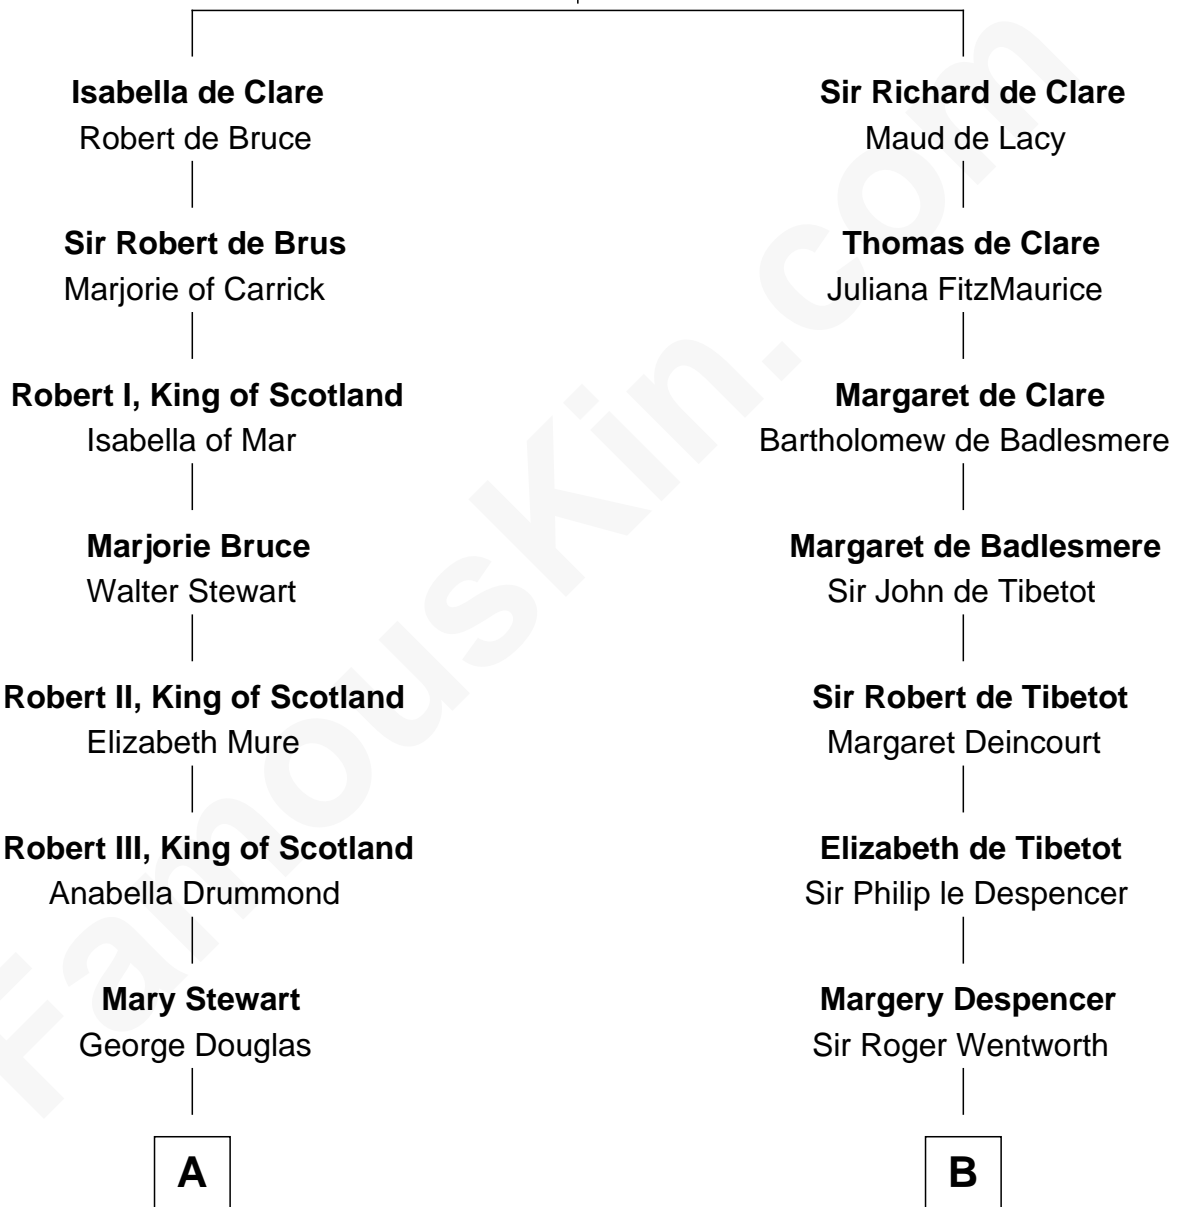

FamousKin.com Relationship Chart of

Noel Coward

Playwright, Actor, and Songwriter

20th cousin of

William Rufus Day

36th U.S. Secretary of State

Gilbert de Clare

Isabel Marshal

C

Henry Veitch
Margaret Harrison

Henry Gordon Veitch
Mary Kathleen Synchron

Violet Agnes Veitch
Arthur Sabin Coward

Noel Coward
Playwright, Actor, and Songwriter

D

Dr. Rufus Spalding
Lydia Paine

Rufus Paine Spalding
Lucretia A. Swift