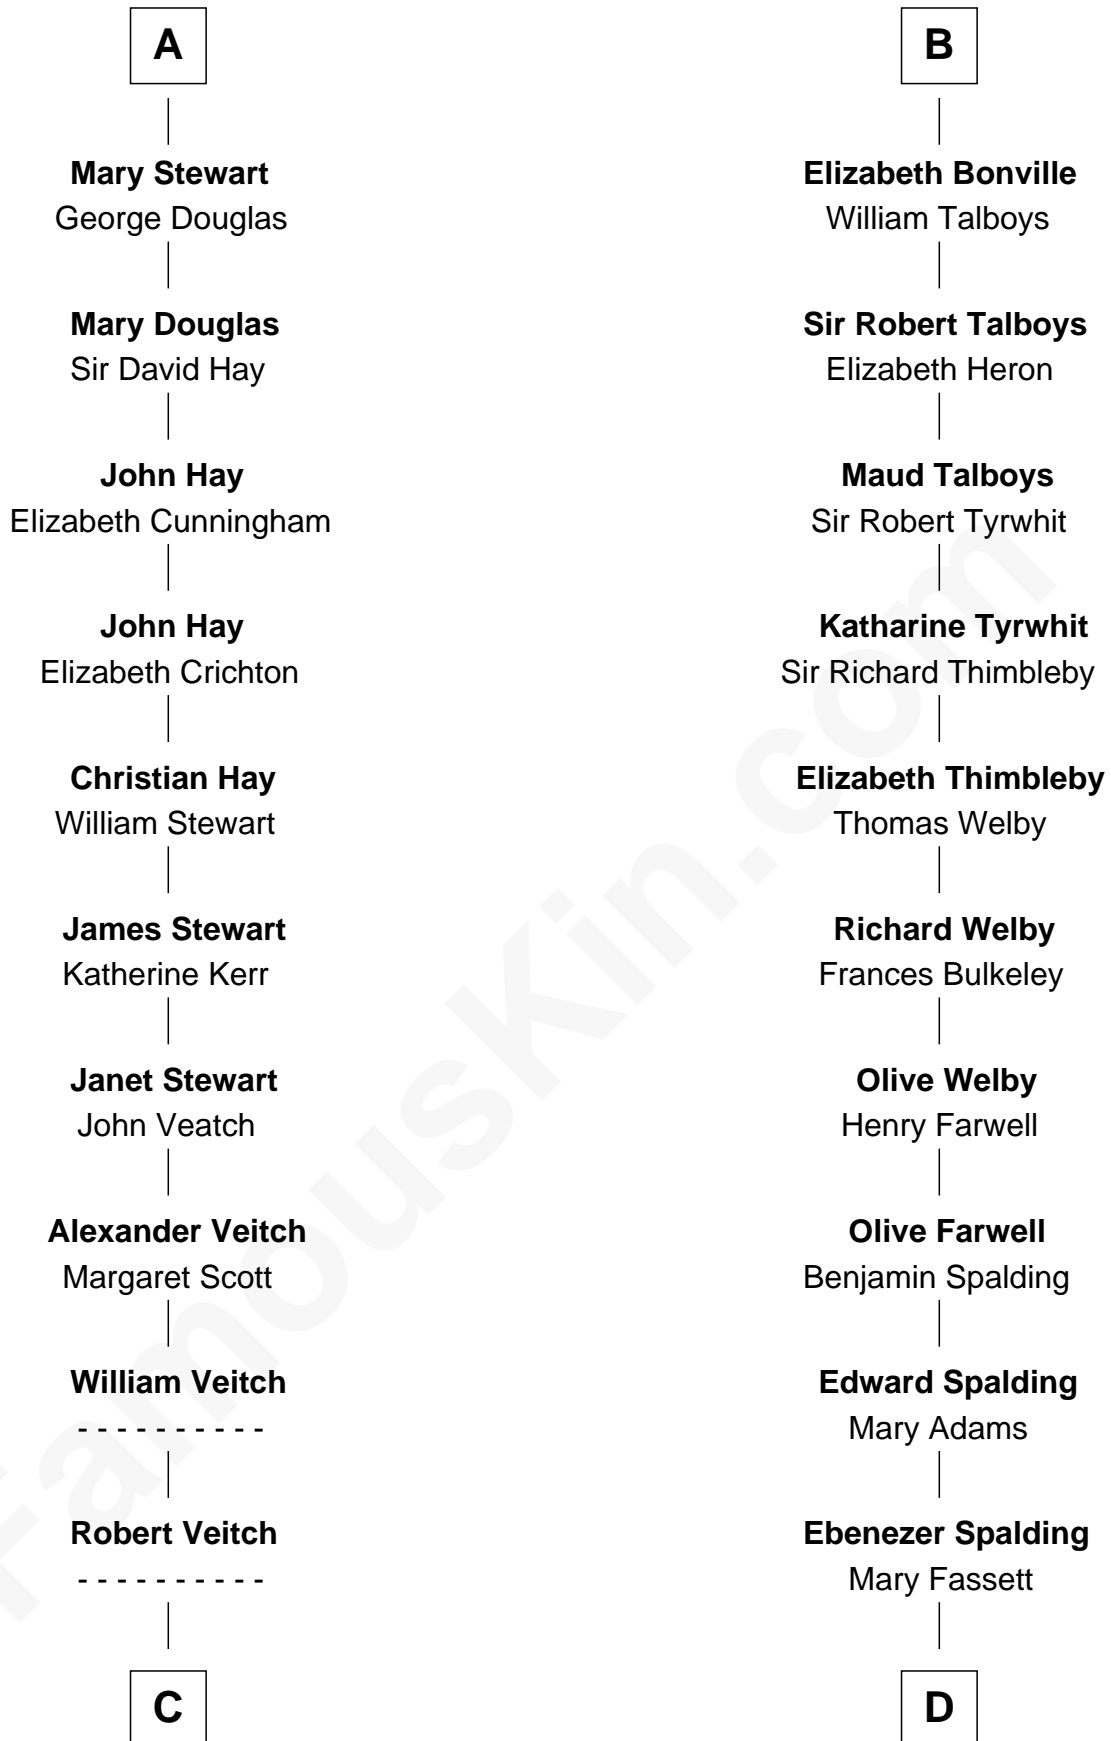

FamousKin.com

Relationship Chart of

Noel Coward

Playwright, Actor, and Songwriter

20th cousin 1 time removed of

William Rufus Day

36th U.S. Secretary of State

David of Huntingdon

Maud of Chester

C

John Veitch
Barbara Ainslie

Henry Veitch
Margaret Harrison

Henry Gordon Veitch
Mary Kathleen Synch

Violet Agnes Veitch
Arthur Sabin Coward

Noel Coward
Playwright, Actor, and Songwriter

D