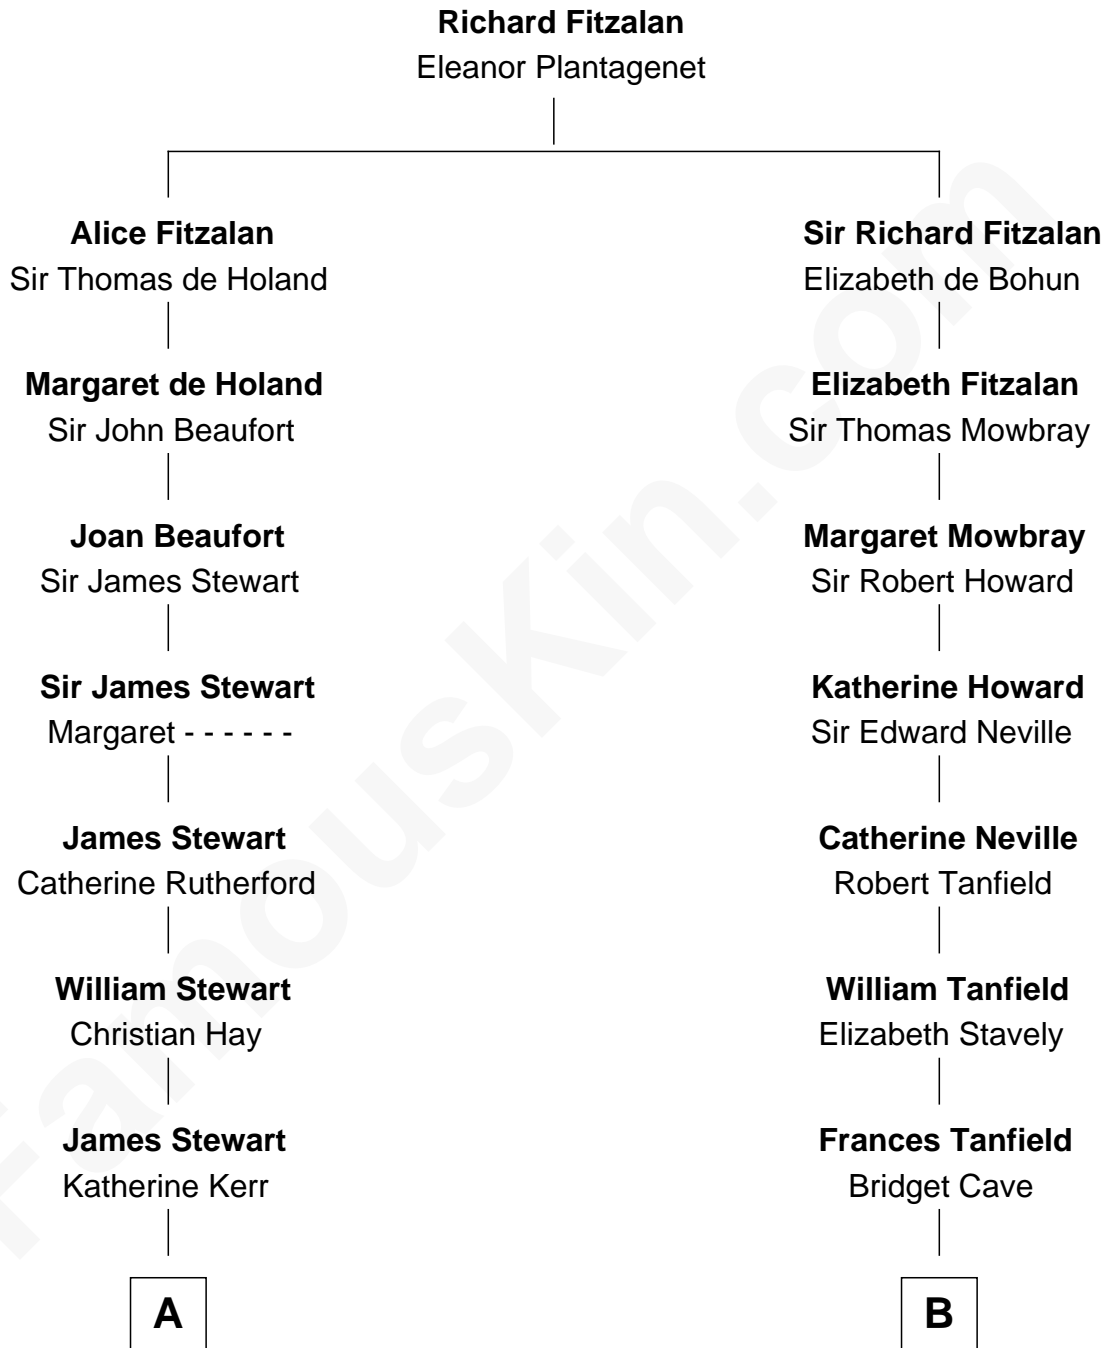

# FamousKin.com Relationship Chart of

**Noel Coward**

*Playwright, Actor, and Songwriter*

15th cousin of

**John Marshall**

*4th Chief Justice of the U.S. Supreme Court*

**A**

**Janet Stewart**  
John Veatch

**Alexander Veitch**  
Margaret Scott

**William Veitch**  
-----

**Robert Veitch**  
-----

**John Veitch**  
Barbara Ainslie

**Henry Veitch**  
Margaret Harrison

**Henry Gordon Veitch**  
Mary Kathleen Synch

**Violet Agnes Veitch**  
Arthur Sabin Coward

**Noel Coward**

*Playwright, Actor, and Songwriter*

**B**

**Anne Tanfield**  
Clement Vincent

**Elizabeth Vincent**  
Richard Lane

**Dorothy Lane**  
William Randolph