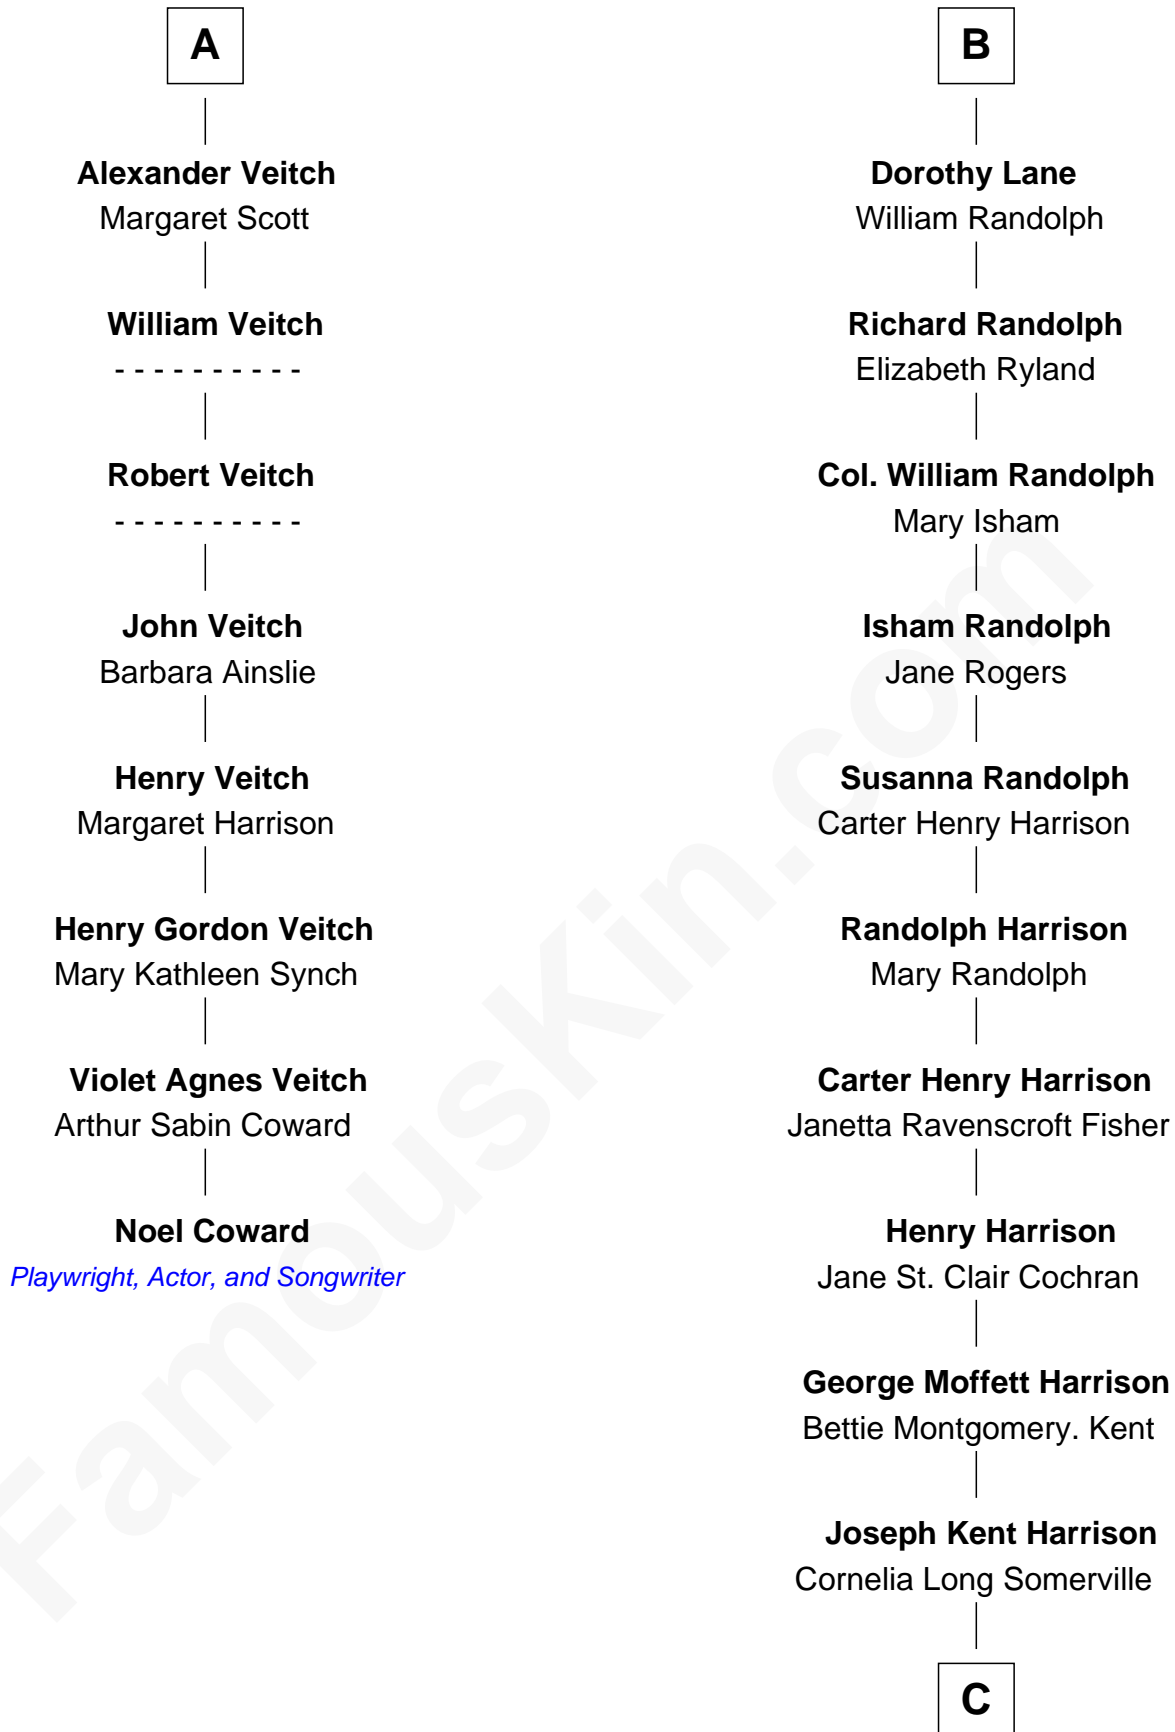

FamousKin.com Relationship Chart of

Noel Coward

Playwright, Actor, and Songwriter

14th cousin 5 times removed of

Edward Norton

Movie Actor

John of Gaunt

Katherine Roet

C

Betty Kent Harrison
Edward Mower Norton

Edward Mower Norton
Lydia Robinson Rouse

Edward Norton
Movie Actor

FamousKin.com