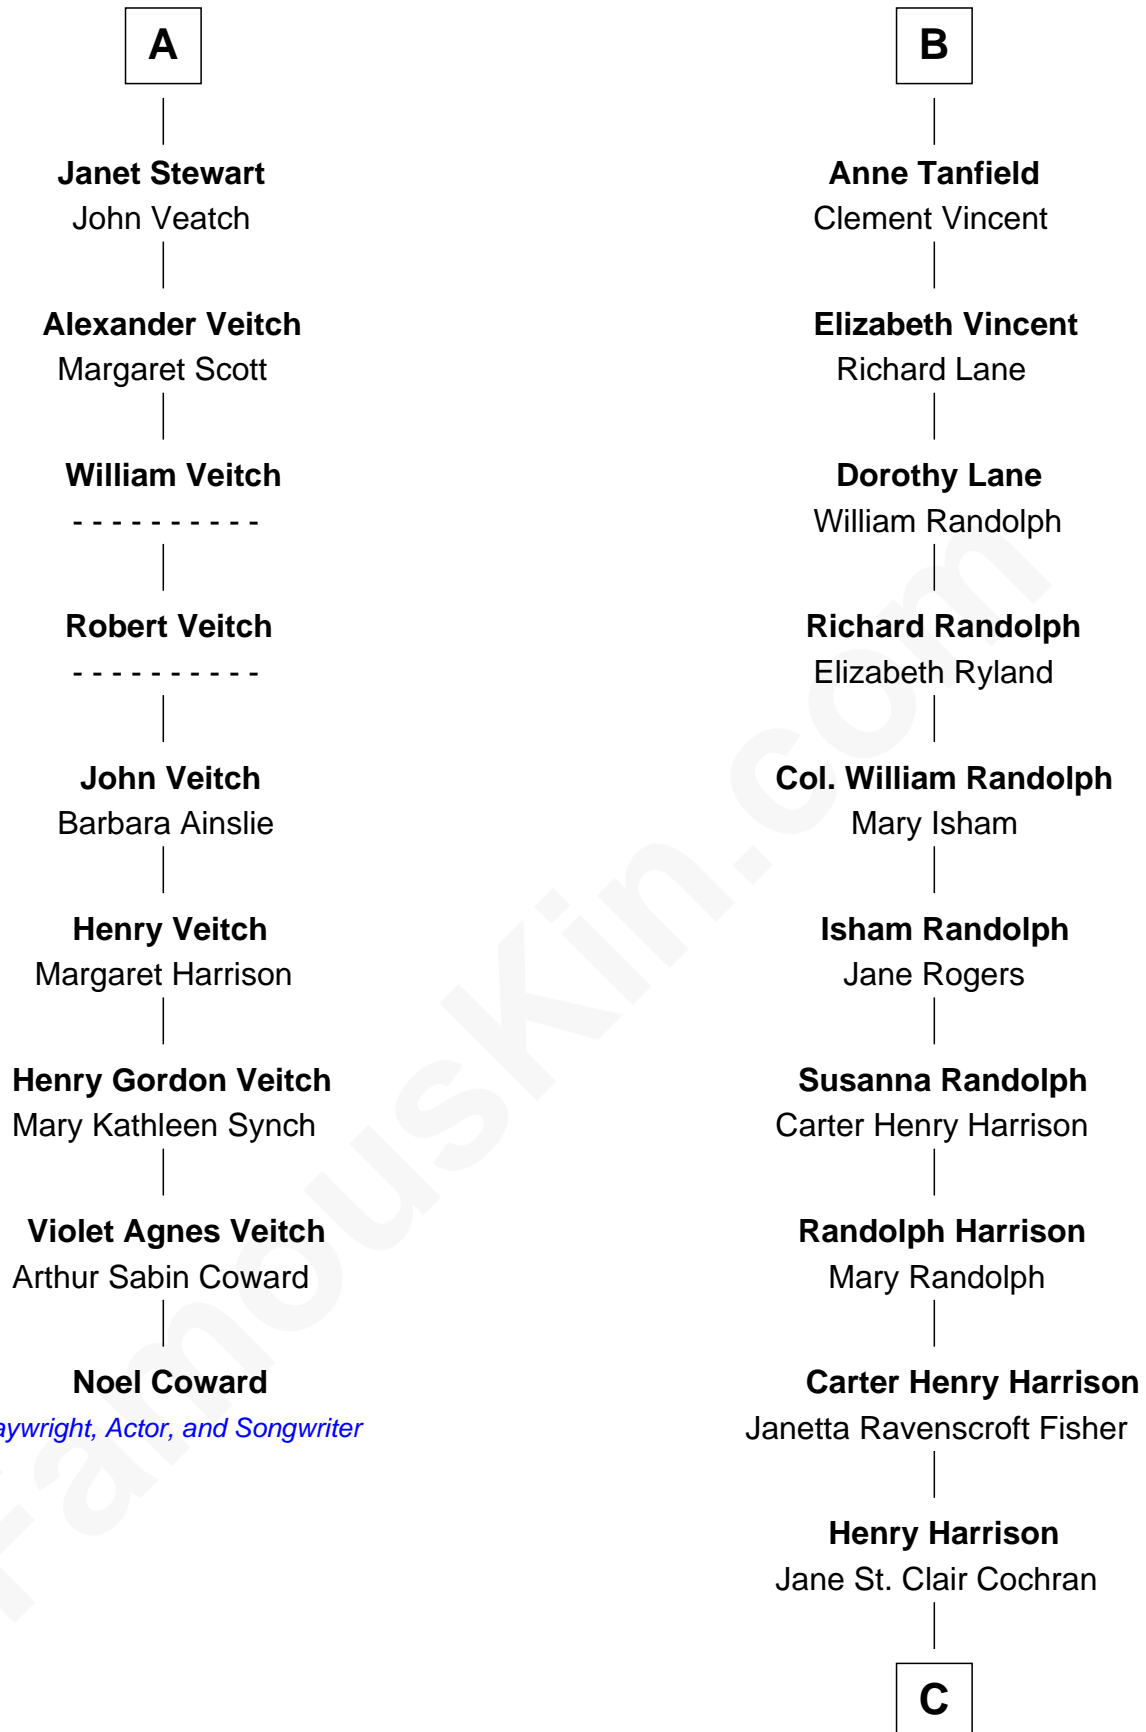

# FamousKin.com Relationship Chart of

**Noel Coward**

*Playwright, Actor, and Songwriter*

15th cousin 6 times removed of

**Edward Norton**

*Movie Actor*

**C**

**George Moffett Harrison**  
Bettie Montgomery. Kent

**Joseph Kent Harrison**  
Cornelia Long Somerville

**Betty Kent Harrison**  
Edward Mower Norton

**Edward Mower Norton**  
Lydia Robinson Rouse

**Edward Norton**  
*Movie Actor*