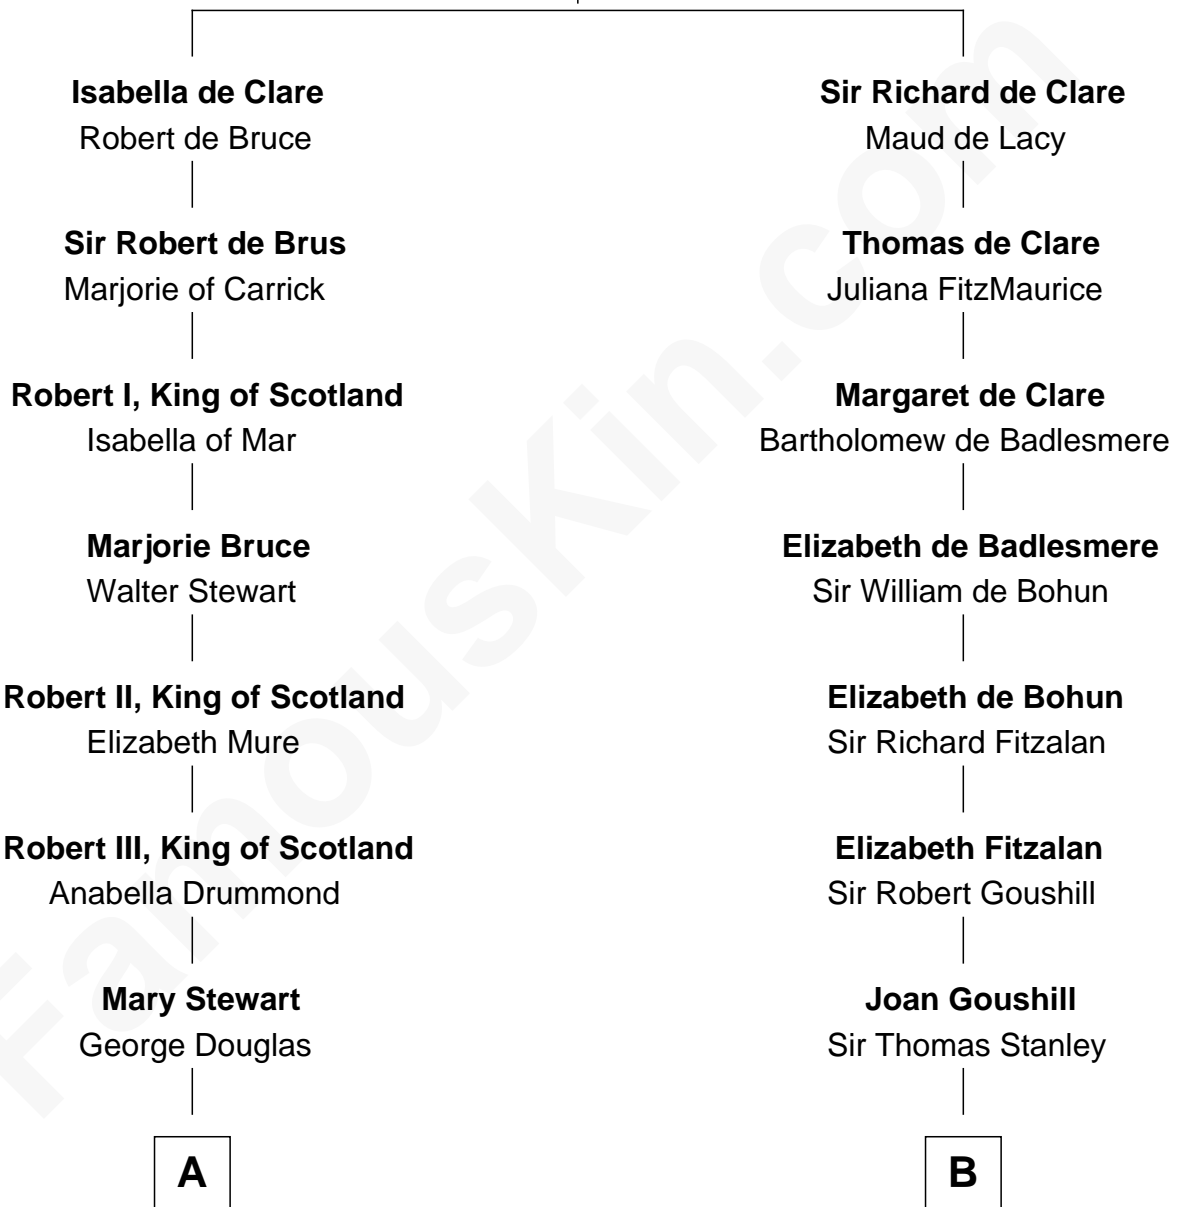

## Relationship Chart of

### Noel Coward

*Playwright, Actor, and Songwriter*

20th cousin of

### Oliver Wendell Holmes, Jr.

*U.S. Supreme Court Justice*

**Gilbert de Clare**

Isabel Marshal

**C**

**Henry Veitch**  
Margaret Harrison

**Henry Gordon Veitch**  
Mary Kathleen Synch

**Violet Agnes Veitch**  
Arthur Sabin Coward