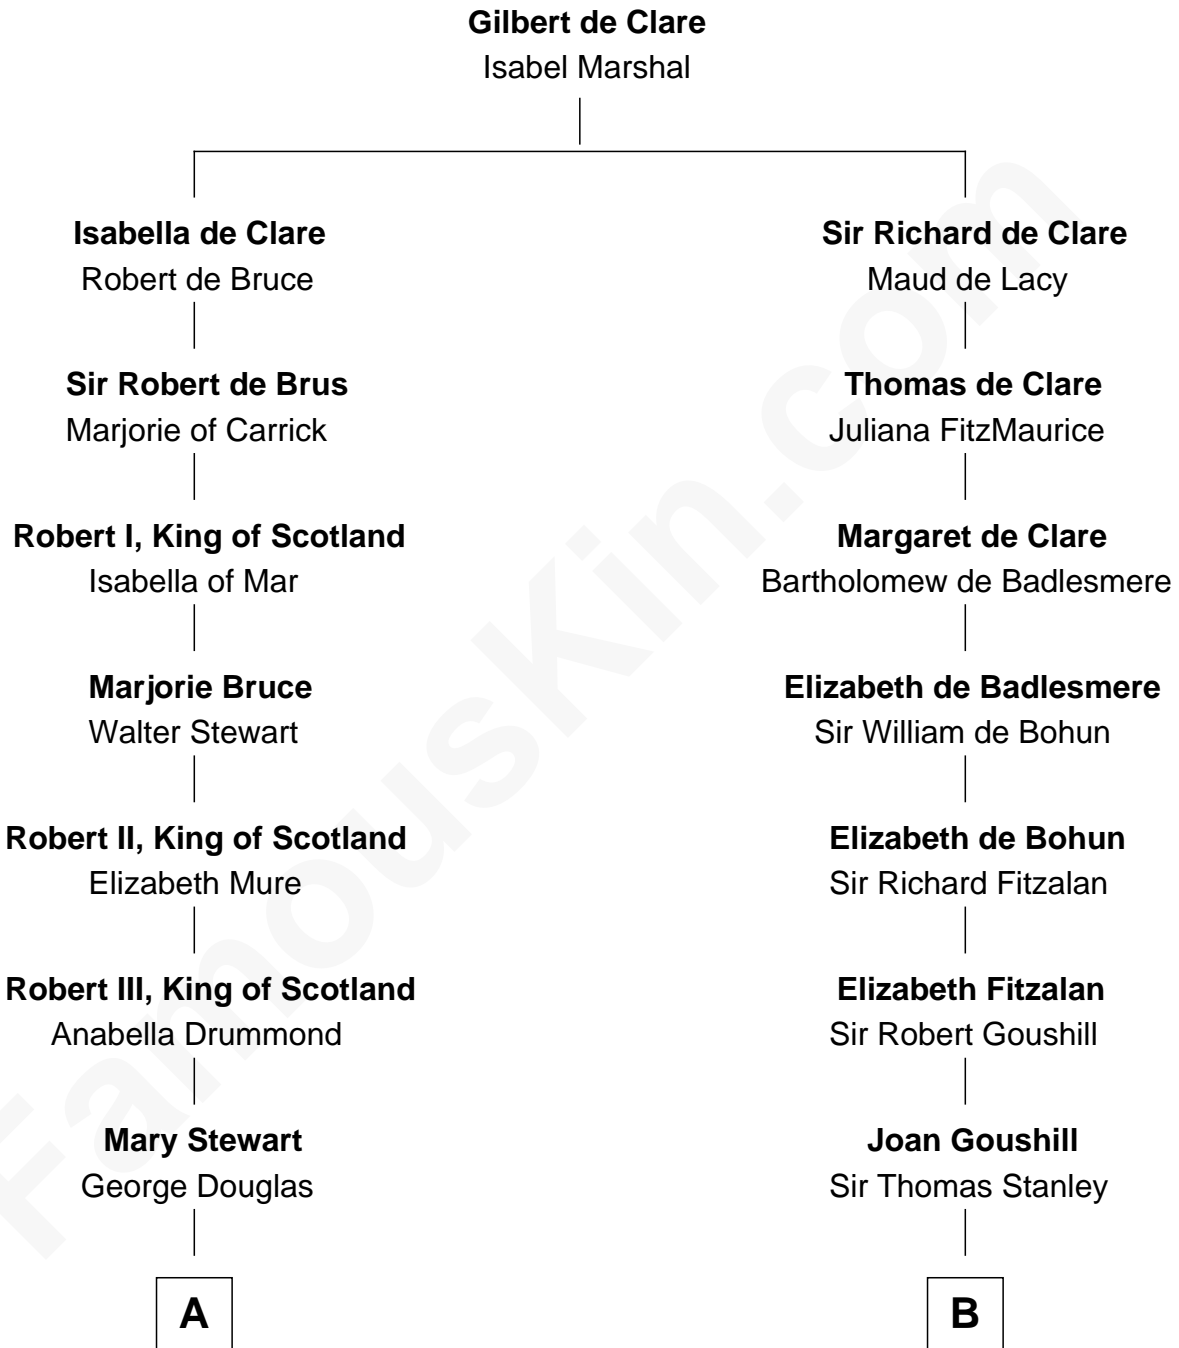

FamousKin.com

Relationship Chart of

Noel Coward

Playwright, Actor, and Songwriter

19th cousin 1 time removed of

Oliver Wendell Holmes, Sr.

American "Fireside" Poet

C

Henry Veitch
Margaret Harrison

Henry Gordon Veitch
Mary Kathleen Synchron

Violet Agnes Veitch
Arthur Sabin Coward

Noel Coward
Playwright, Actor, and Songwriter

D

Oliver Wendell
Mary Jackson

Sarah Wendell
Rev. Abiel Holmes