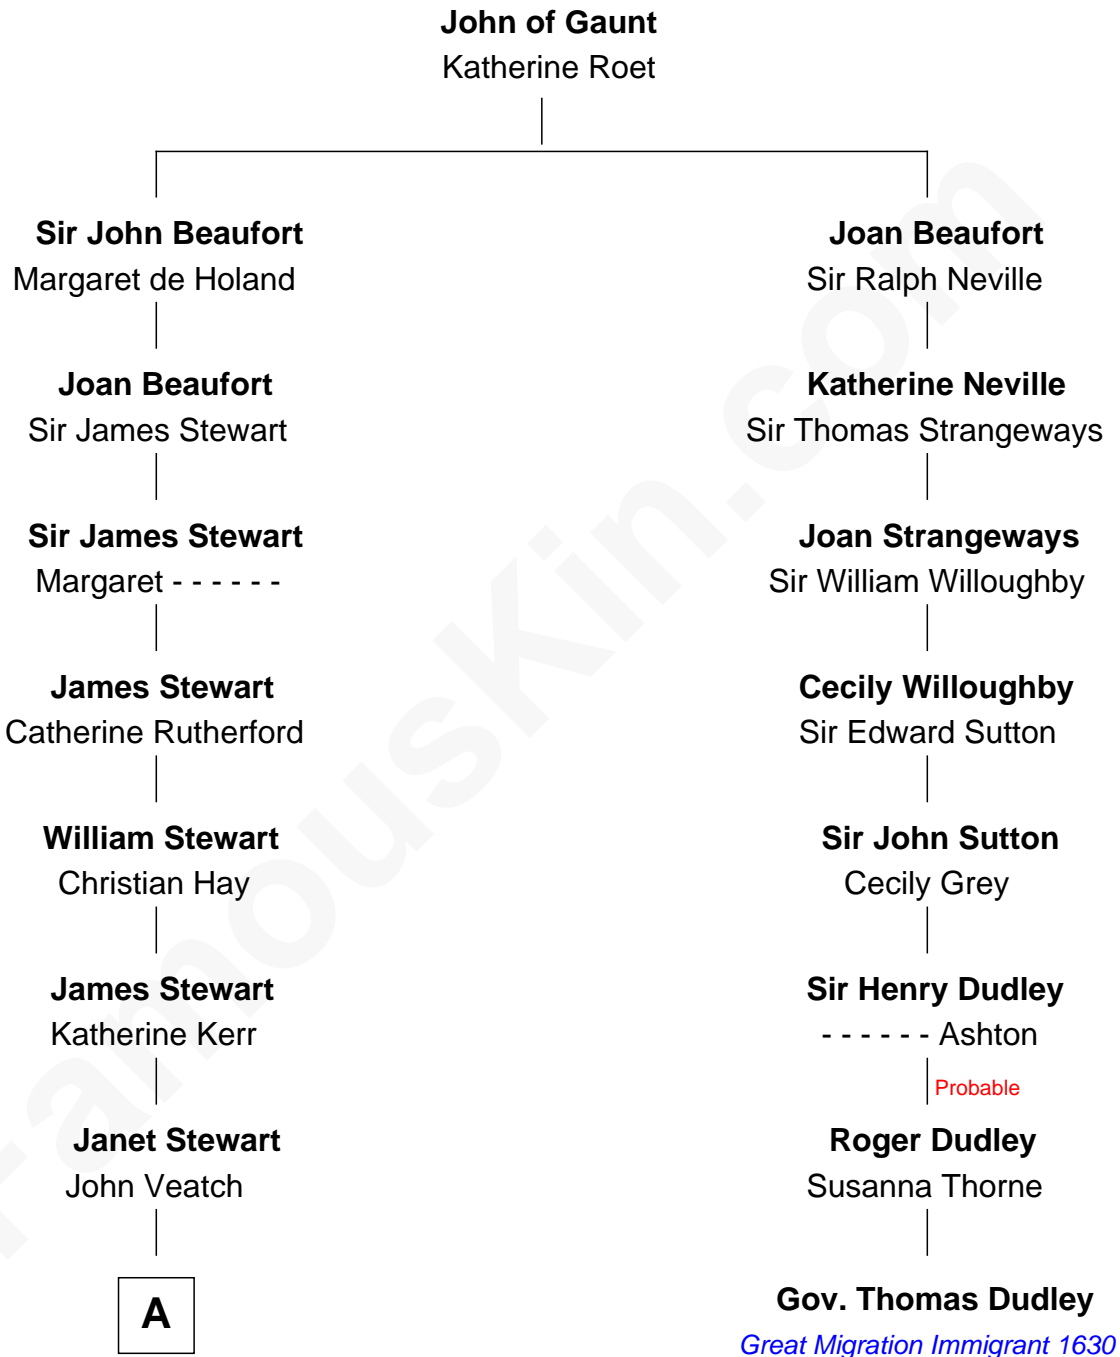

## Relationship Chart of

### Noel Coward

*Playwright, Actor, and Songwriter*

7th cousin 7 times removed of

**Gov. Thomas Dudley**

*(1576 - 1653) Great Migration Immigrant 1630*

**A**

|  
**Alexander Veitch**

Margaret Scott