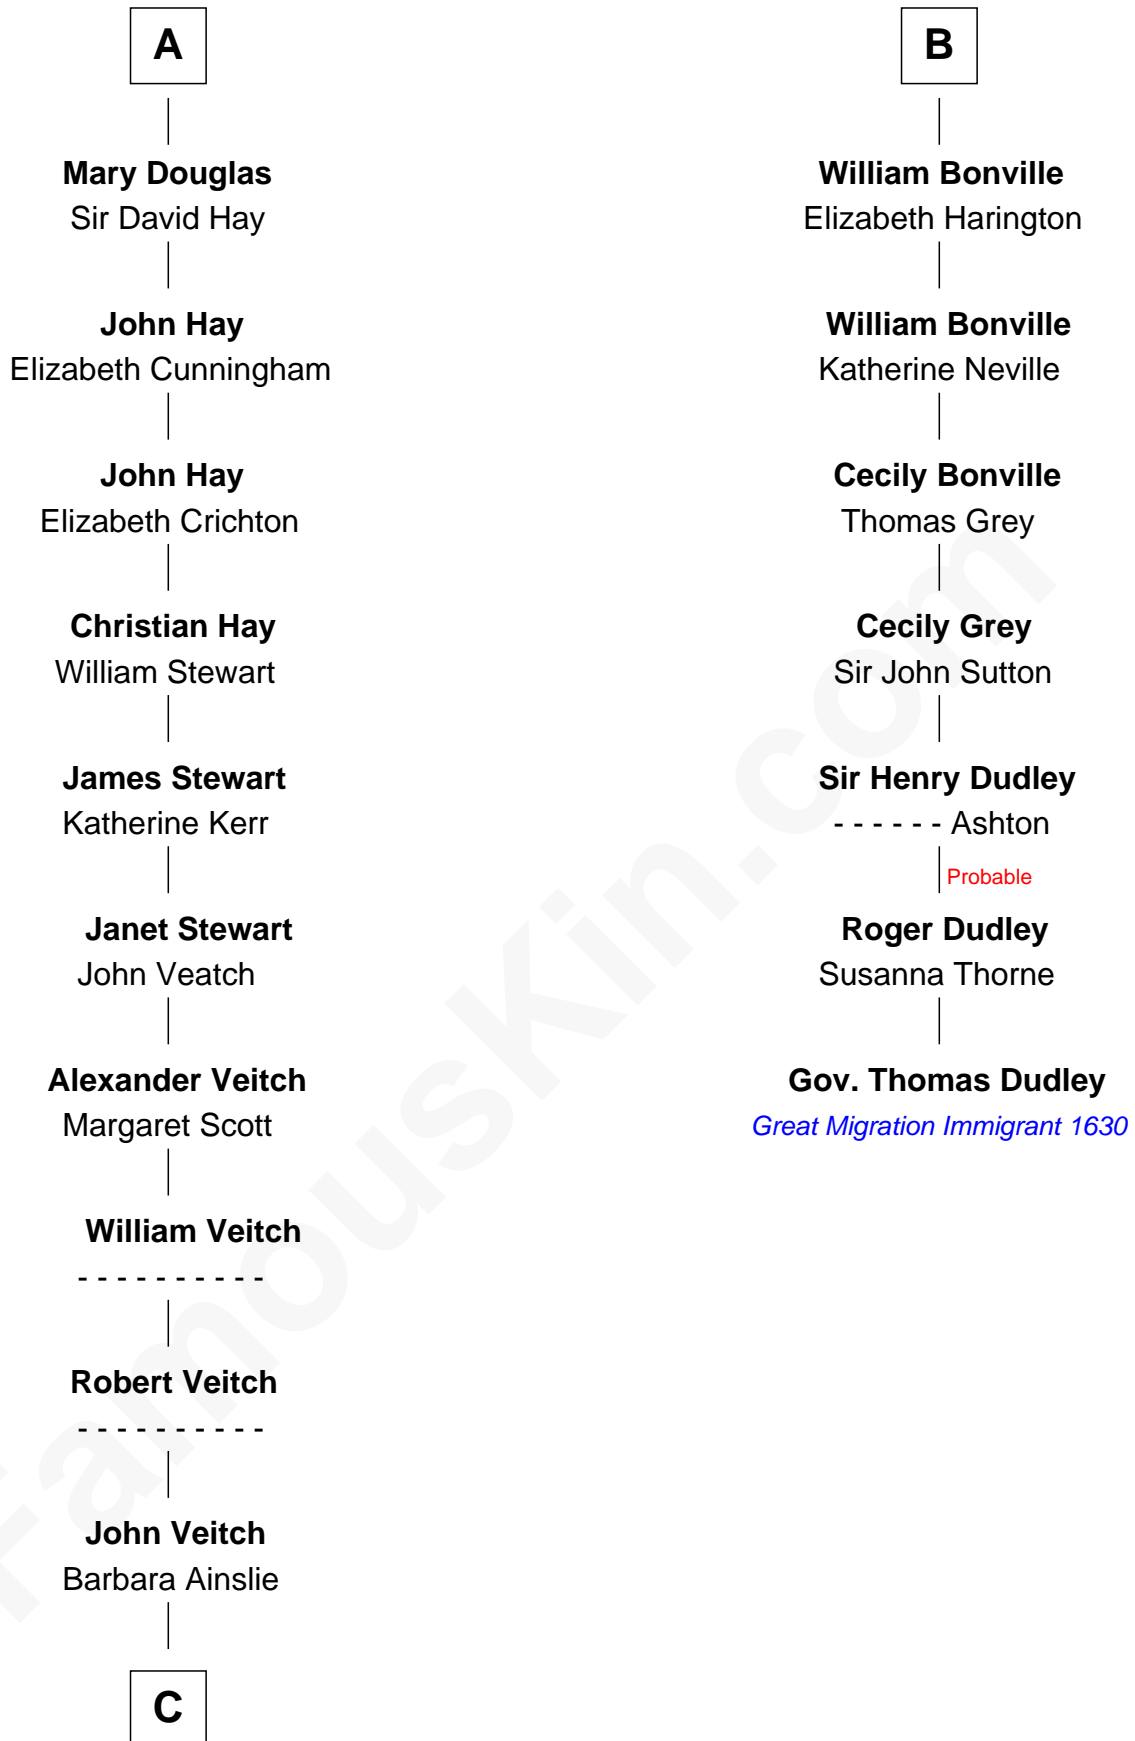

FamousKin.com

Relationship Chart of

Noel Coward

Playwright, Actor, and Songwriter

13th cousin 7 times removed of

Gov. Thomas Dudley

(1576 - 1653) Great Migration Immigrant 1630

C

Henry Veitch
Margaret Harrison

Henry Gordon Veitch
Mary Kathleen Synch

Violet Agnes Veitch
Arthur Sabin Coward

Noel Coward
Playwright, Actor, and Songwriter

FamousKin.com