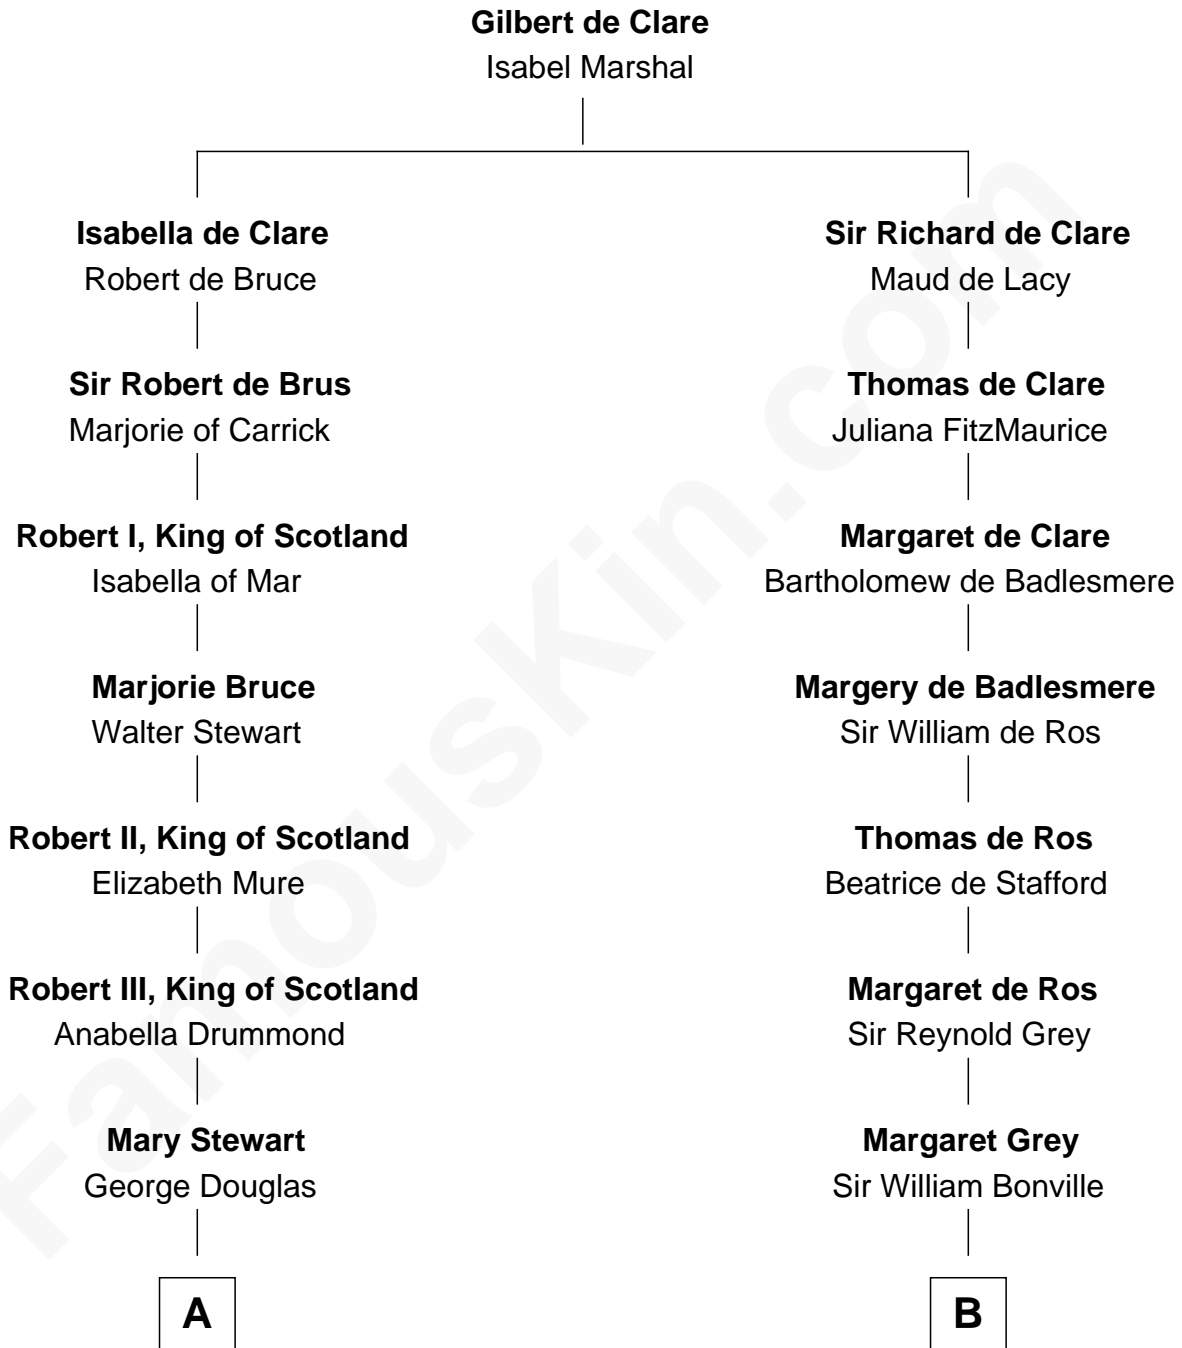

FamousKin.com

Relationship Chart of

Noel Coward

Playwright, Actor, and Songwriter

13th cousin 7 times removed of

Gov. Thomas Dudley

(1576 - 1653) Great Migration Immigrant 1630

C

Henry Veitch
Margaret Harrison

Henry Gordon Veitch
Mary Kathleen Synch

Violet Agnes Veitch
Arthur Sabin Coward

Noel Coward
Playwright, Actor, and Songwriter

FamousKin.com