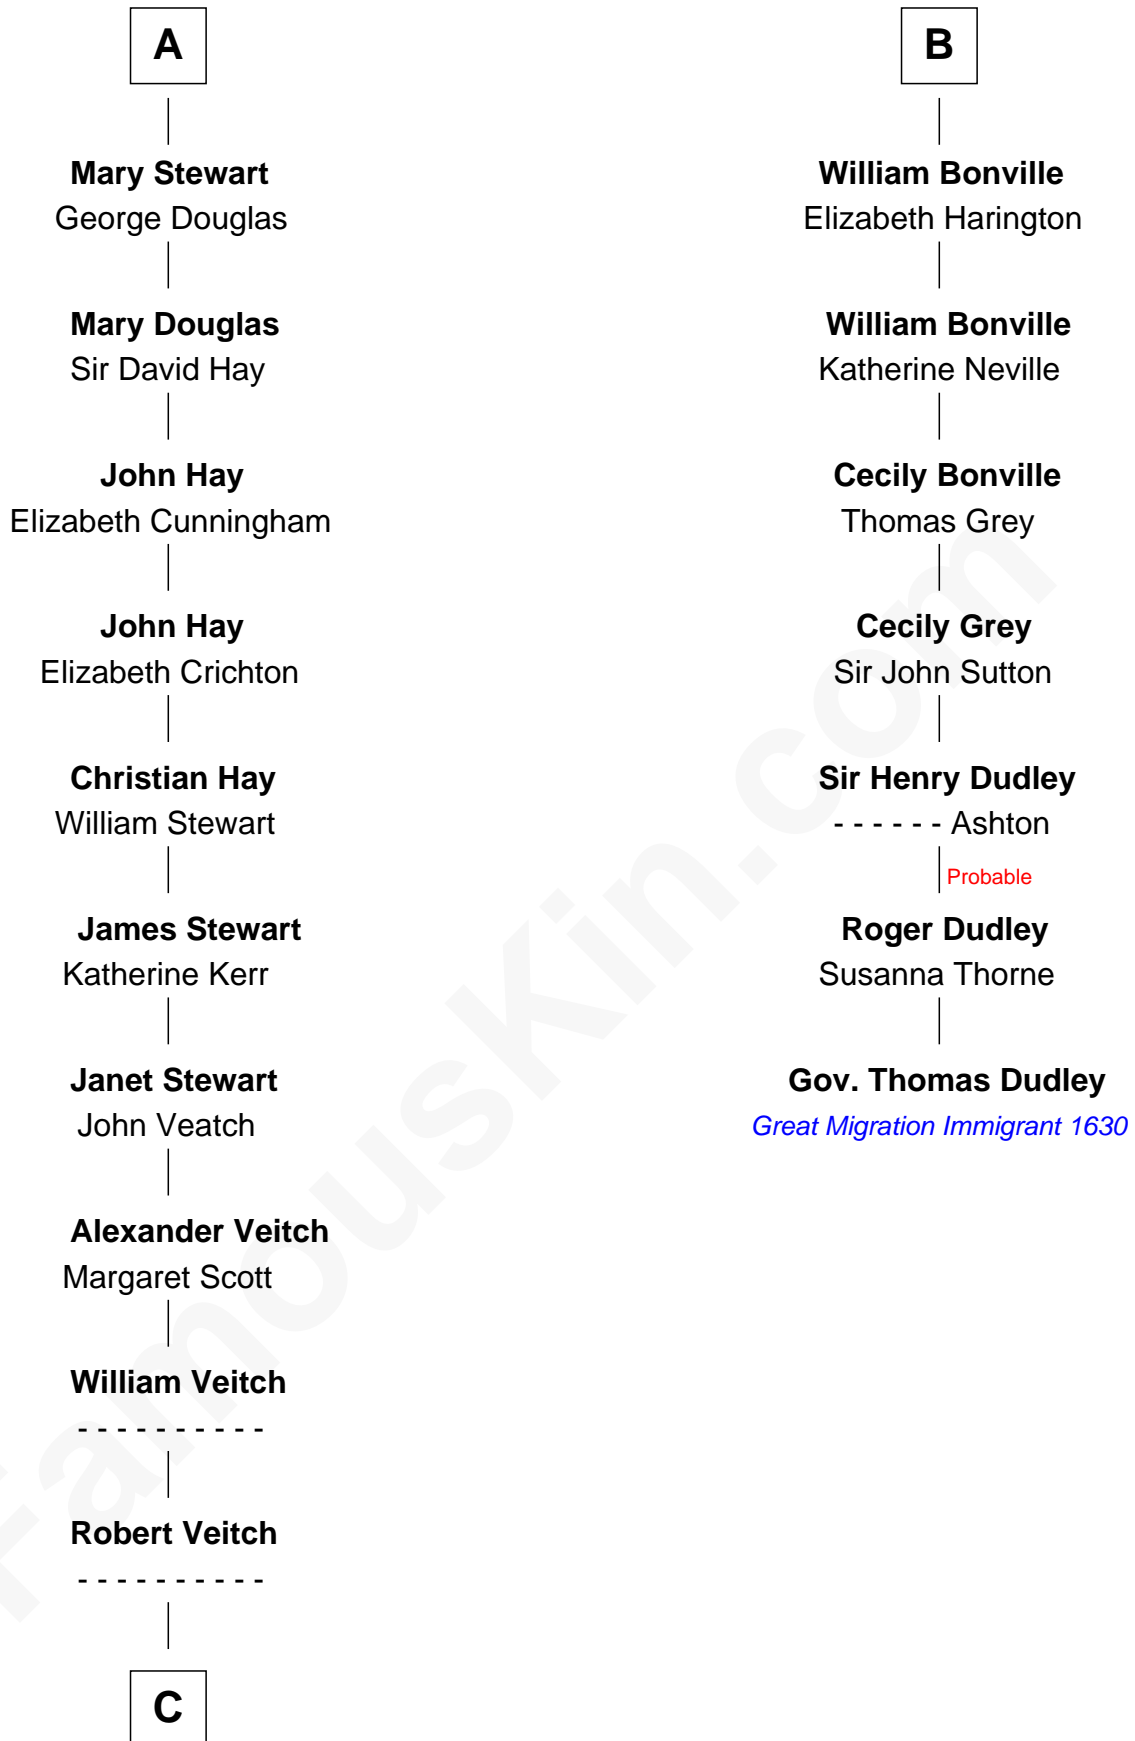

## Relationship Chart of

### Noel Coward

*Playwright, Actor, and Songwriter*

13th cousin 8 times removed of

### Gov. Thomas Dudley

*(1576 - 1653) Great Migration Immigrant 1630*

**C**

—  
**John Veitch**

Barbara Ainslie

—  
**Henry Veitch**

Margaret Harrison

—  
**Henry Gordon Veitch**

Mary Kathleen Synch

—  
**Violet Agnes Veitch**

Arthur Sabin Coward

—  
**Noel Coward**

*Playwright, Actor, and Songwriter*