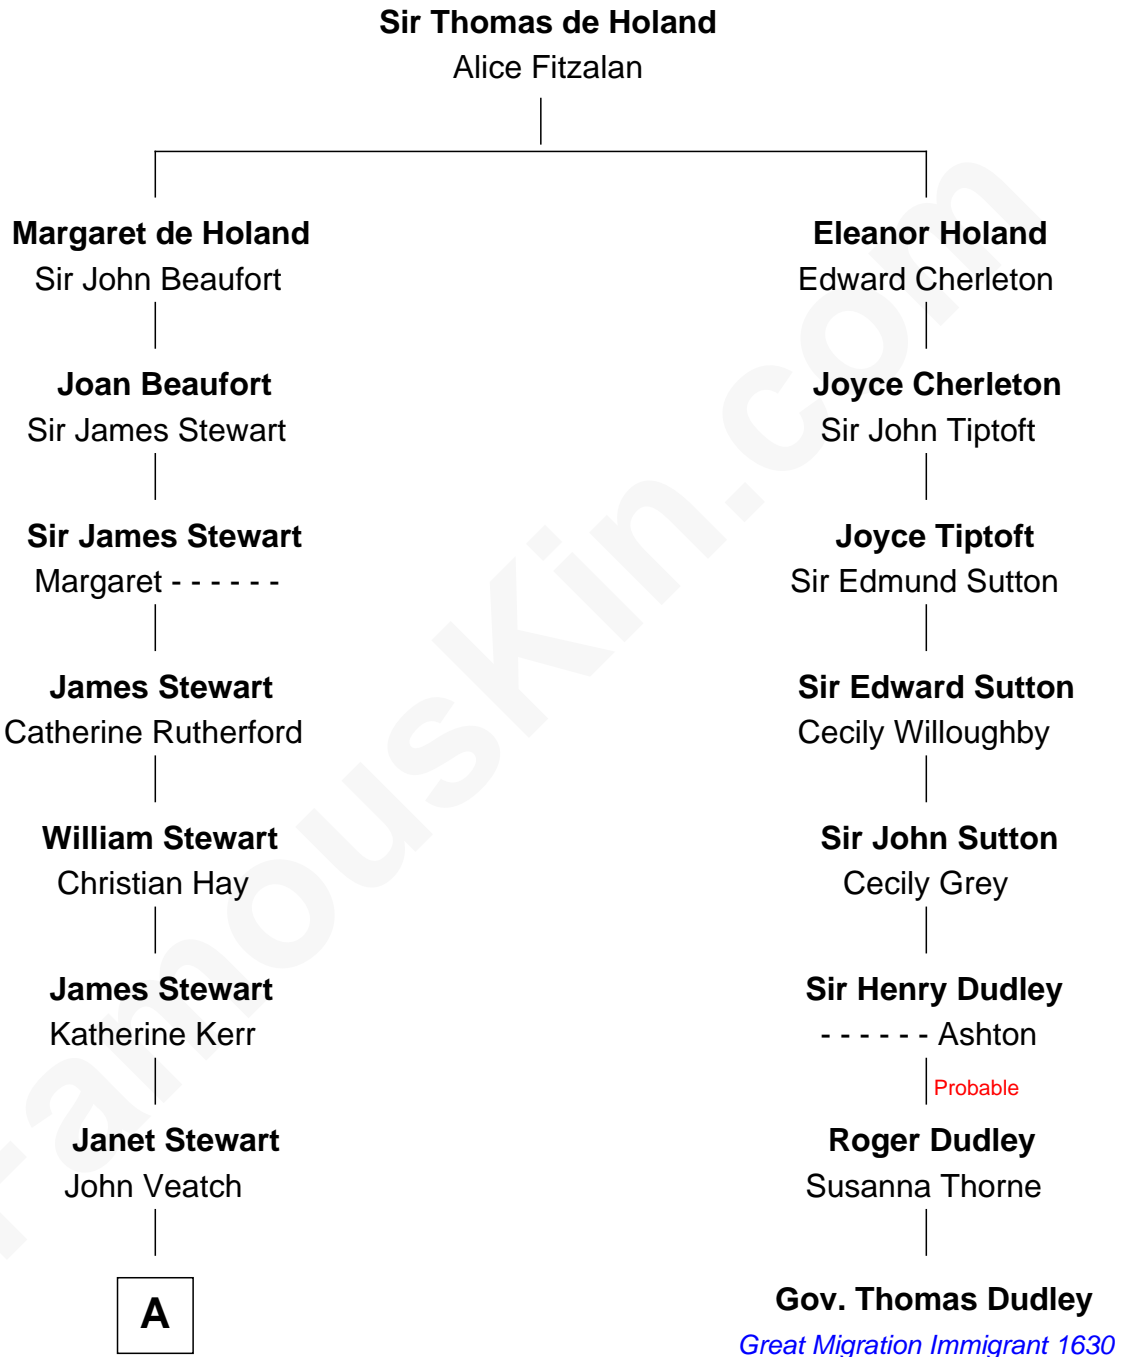

FamousKin.com

Relationship Chart of

Noel Coward

Playwright, Actor, and Songwriter

7th cousin 7 times removed of

Gov. Thomas Dudley

(1576 - 1653) Great Migration Immigrant 1630

A

—
Alexander Veitch

Margaret Scott

—
William Veitch

—
Robert Veitch

—
John Veitch

Barbara Ainslie

—
Henry Veitch

Margaret Harrison

—
Henry Gordon Veitch

Mary Kathleen Synch

—
Violet Agnes Veitch

Arthur Sabin Coward

—
Noel Coward

Playwright, Actor, and Songwriter