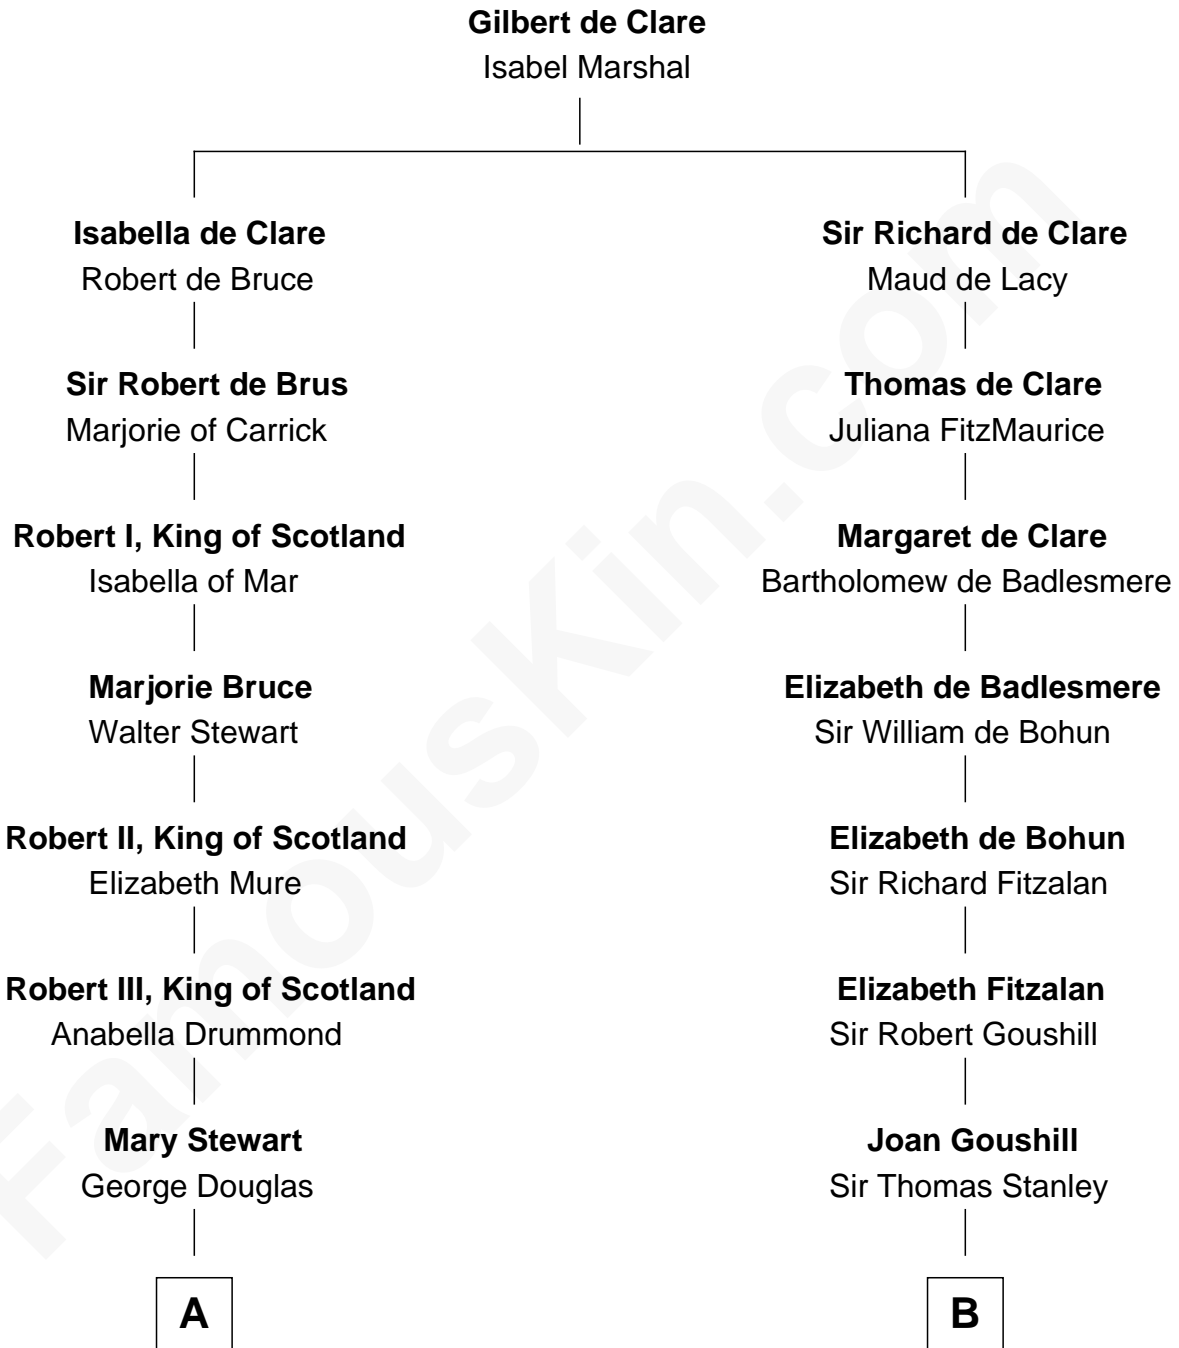

FamousKin.com

Relationship Chart of

Noel Coward

Playwright, Actor, and Songwriter

16th cousin 4 times removed of

Francis Lightfoot Lee

Signer of the Declaration of Independence

C

Henry Veitch
Margaret Harrison

Henry Gordon Veitch
Mary Kathleen Synch

Violet Agnes Veitch
Arthur Sabin Coward

Noel Coward
Playwright, Actor, and Songwriter

FamousKin.com