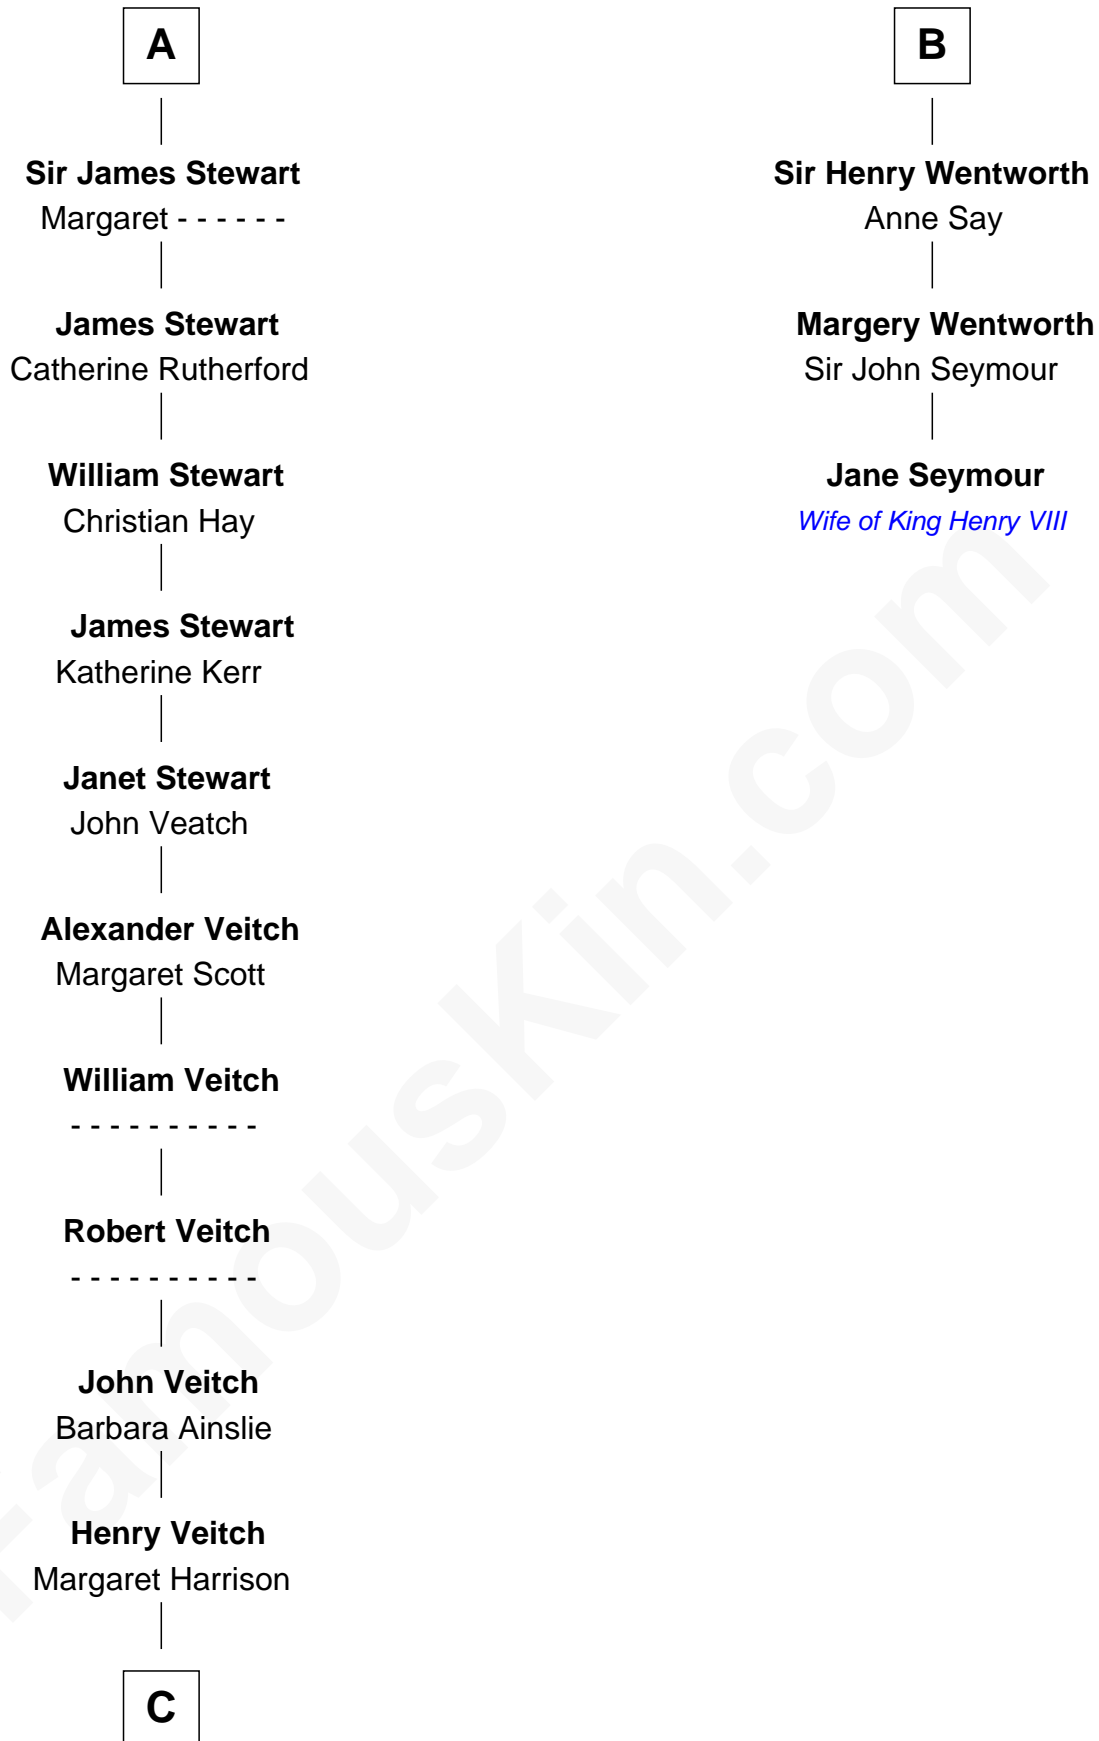

FamousKin.com

Relationship Chart of

Noel Coward

Playwright, Actor, and Songwriter

9th cousin 10 times removed of

Jane Seymour

3rd Wife of King Henry VIII

C

Henry Gordon Veitch

Mary Kathleen Synch

Violet Agnes Veitch

Arthur Sabin Coward

Noel Coward

Playwright, Actor, and Songwriter

FamousKin.com