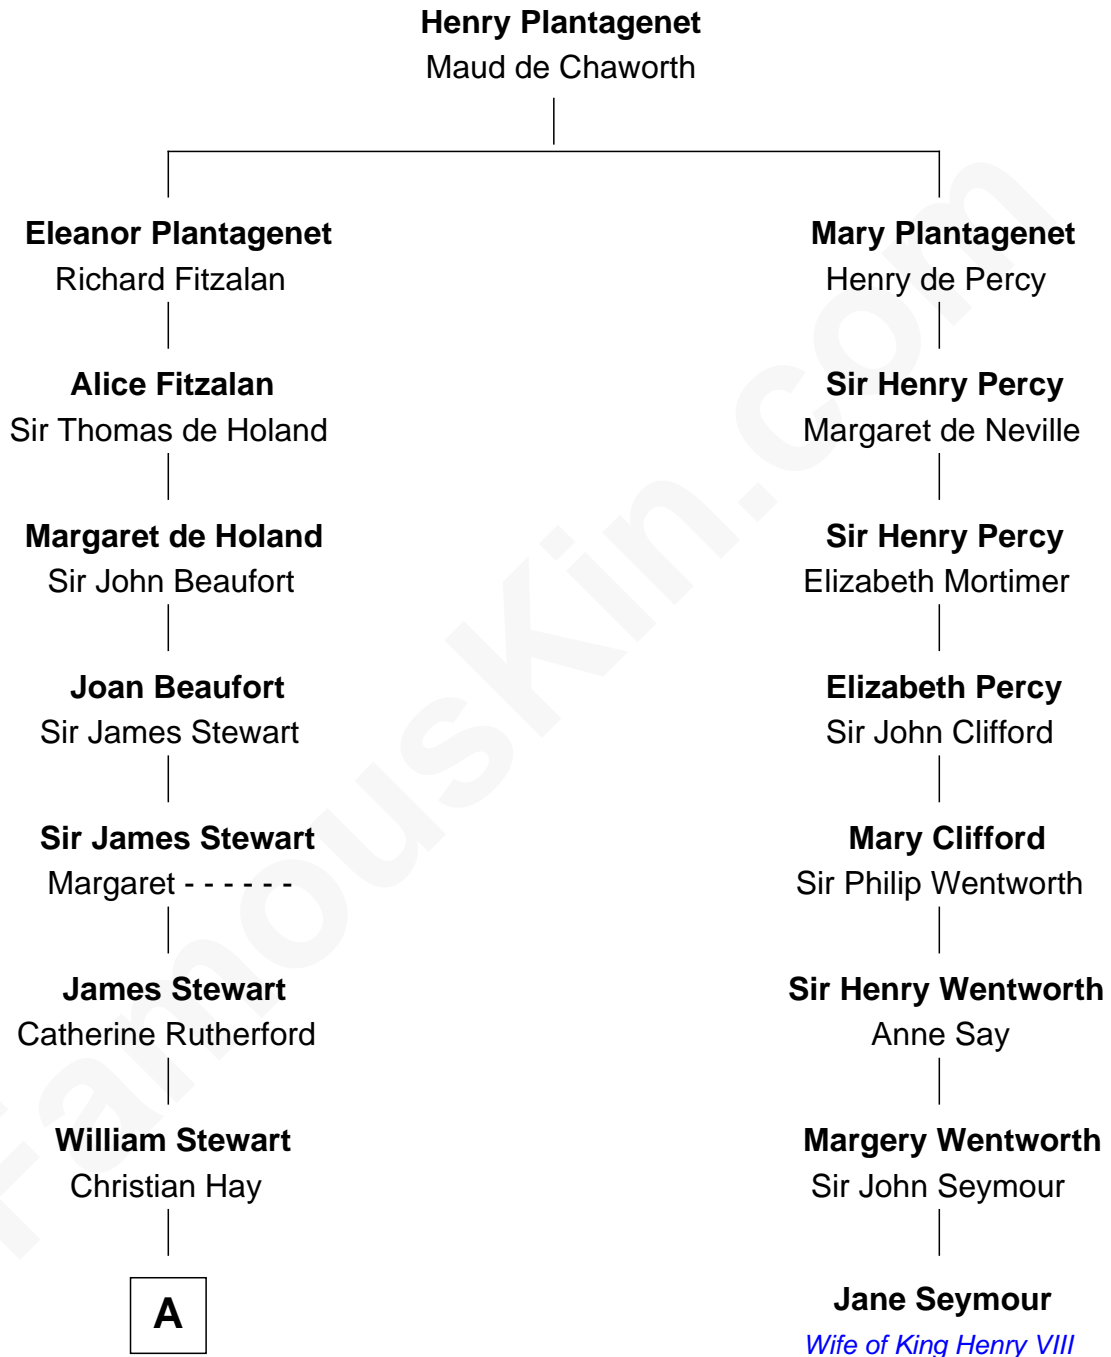

FamousKin.com

Relationship Chart of

Noel Coward

Playwright, Actor, and Songwriter

7th cousin 9 times removed of

Jane Seymour

3rd Wife of King Henry VIII

A

James Stewart

Katherine Kerr

Janet Stewart

John Veatch

Alexander Veitch

Margaret Scott

William Veitch

Robert Veitch

John Veitch

Barbara Ainslie

Henry Veitch

Margaret Harrison

Henry Gordon Veitch

Mary Kathleen Synch

Violet Agnes Veitch

Arthur Sabin Coward