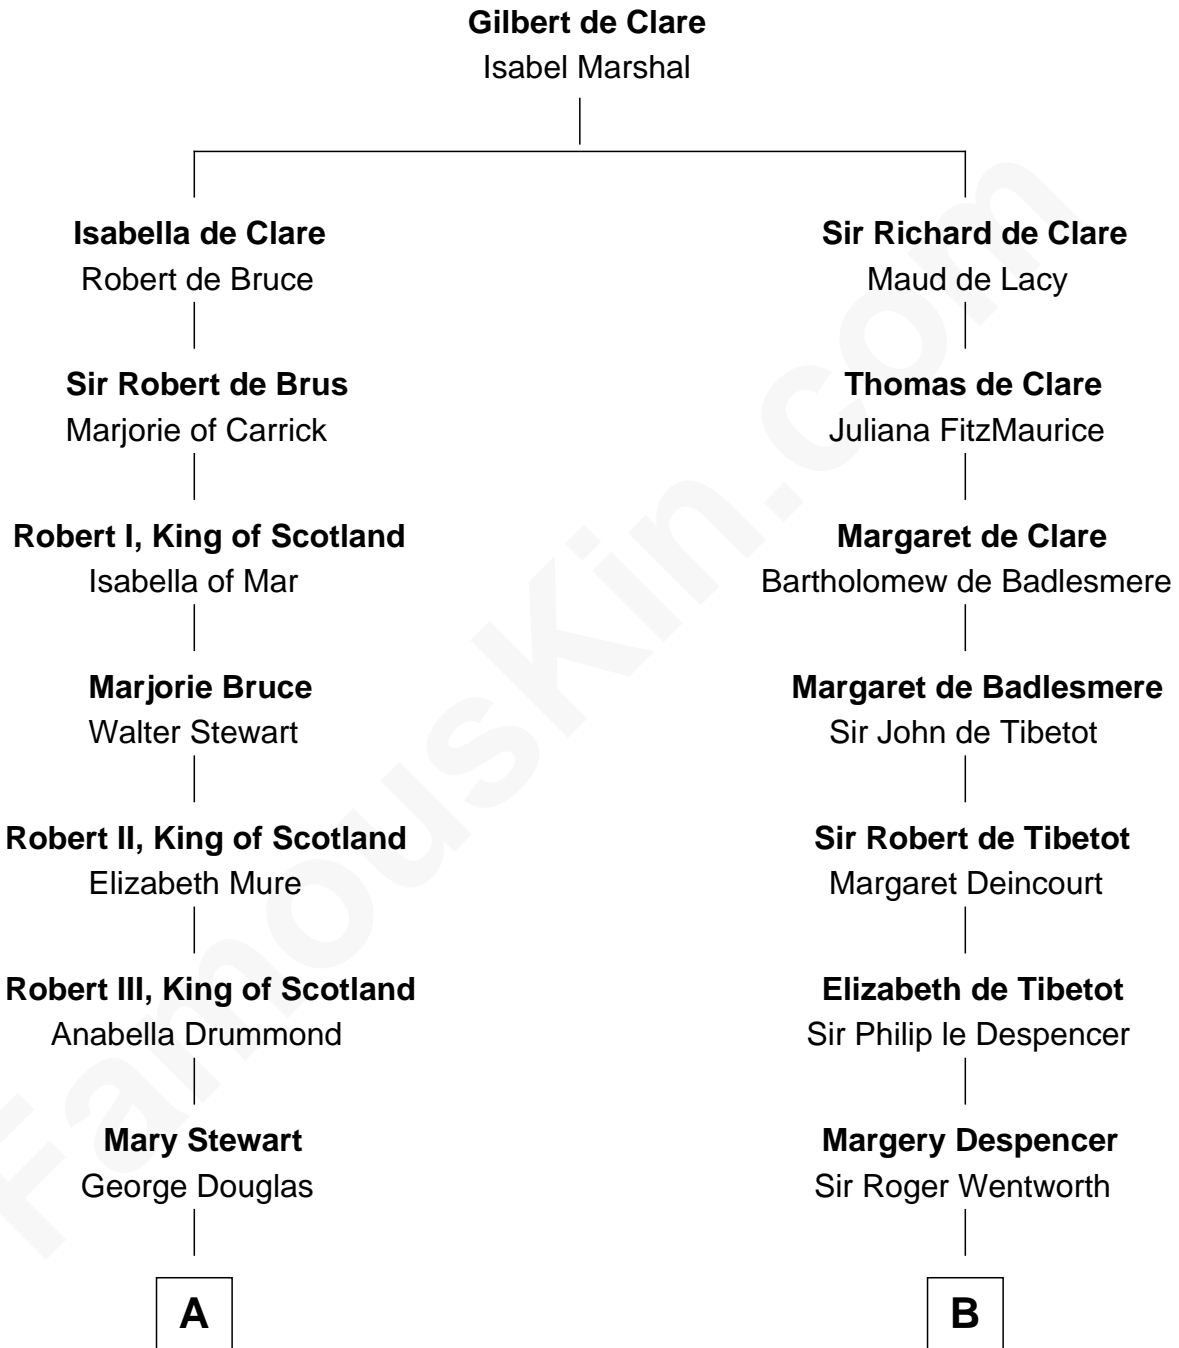

FamousKin.com

Relationship Chart of

Noel Coward

Playwright, Actor, and Songwriter

10th cousin 10 times removed of

Jane Seymour

3rd Wife of King Henry VIII

C

Henry Veitch
Margaret Harrison

Henry Gordon Veitch
Mary Kathleen Synch

Violet Agnes Veitch
Arthur Sabin Coward

Noel Coward
Playwright, Actor, and Songwriter

FamousKin.com