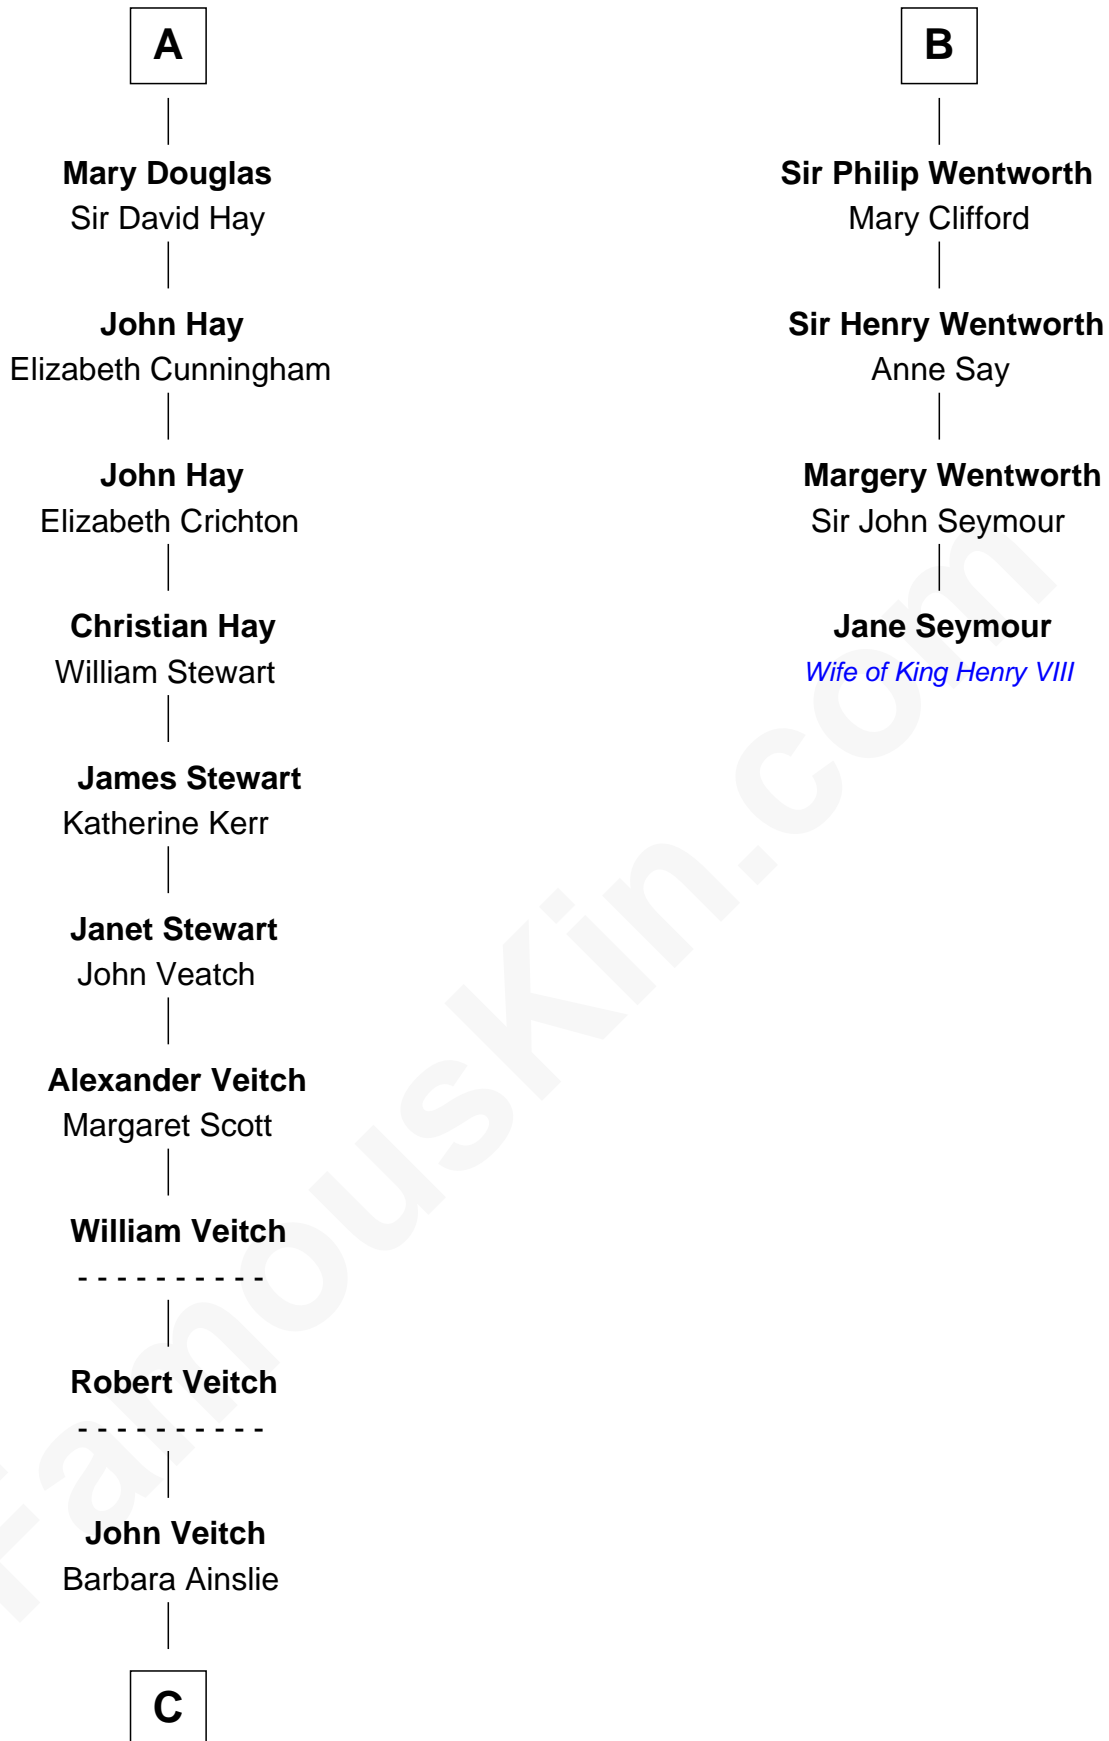

FamousKin.com

Relationship Chart of

Noel Coward

Playwright, Actor, and Songwriter

10th cousin 10 times removed of

Jane Seymour

3rd Wife of King Henry VIII

C

Henry Veitch
Margaret Harrison

Henry Gordon Veitch
Mary Kathleen Synch

Violet Agnes Veitch
Arthur Sabin Coward

Noel Coward
Playwright, Actor, and Songwriter

FamousKin.com