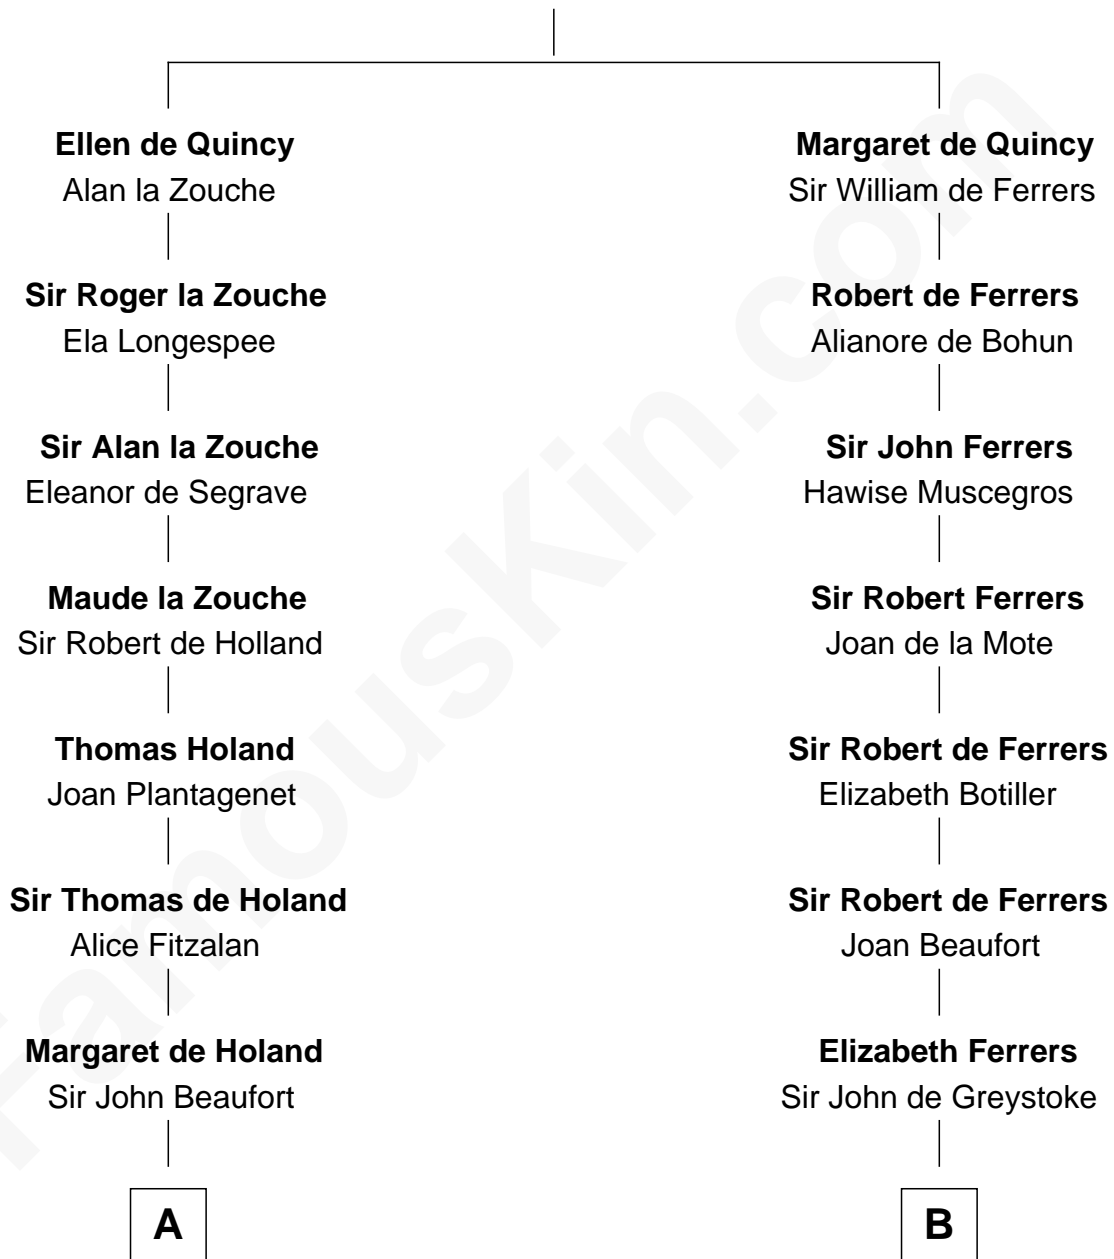

FamousKin.com

Relationship Chart of

Noel Coward

Playwright, Actor, and Songwriter

20th cousin 1 time removed of

Sir Arthur Conan Doyle

Author, "Sherlock Holmes"

Sir Roger de Quincy

Helen of Galloway

C

Henry Veitch
Margaret Harrison

Henry Gordon Veitch
Mary Kathleen Synchron

Violet Agnes Veitch
Arthur Sabin Coward

Noel Coward
Playwright, Actor, and Songwriter

D

Mary Percy
Rev. Dr. Richard Pack