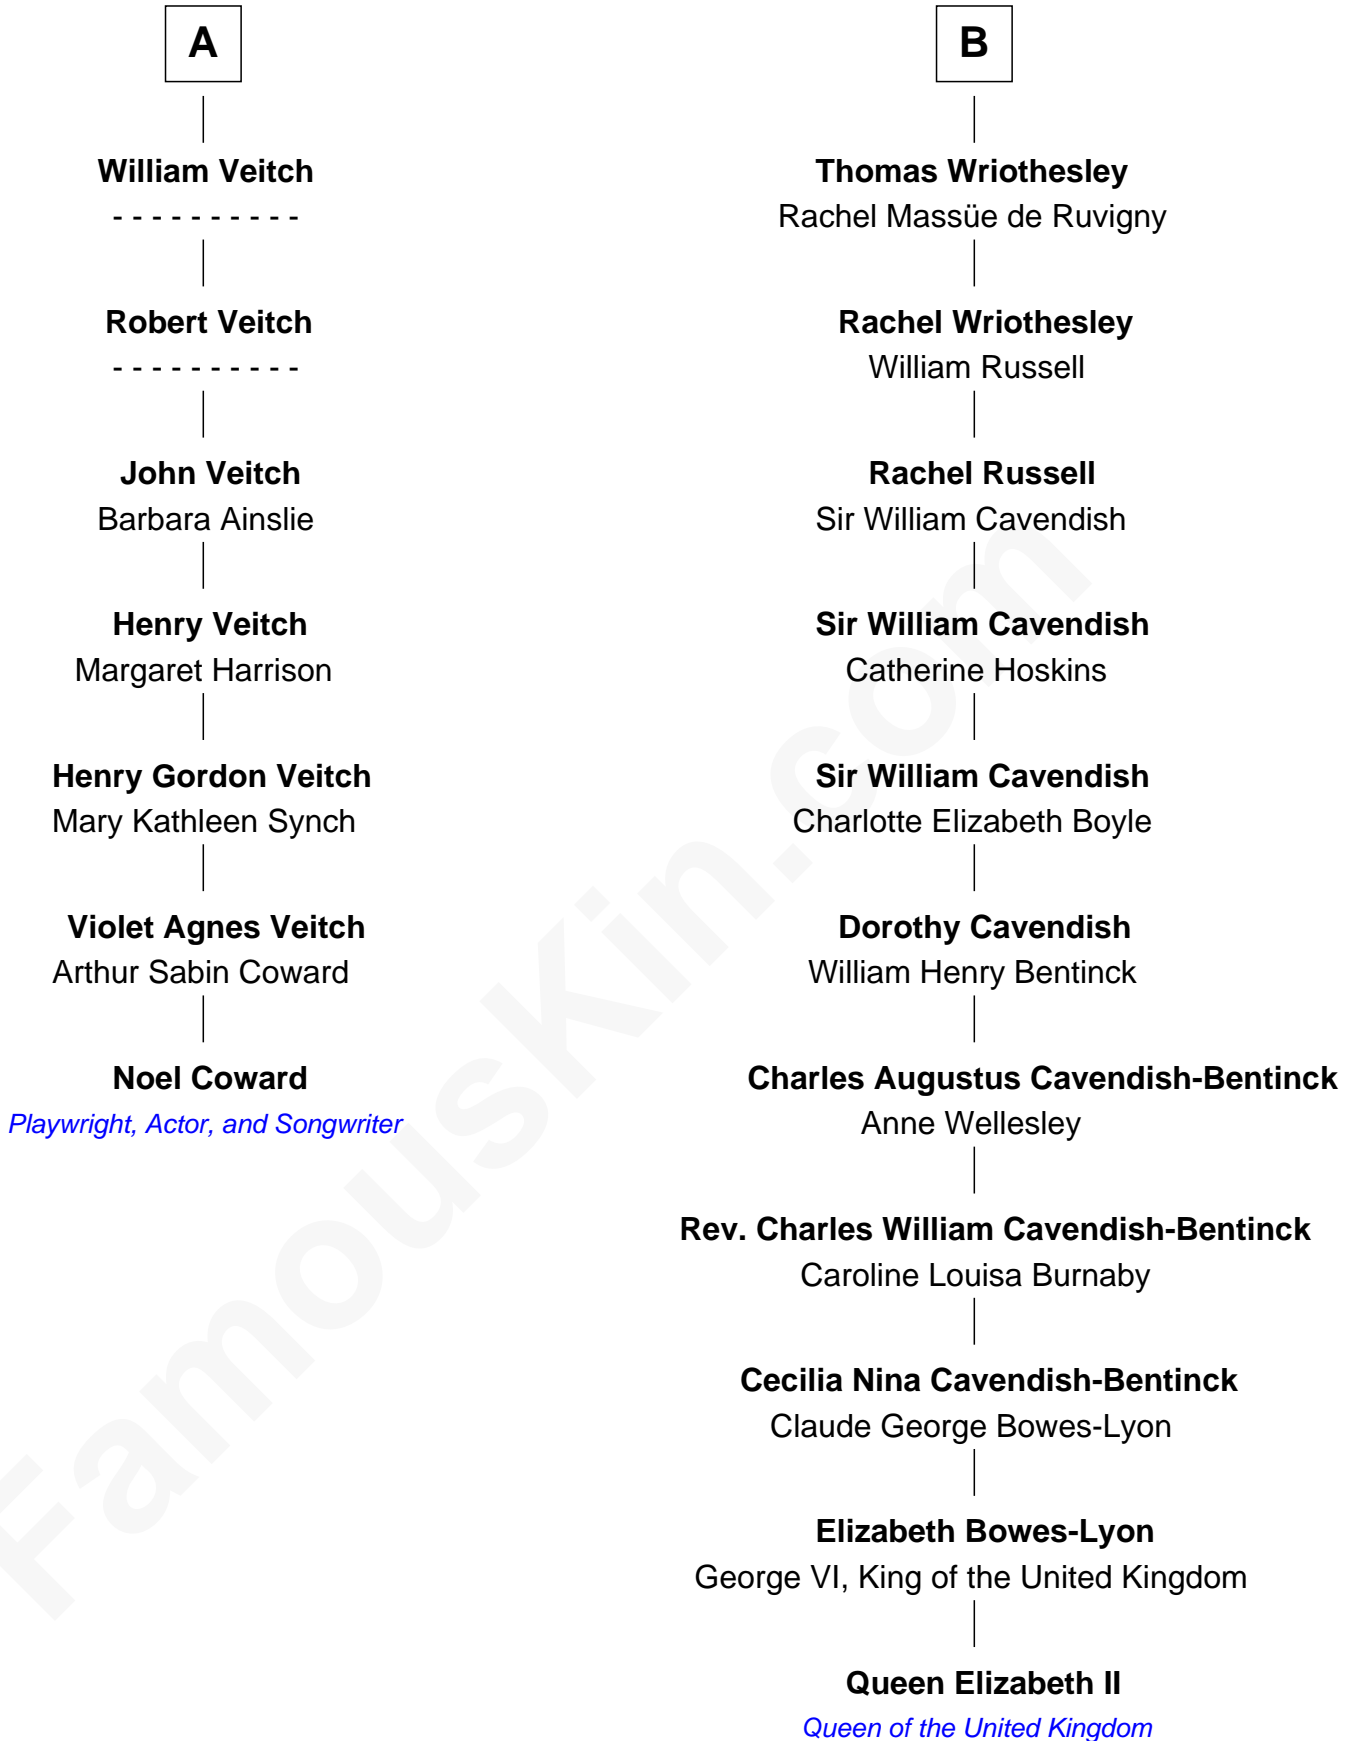

FamousKin.com

Relationship Chart of

Noel Coward

Playwright, Actor, and Songwriter

13th cousin 4 times removed of

Queen Elizabeth II

Queen of the United Kingdom

Elizabeth II photo by [Eric Draper](#)