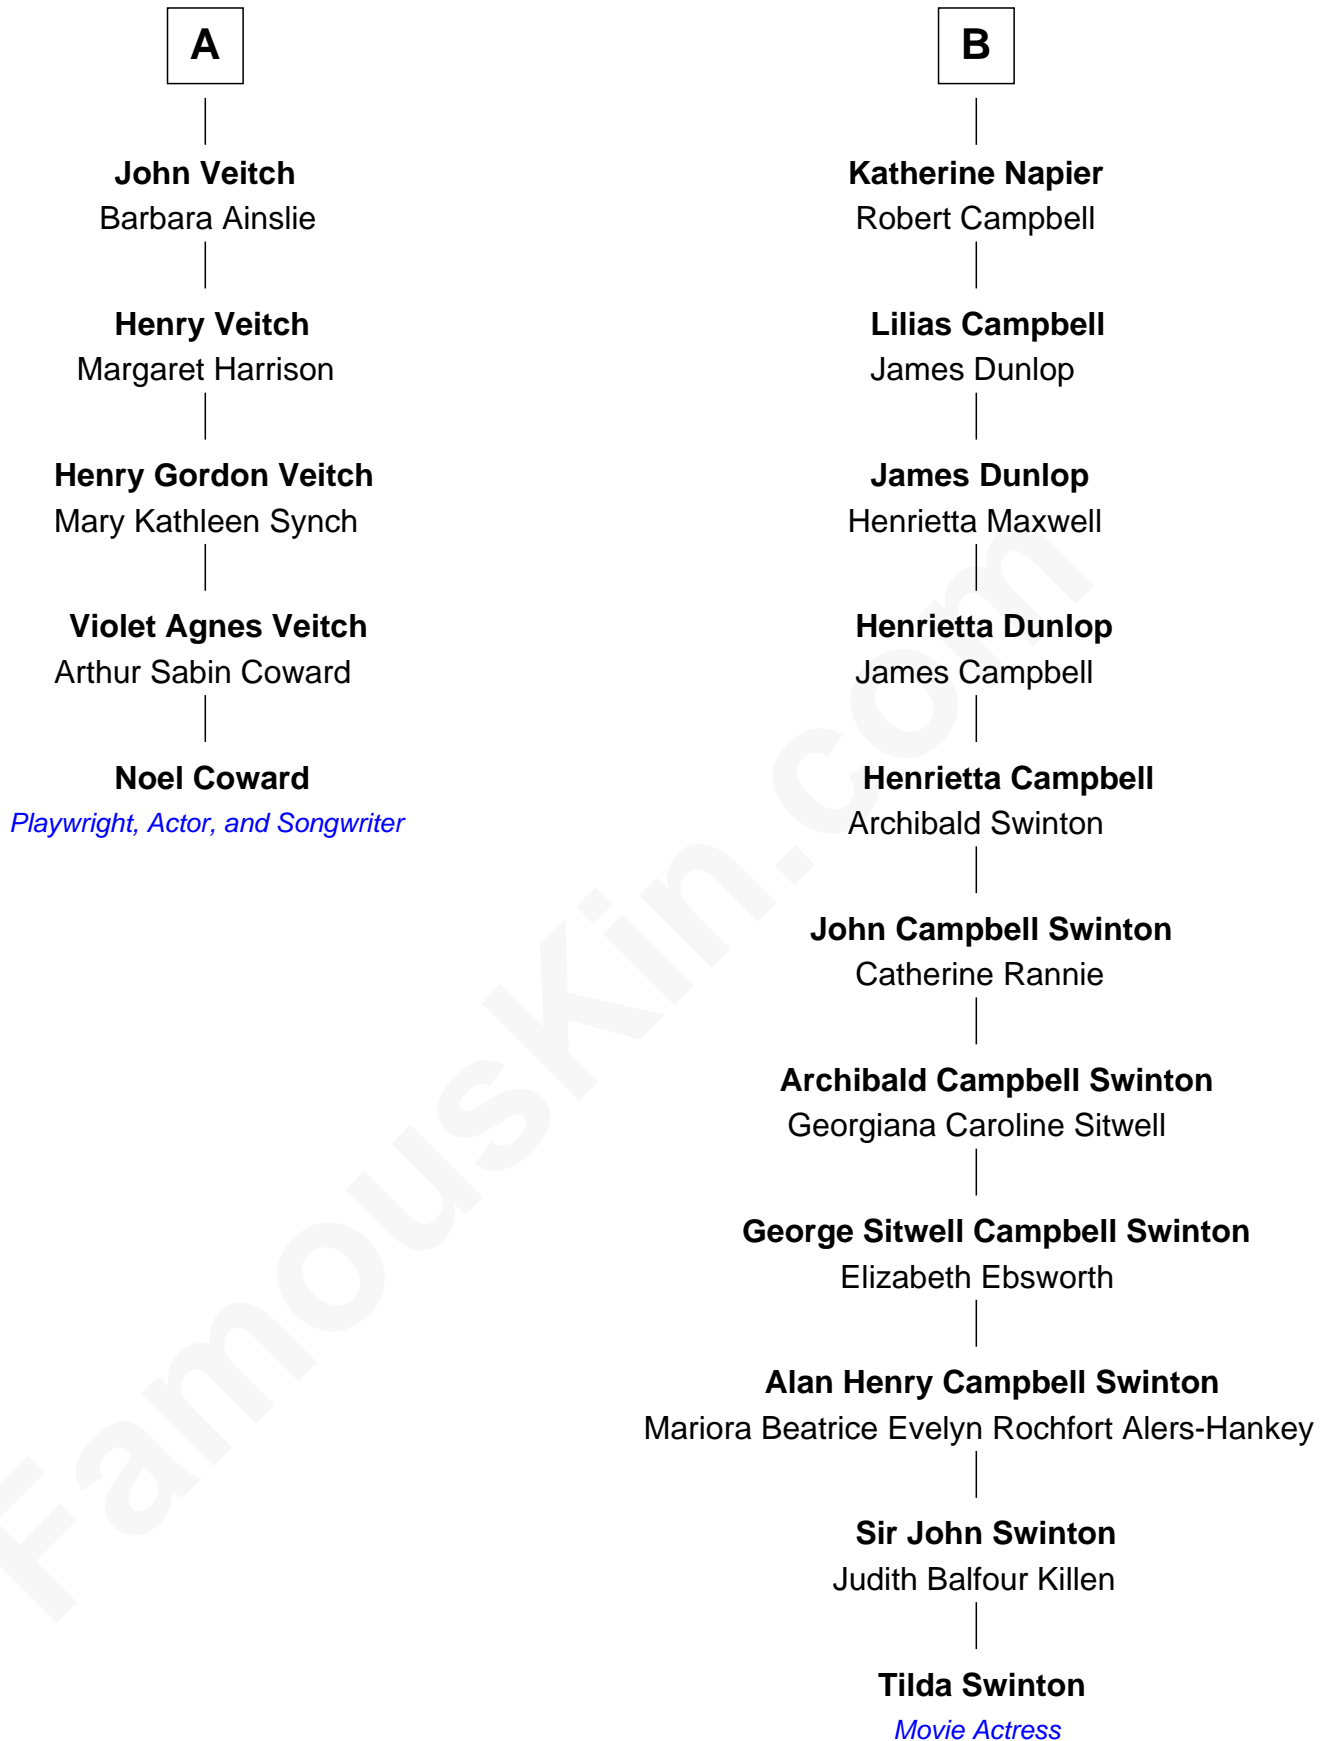

# FamousKin.com Relationship Chart of

**Noel Coward**

*Playwright, Actor, and Songwriter*

11th cousin 6 times removed of

**Tilda Swinton**

*Movie Actress*

**Sir James Stewart**

Margaret - - - - -

**James Stewart**  
Catherine Rutherford

**William Stewart**  
Christian Hay

**James Stewart**  
Katherine Kerr

**Janet Stewart**  
John Veatch

**Alexander Veitch**  
Margaret Scott

**William Veitch**  
- - - - -

**Robert Veitch**  
- - - - -

**A**

**Agnes Stewart**  
James IV, King of Scotland

**Janet Stewart**  
Malcolm Fleming

**Margaret Fleming**  
Robert Graham

**John Graham**  
Jean Drummond

**John Graham**  
Margaret Ruthven

**Lilias Graham**  
Sir John Colquhoun

**Lilias Colquhoun**  
John Napier

**B**

Tilda Swinton photo by [Nicolas Genin](#) (CC BY-SA 2.0)