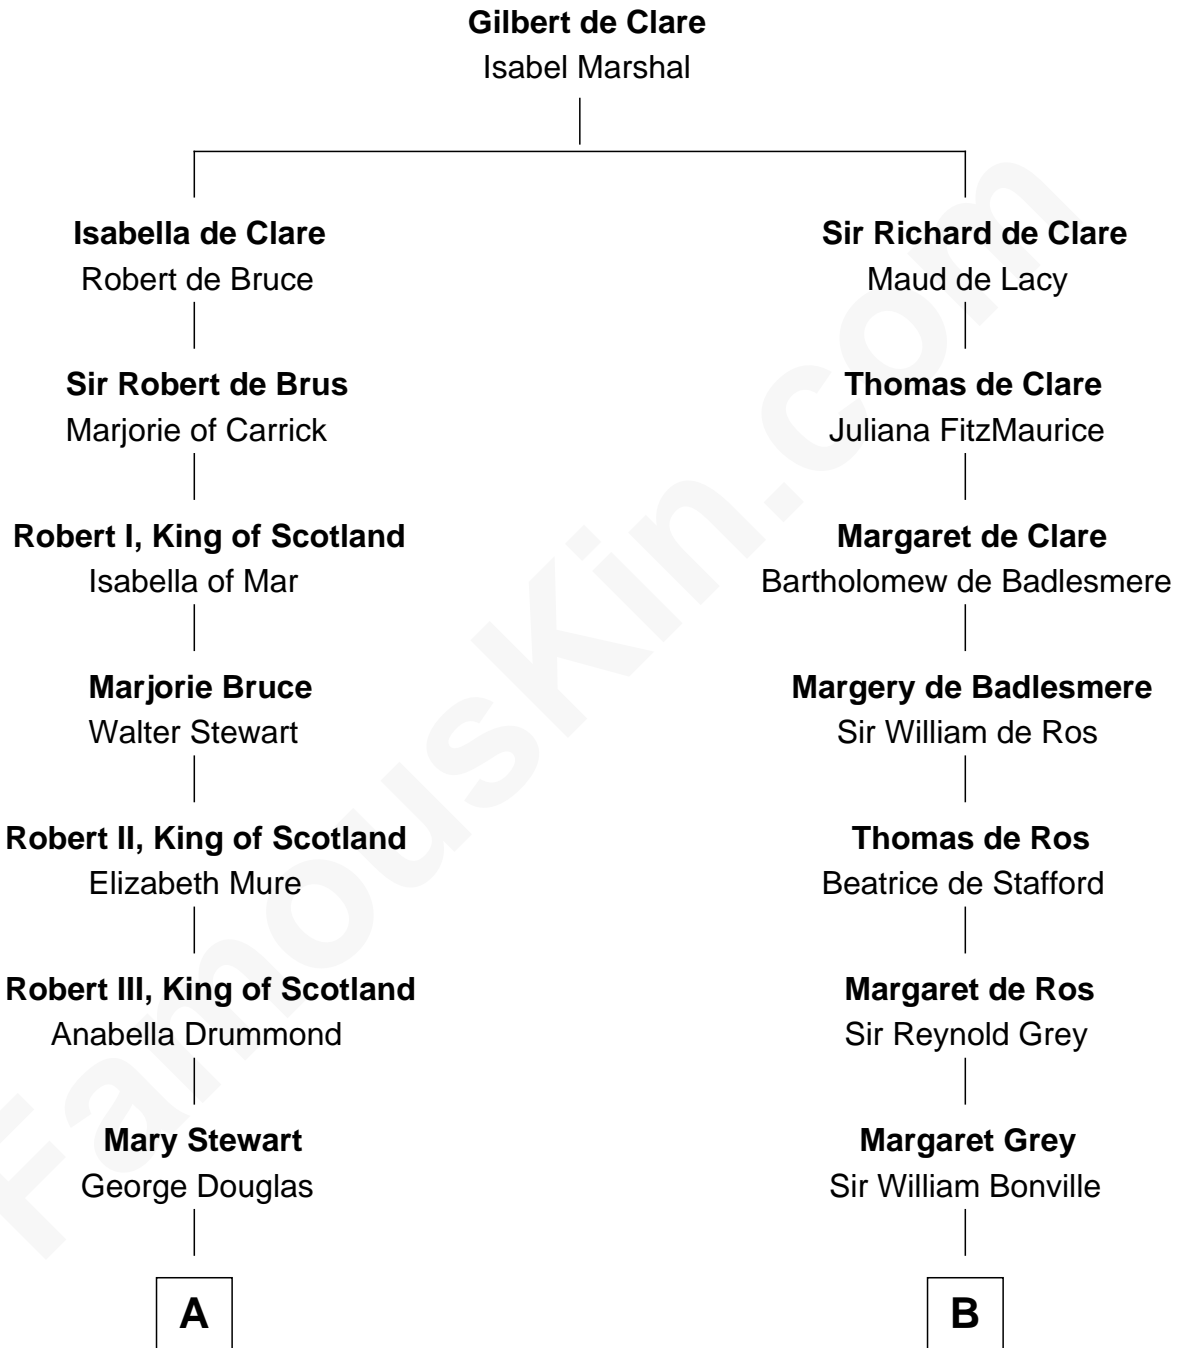

FamousKin.com

Relationship Chart of

Noel Coward

Playwright, Actor, and Songwriter

19th cousin 1 time removed of

Jane (Appleton) Pierce

First Lady of President Franklin Pierce

C

Henry Veitch
Margaret Harrison

Henry Gordon Veitch
Mary Kathleen Synchron

Violet Agnes Veitch
Arthur Sabin Coward

Noel Coward
Playwright, Actor, and Songwriter

D

Elizabeth Hubbard
Francis Appleton

Rev. Jesse Appleton
Elizabeth Means