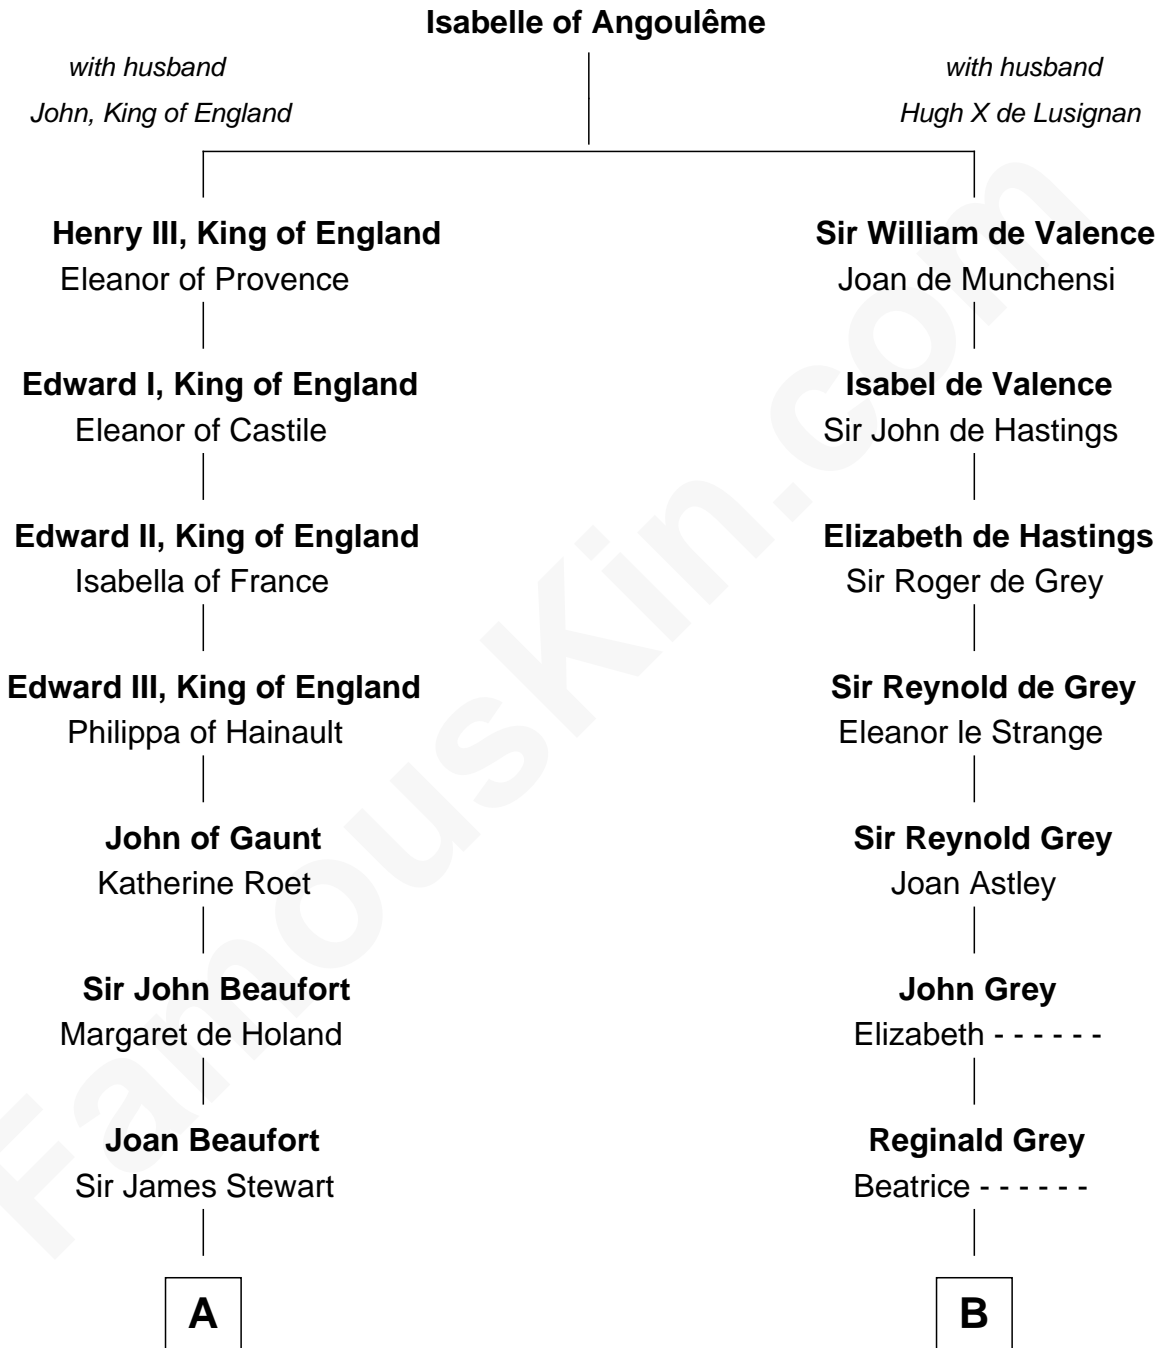

FamousKin.com

Relationship Chart of

Noel Coward

Playwright, Actor, and Songwriter

19th cousin 1 time removed of

J.P. Morgan, Jr.

American Banker and Philanthropist

C

Henry Gordon Veitch

Mary Kathleen Synch

Violet Agnes Veitch

Arthur Sabin Coward

Noel Coward

Playwright, Actor, and Songwriter

D

Mary Sheldon Lord