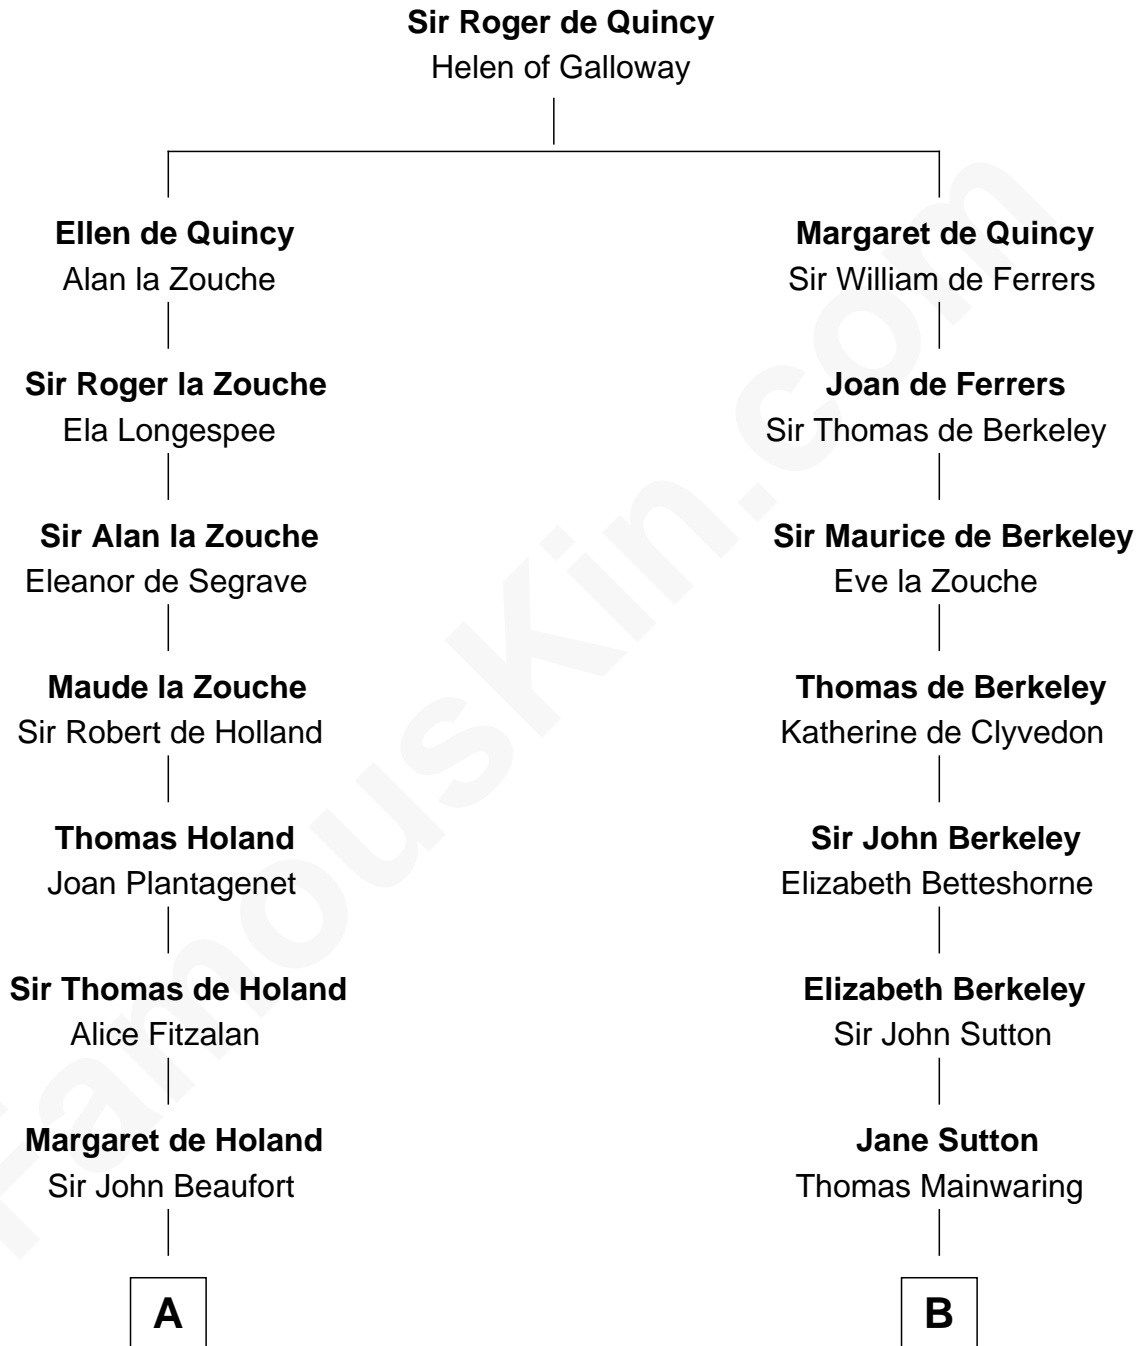

FamousKin.com

Relationship Chart of

Noel Coward

Playwright, Actor, and Songwriter

19th cousin 1 time removed of

J.P. Morgan, Jr.

American Banker and Philanthropist

C

Henry Veitch
Margaret Harrison

Henry Gordon Veitch
Mary Kathleen Synch

Violet Agnes Veitch
Arthur Sabin Coward

Noel Coward
Playwright, Actor, and Songwriter

D

Charles F. Tracy
Louisa Kirkland

Frances Louisa Tracy
John Pierpont Morgan