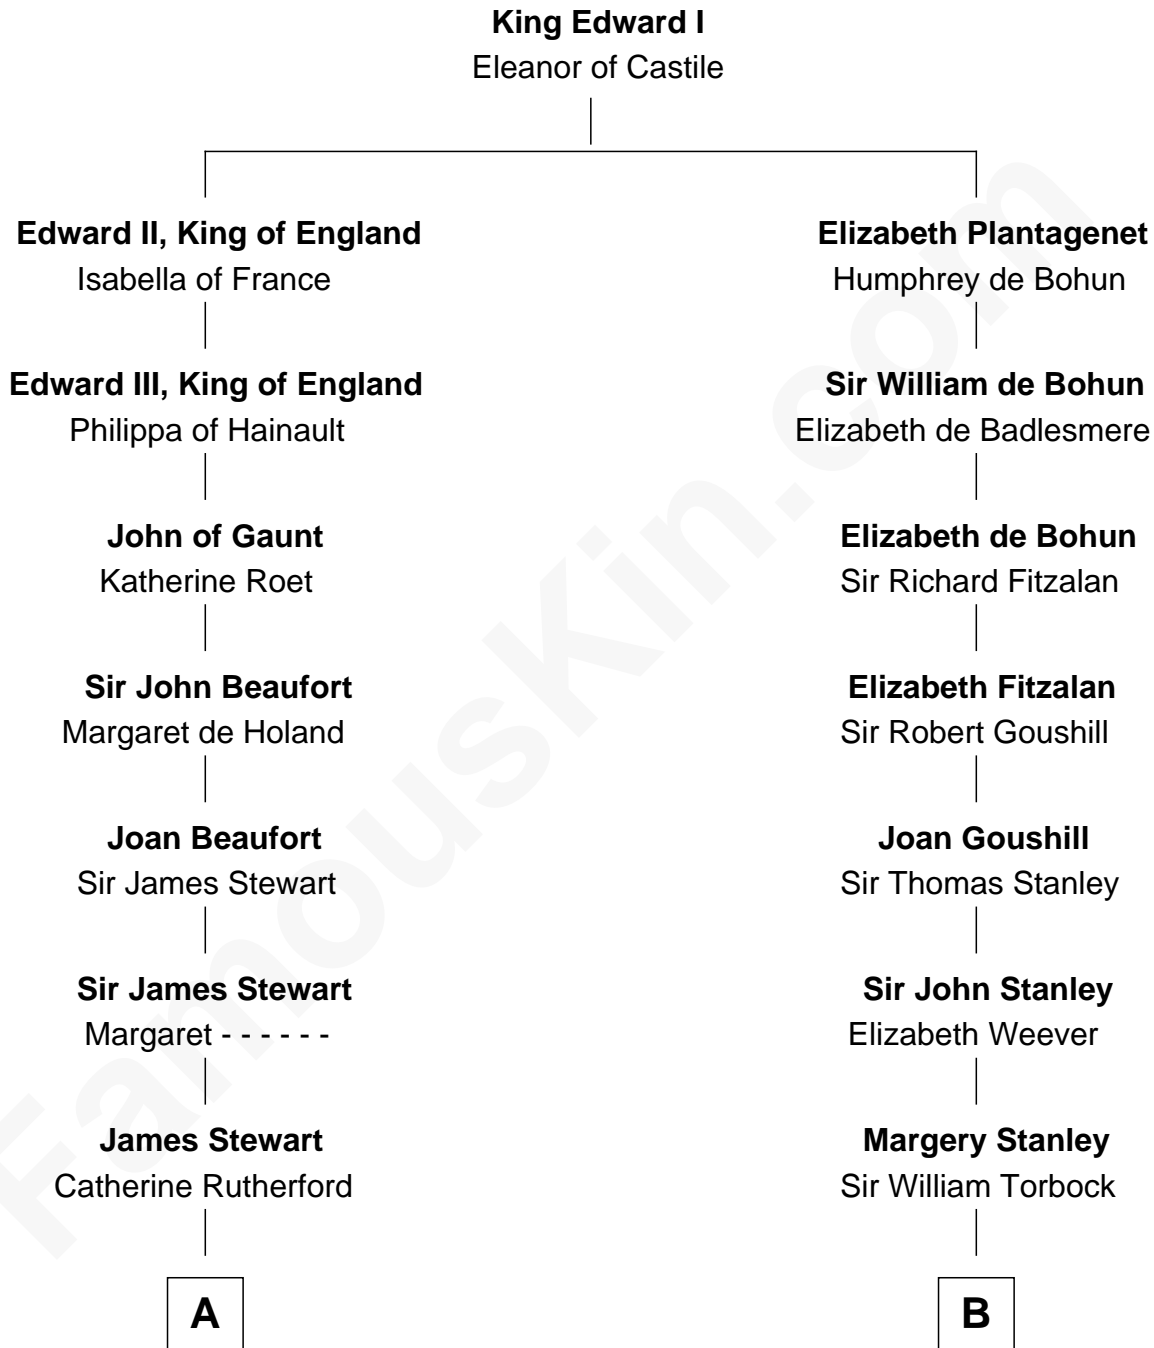

FamousKin.com Relationship Chart of

Noel Coward

Playwright, Actor, and Songwriter

17th cousin 1 time removed of

Henry Lloyd

40th Governor of Maryland

C

Daniel Lloyd
Catherine Henry

Henry Lloyd
40th Governor of Maryland

FamousKin.com