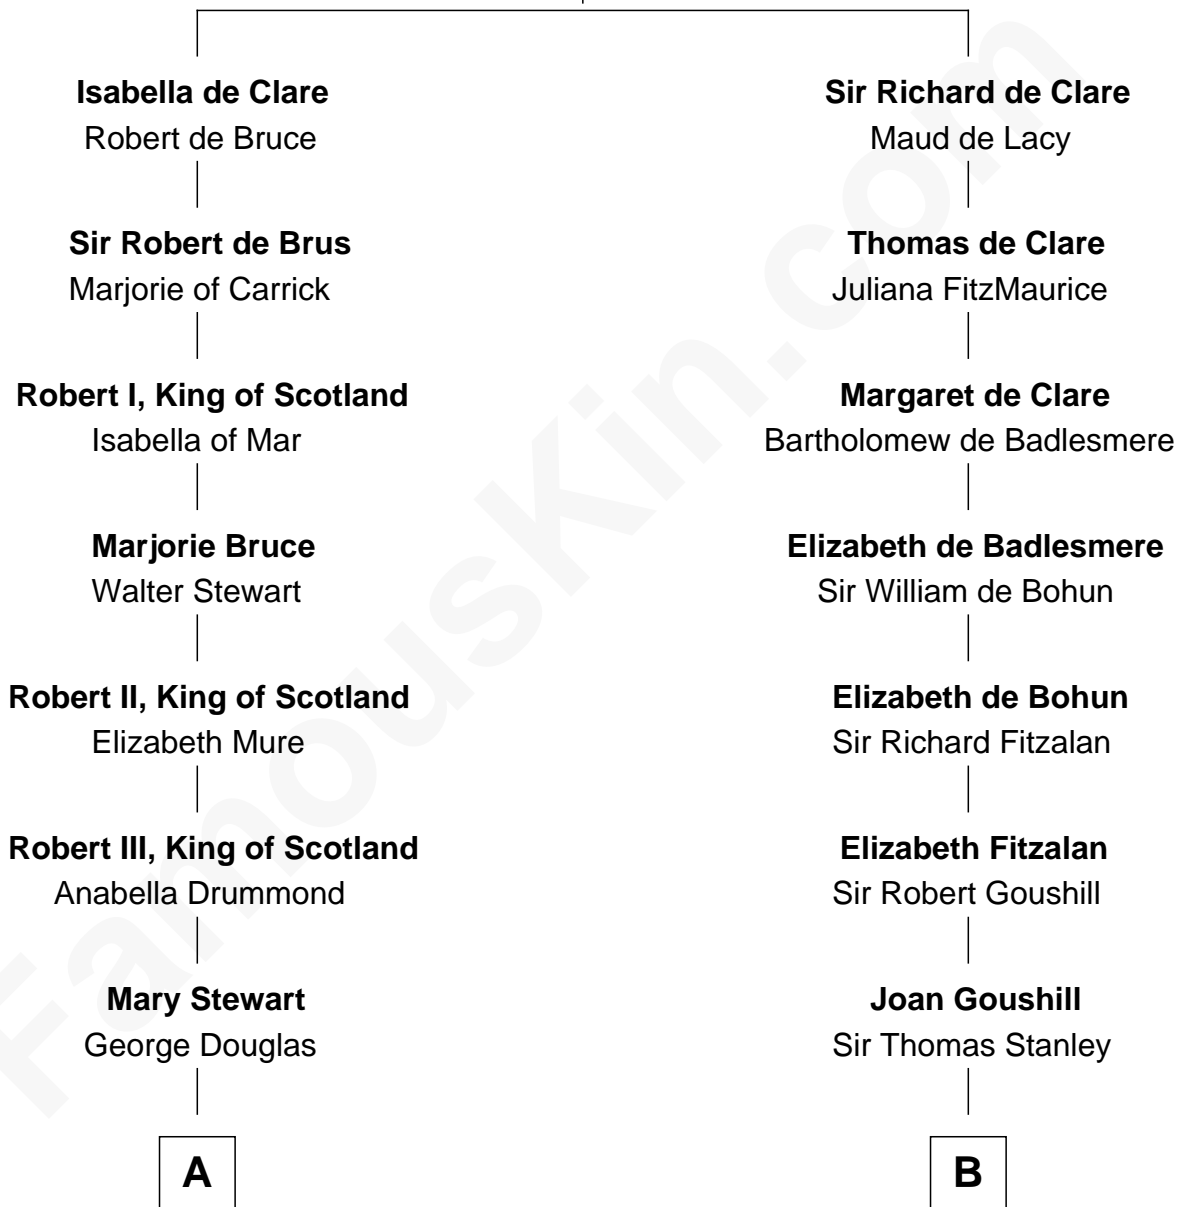

# FamousKin.com Relationship Chart of

**Noel Coward**

*Playwright, Actor, and Songwriter*

20th cousin of

**Henry Lloyd**

*40th Governor of Maryland*

**Gilbert de Clare**

Isabel Marshal

**C**

**Henry Veitch**  
Margaret Harrison

**Henry Gordon Veitch**  
Mary Kathleen Synch

**Violet Agnes Veitch**  
Arthur Sabin Coward

**Noel Coward**  
*Playwright, Actor, and Songwriter*

**D**

**Col. Edward Lloyd**  
Elizabeth Tayloe

**Col. Edward Lloyd**  
Sally Scott Murray

**Daniel Lloyd**  
Catherine Henry

**Henry Lloyd**  
*40th Governor of Maryland*

FamousKin.com