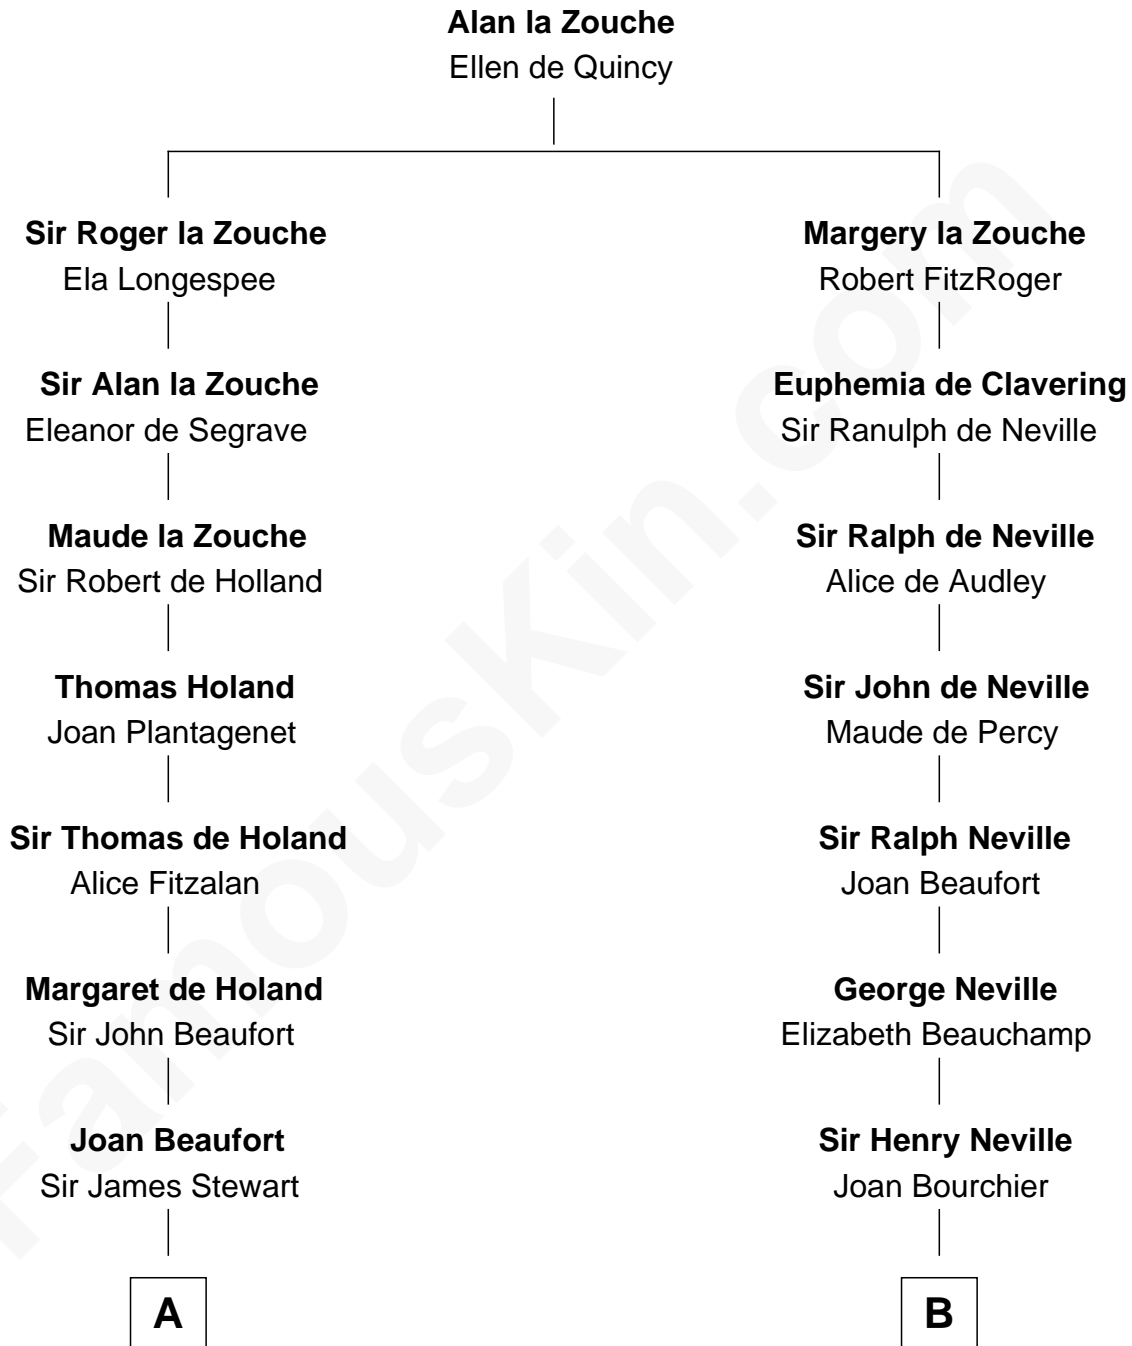

## Relationship Chart of

### Noel Coward

*Playwright, Actor, and Songwriter*

18th cousin 1 time removed of

**Zachary Taylor**

*12th U.S. President*

**C**

**Henry Gordon Veitch**

Mary Kathleen Synch

**Violet Agnes Veitch**

Arthur Sabin Coward

**Noel Coward**

*Playwright, Actor, and Songwriter*

**D**

**Sarah Dabney Strother**

Col. Richard Taylor

**Zachary Taylor**

*12th U.S. President*

FamousKin.com