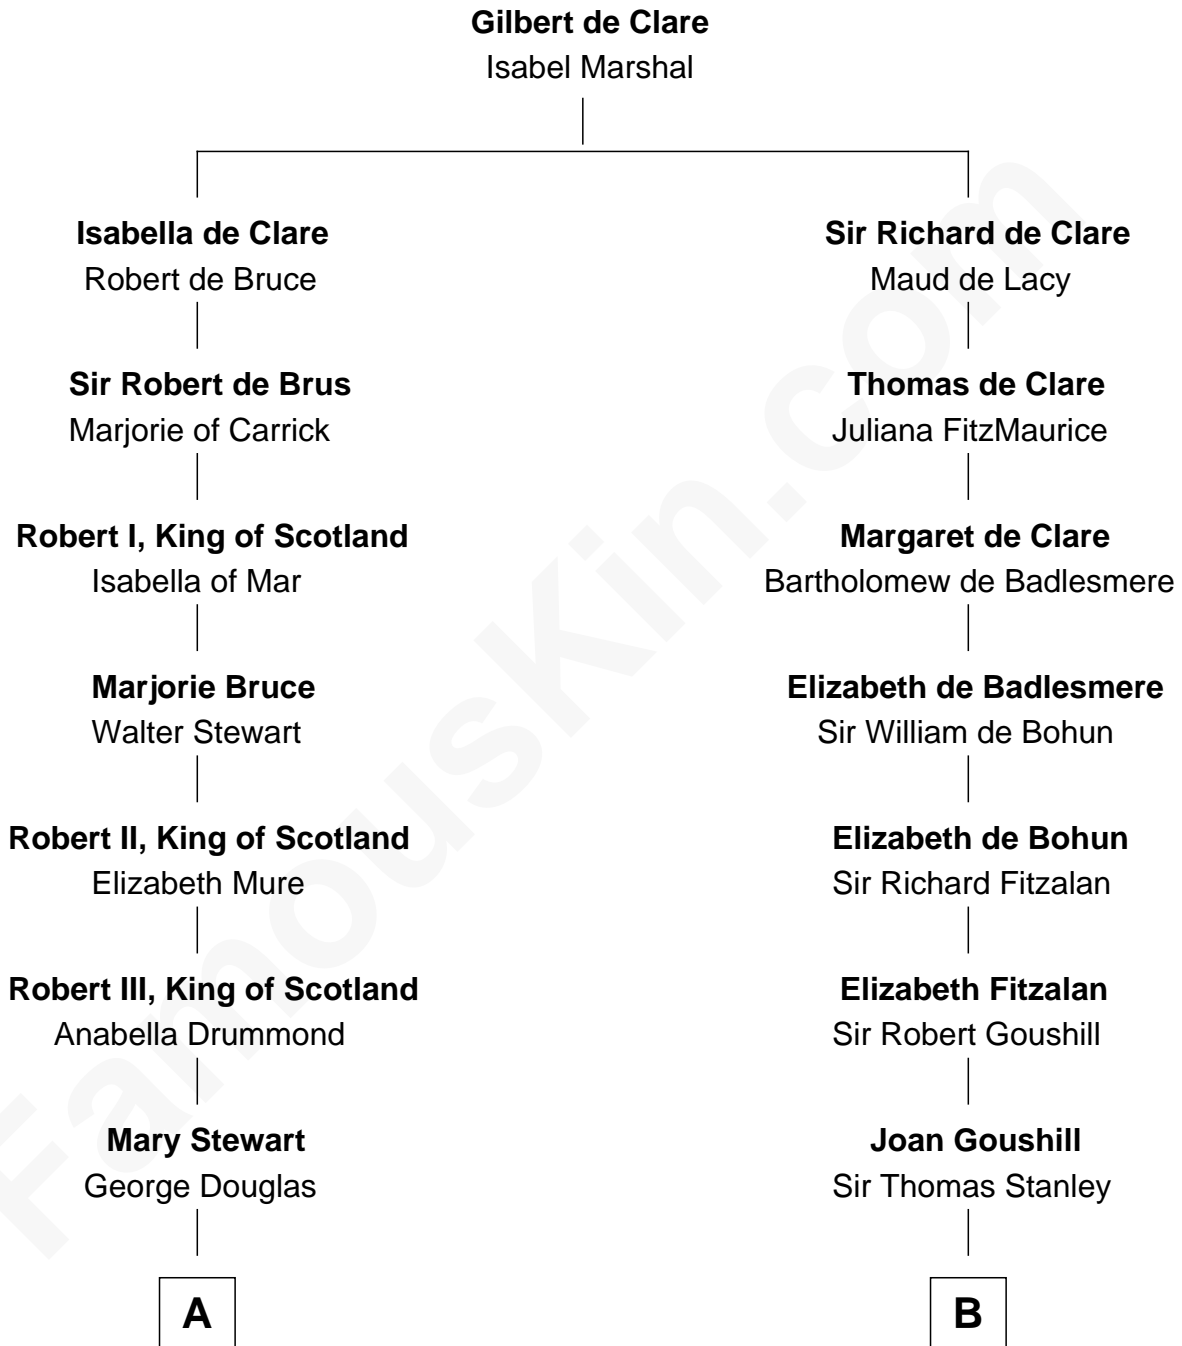

FamousKin.com

Relationship Chart of

Noel Coward

Playwright, Actor, and Songwriter

19th cousin 1 time removed of

Zachary Taylor

12th U.S. President

C

Henry Veitch
Margaret Harrison

Henry Gordon Veitch
Mary Kathleen Synch

Violet Agnes Veitch
Arthur Sabin Coward

Noel Coward
Playwright, Actor, and Songwriter

D

William Strother
Sarah Bayly

Sarah Dabney Strother
Col. Richard Taylor

Zachary Taylor
12th U.S. President

FamousKin.com