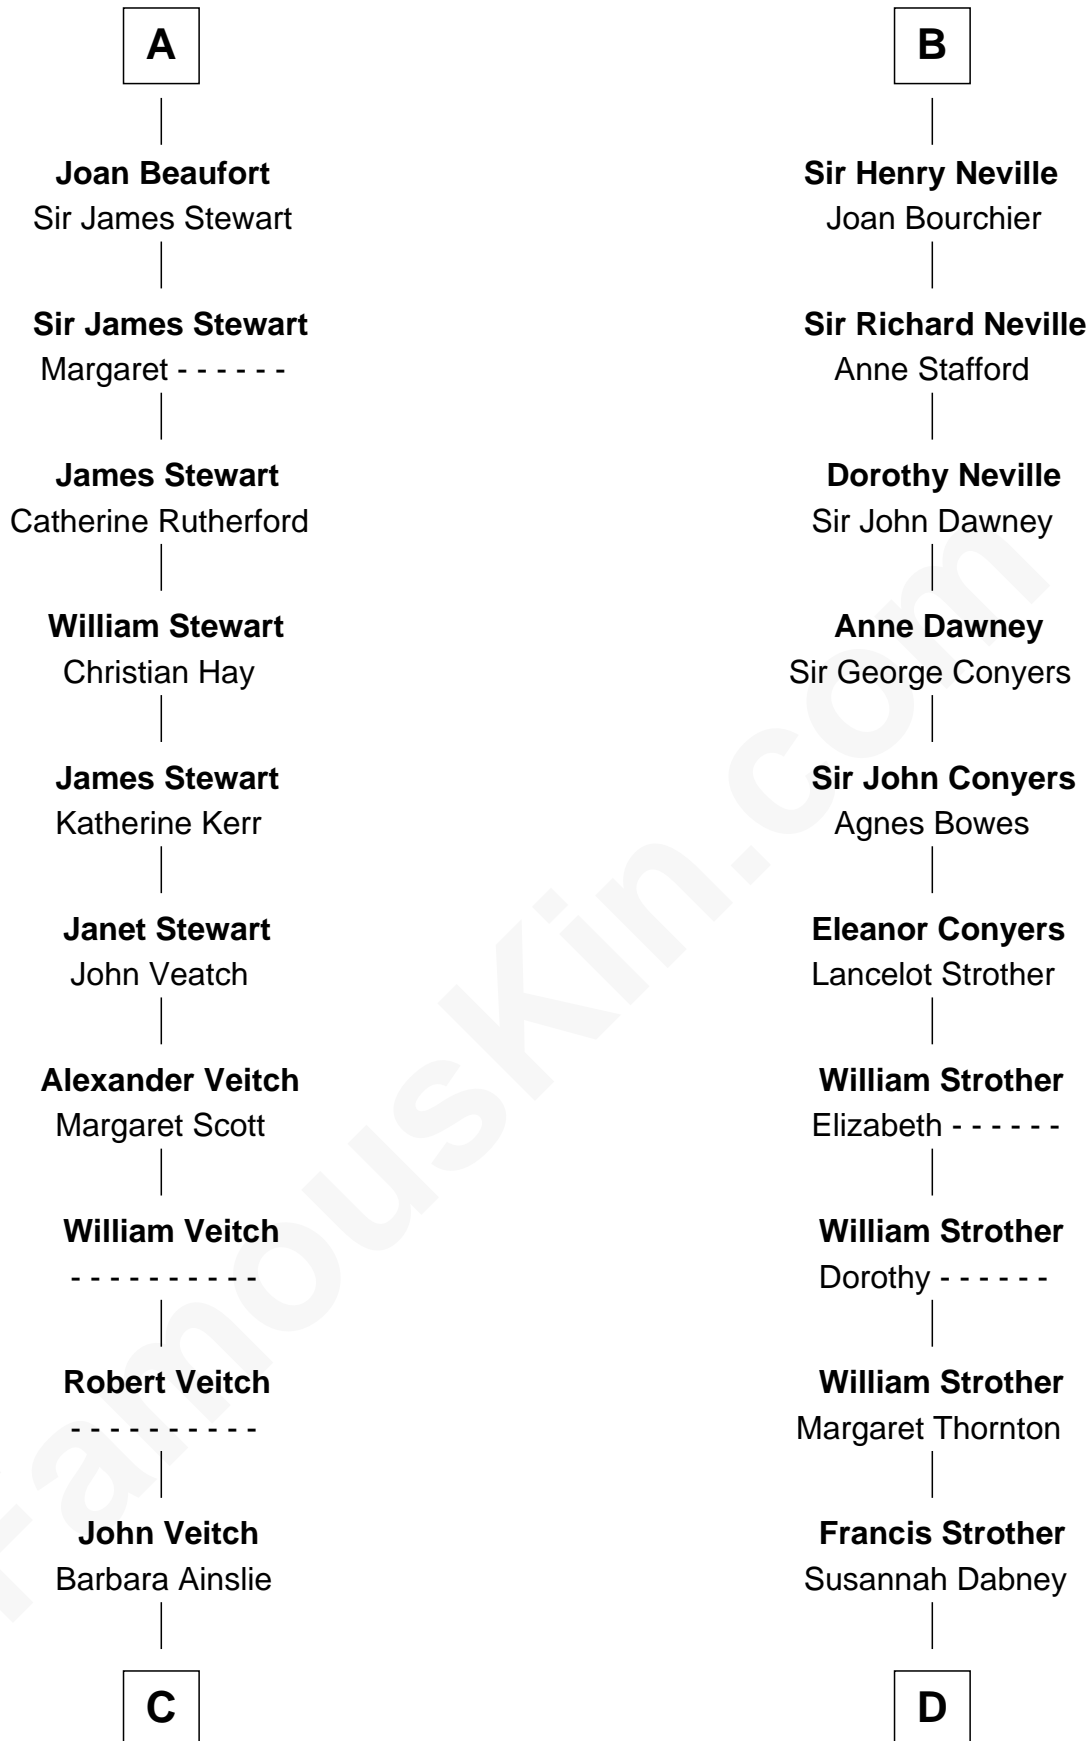

FamousKin.com

Relationship Chart of Noel Coward

Playwright, Actor, and Songwriter

19th cousin 1 time removed of

Zachary Taylor

12th U.S. President

Sir William Longespee

Ela of Salisbury

Stephen Longespee
Emmeline de Ridelisford

Ela Longespee
Sir Roger la Zouche

Sir Alan la Zouche
Eleanor de Segrave

Maude la Zouche
Sir Robert de Holland

Thomas Holand
Joan Plantagenet

Sir Thomas de Holand
Alice Fitzalan

Sir Ralph Neville
Joan Beaufort

George Neville
Elizabeth Beauchamp

B

C

Henry Veitch
Margaret Harrison

Henry Gordon Veitch
Mary Kathleen Synch

Violet Agnes Veitch
Arthur Sabin Coward

Noel Coward
Playwright, Actor, and Songwriter

D

William Strother
Sarah Bayly

Sarah Dabney Strother
Col. Richard Taylor

Zachary Taylor
12th U.S. President

FamousKin.com