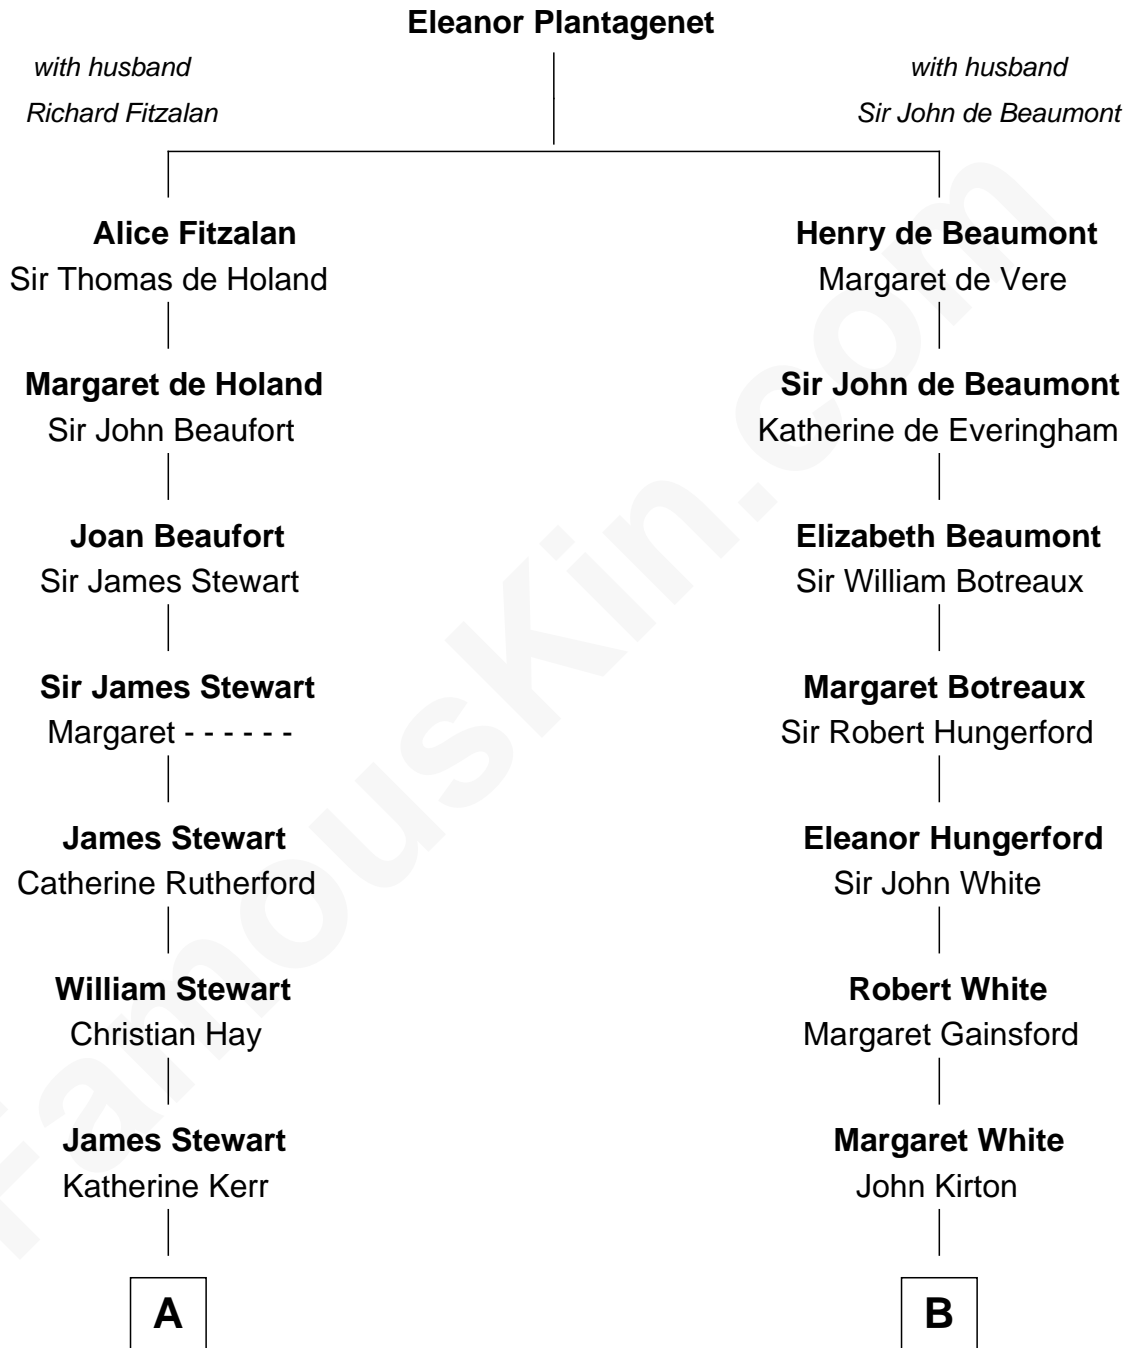

FamousKin.com

Relationship Chart of

Noel Coward

Playwright, Actor, and Songwriter

15th cousin 6 times removed of

Thomas J. Watson, Jr.
President and CEO of I.B.M.

C

Mary Hamilton

Dr. Oliver Kittredge

Oliver Kittredge

Julia Ann Estabrook

Arthur Melville Kittredge

Mary Jeannette Broadwell

Mary Jeannette Kittredge

Thomas John Watson

Thomas J. Watson, Jr.