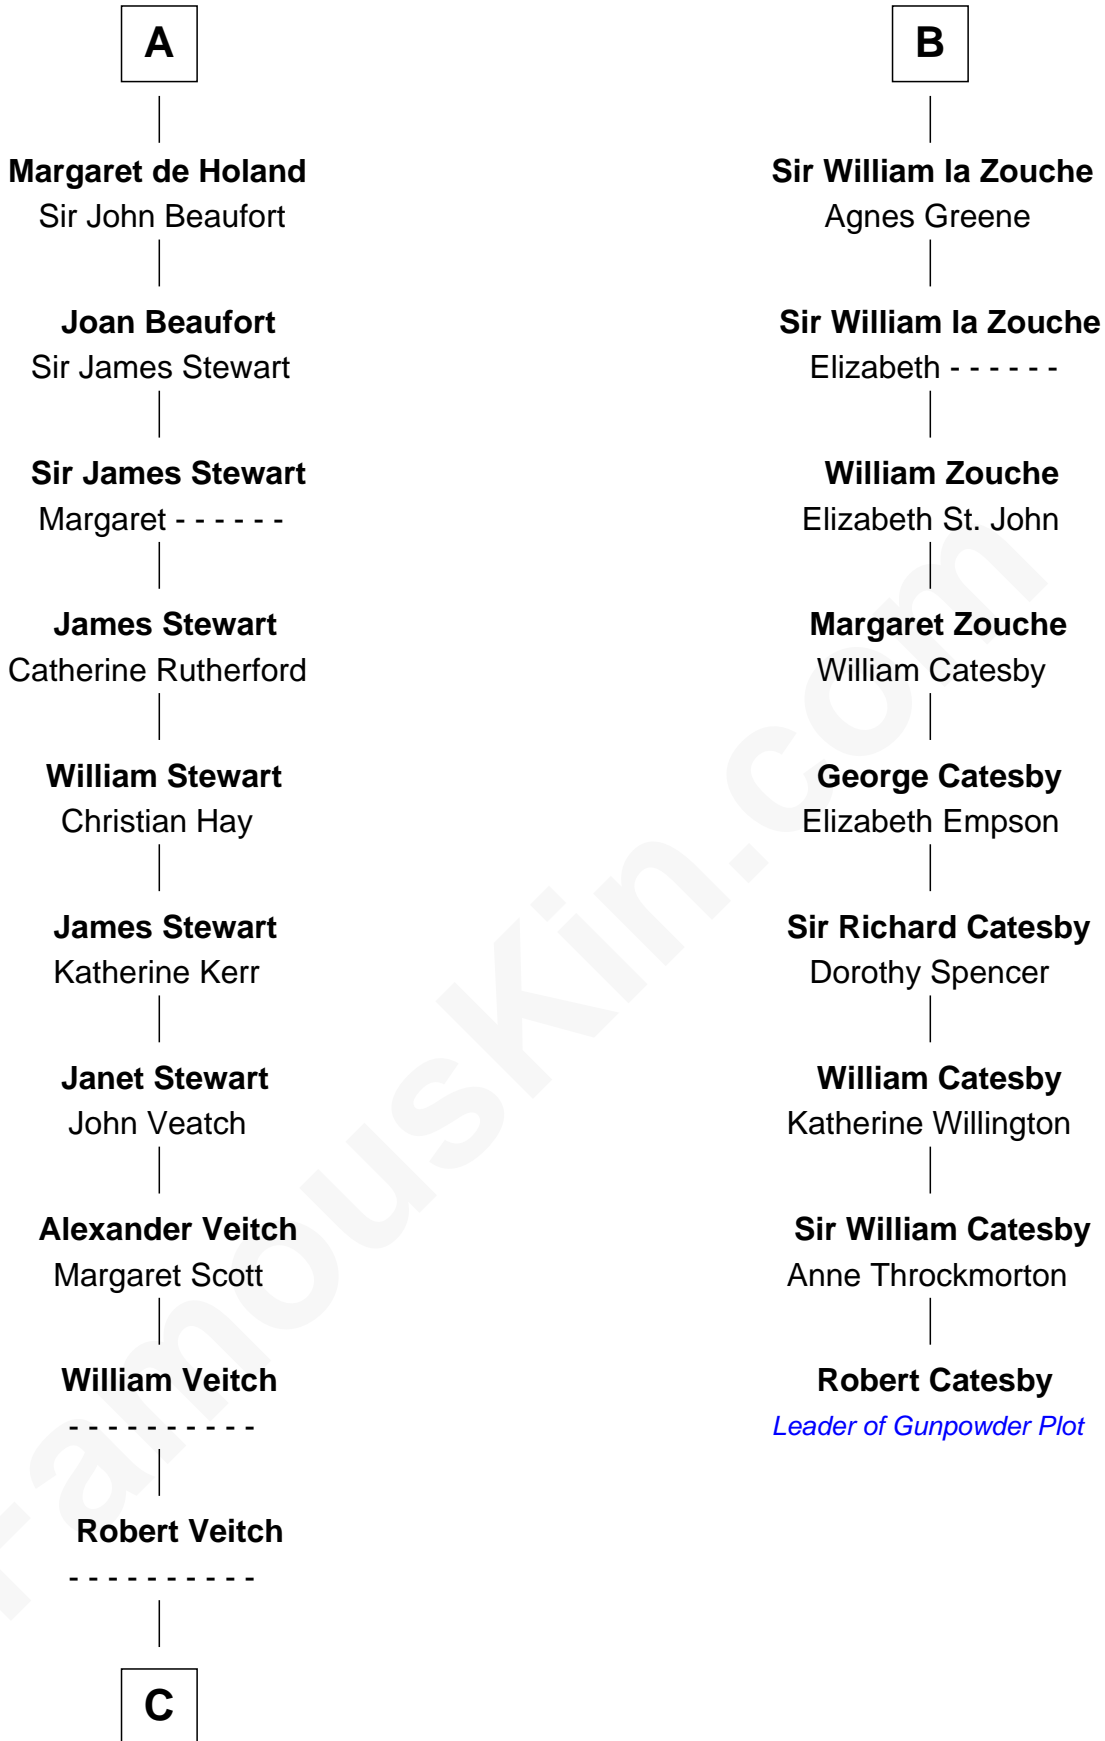

## Relationship Chart of

### Noel Coward

*Playwright, Actor, and Songwriter*

15th cousin 6 times removed of

**Robert Catesby**

*Leader of Gunpowder Plot*

**C**

—  
**John Veitch**

Barbara Ainslie

—  
**Henry Veitch**

Margaret Harrison

—  
**Henry Gordon Veitch**

Mary Kathleen Synch

—  
**Violet Agnes Veitch**

Arthur Sabin Coward

—  
**Noel Coward**

*Playwright, Actor, and Songwriter*