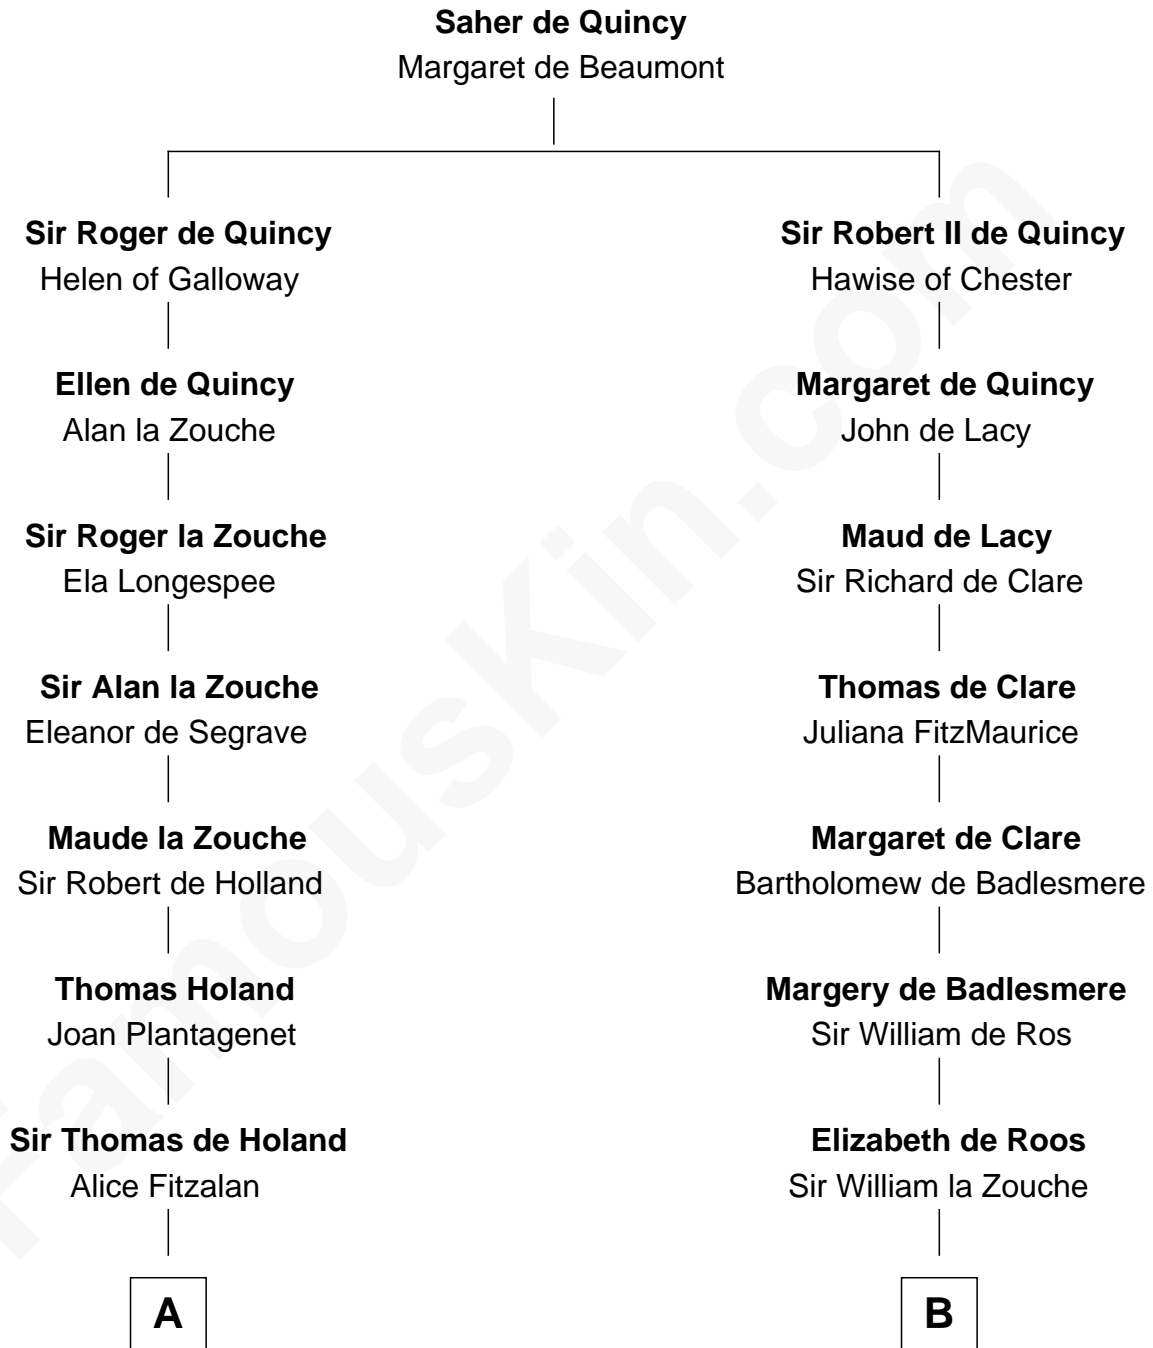

## Relationship Chart of

### Noel Coward

*Playwright, Actor, and Songwriter*

15th cousin 6 times removed of

**Robert Catesby**

*Leader of Gunpowder Plot*

**C**

—  
**John Veitch**

Barbara Ainslie

—  
**Henry Veitch**

Margaret Harrison

—  
**Henry Gordon Veitch**

Mary Kathleen Synch

—  
**Violet Agnes Veitch**

Arthur Sabin Coward

—  
**Noel Coward**

*Playwright, Actor, and Songwriter*