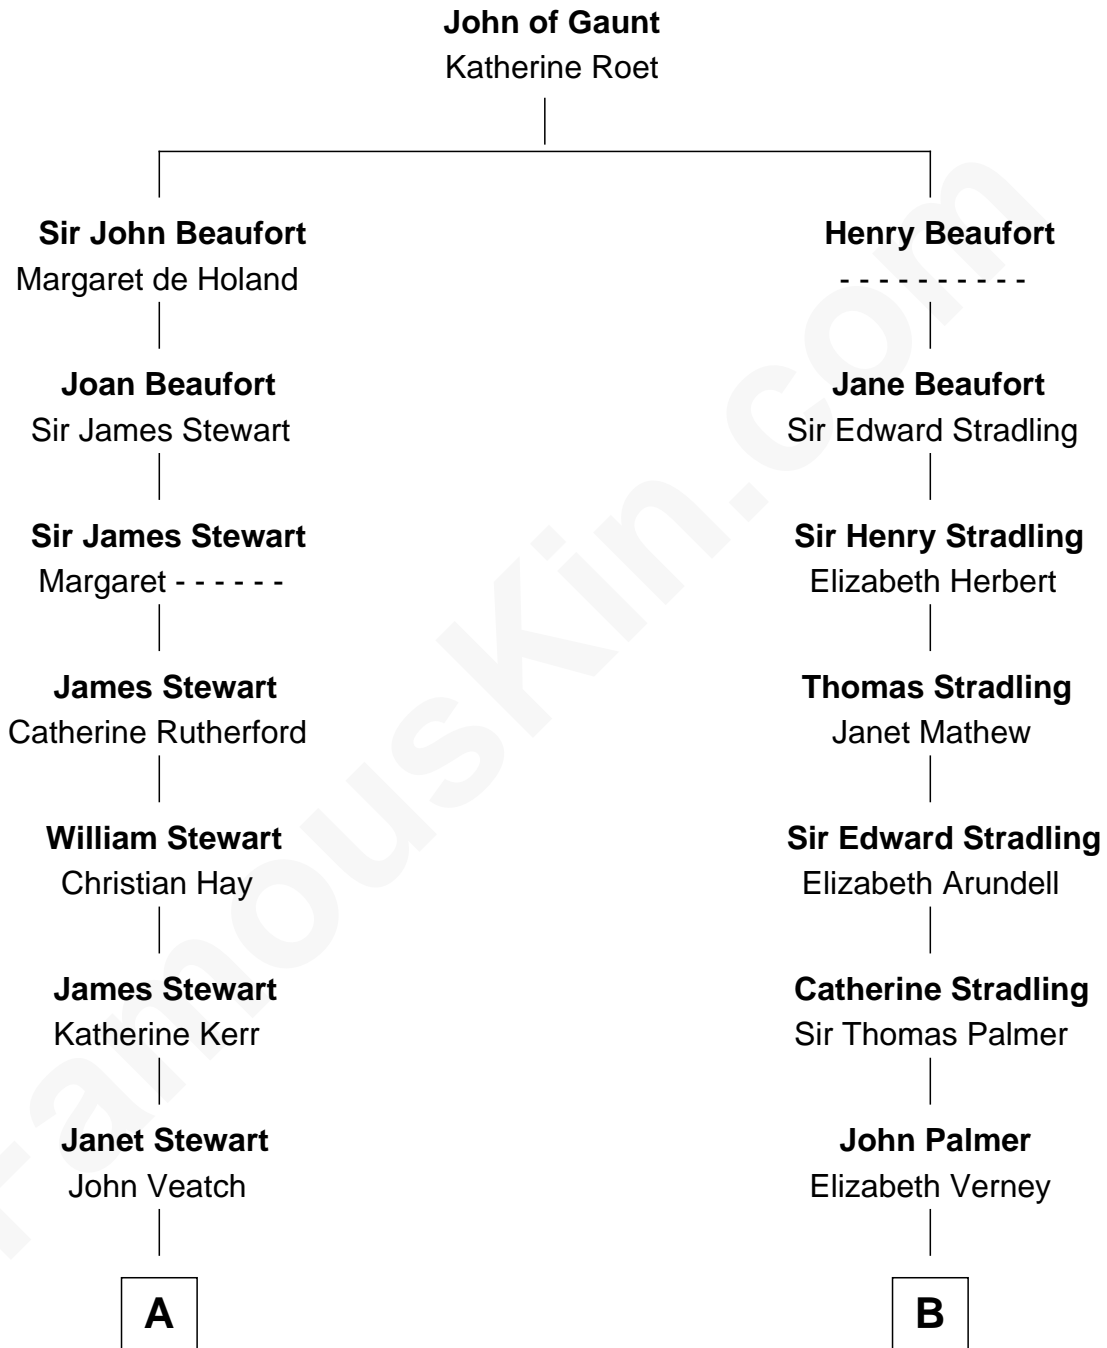

FamousKin.com

Relationship Chart of

Noel Coward

Playwright, Actor, and Songwriter

14th cousin 4 times removed of

Harper Lee

Author of To Kill a Mockingbird

C

—
Frances Cunningham Finch

Amasa Coleman Lee

—
Harper Lee

Author of To Kill a Mockingbird

FamousKin.com