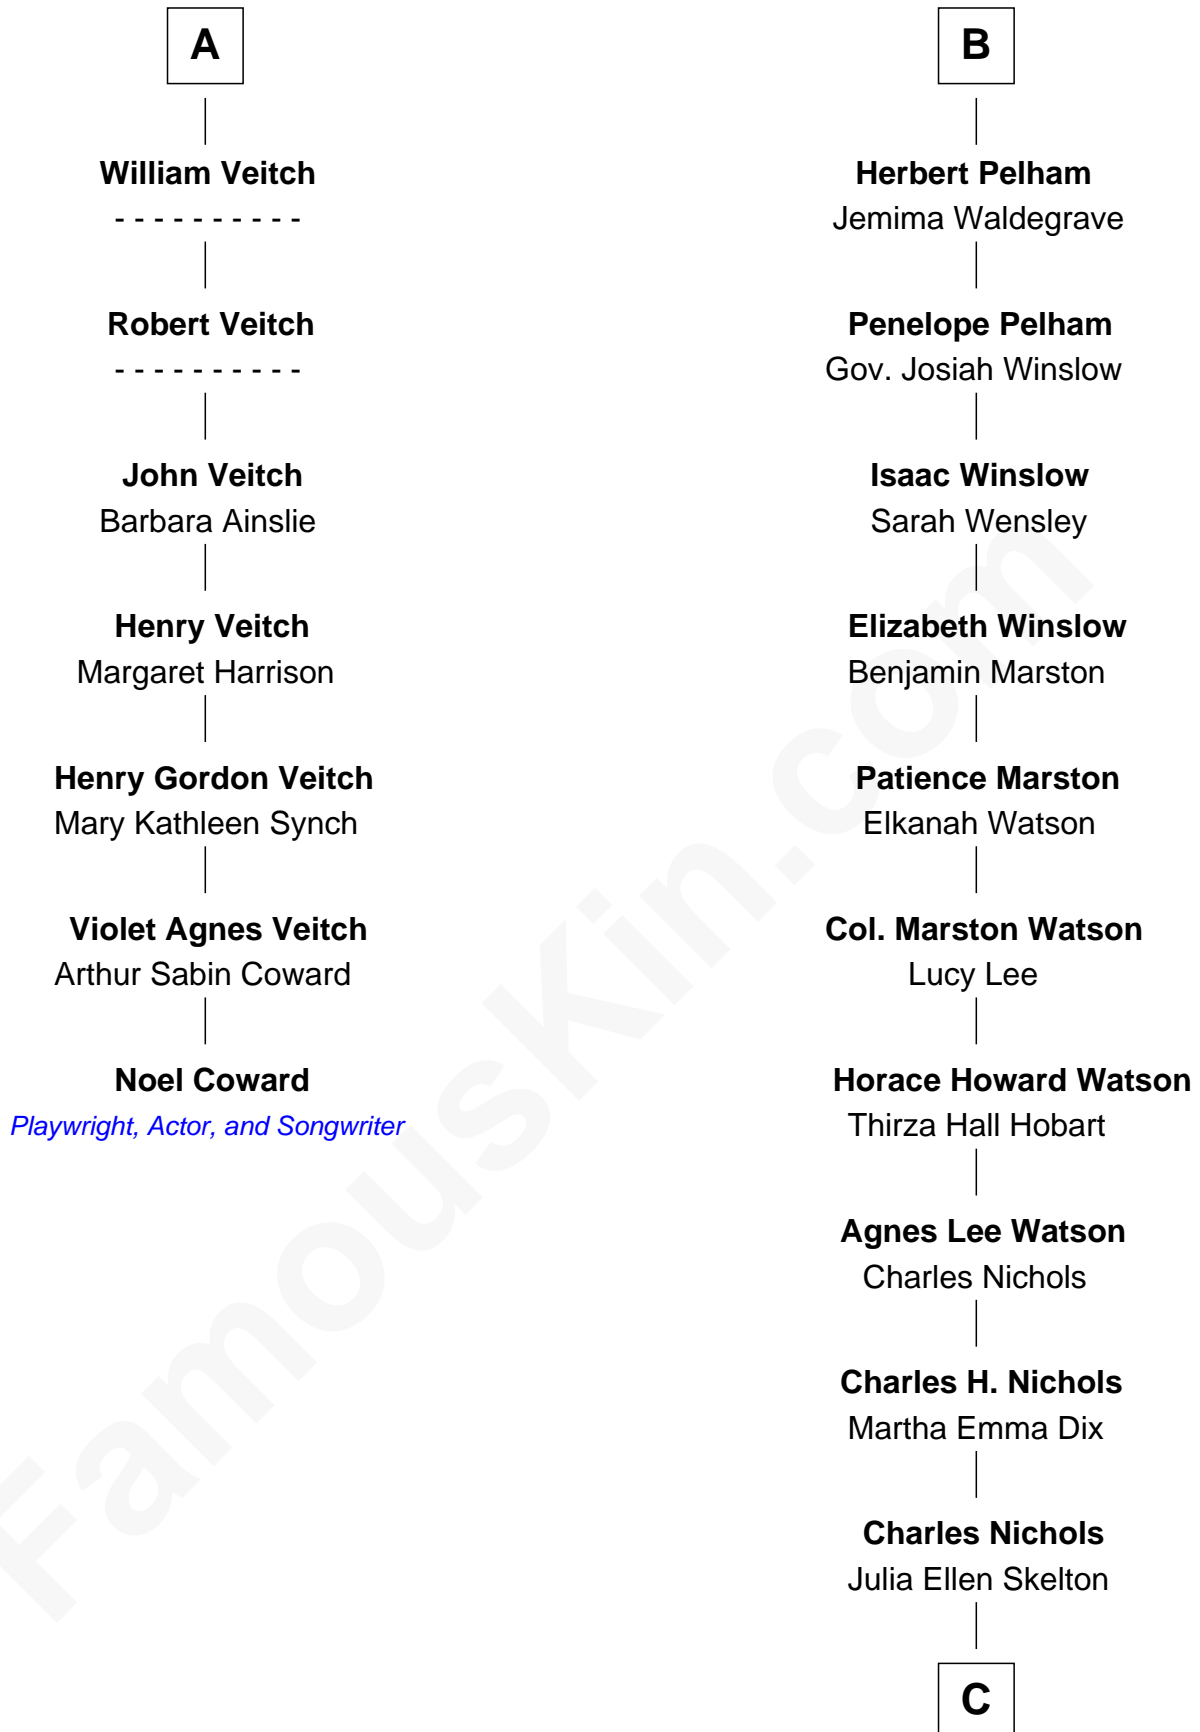

FamousKin.com

Relationship Chart of

Noel Coward

Playwright, Actor, and Songwriter

13th cousin 6 times removed of

John Cena

Movie Actor and WWE Pro Wrestler

C

Natalie Nichols

Ulysses John Lupien

Carol Frances Lupien

John Joseph Cena

John Cena

Actor and Pro Wrestler

FamousKin.com