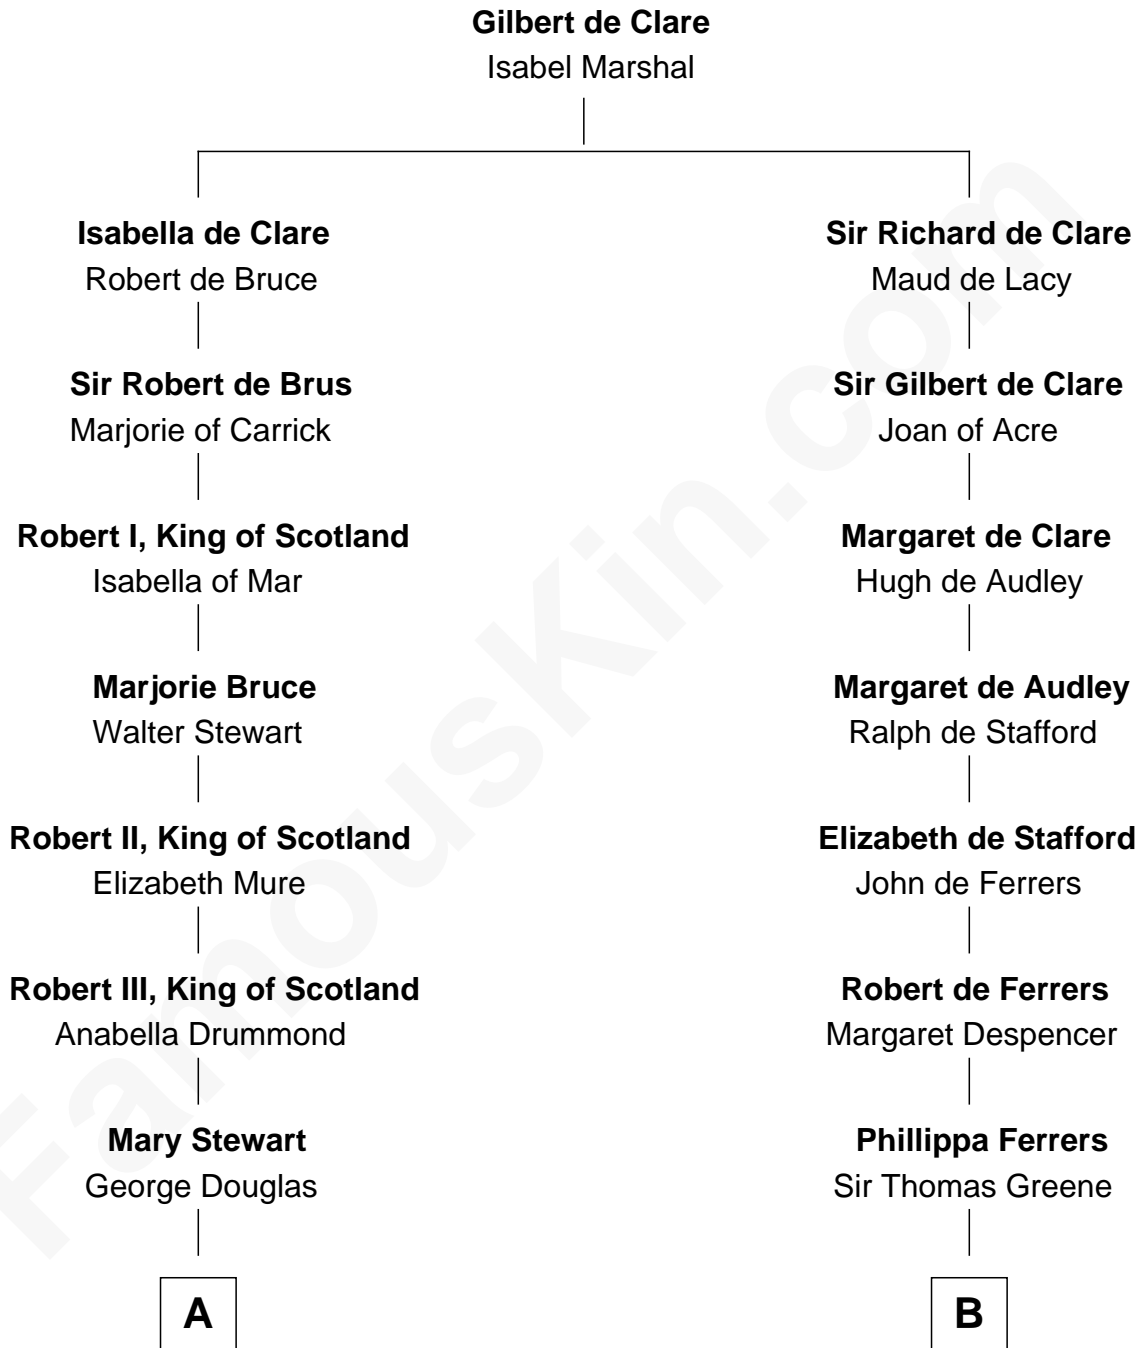

## Relationship Chart of

### Noel Coward

*Playwright, Actor, and Songwriter*

20th cousin 1 time removed of

### Henry Clay Folger

*Founder of Folger Shakespeare Library and Chairman of Standard Oil*

**C**

**Henry Veitch**  
Margaret Harrison

**Henry Gordon Veitch**  
Mary Kathleen Synchron

**Violet Agnes Veitch**  
Arthur Sabin Coward