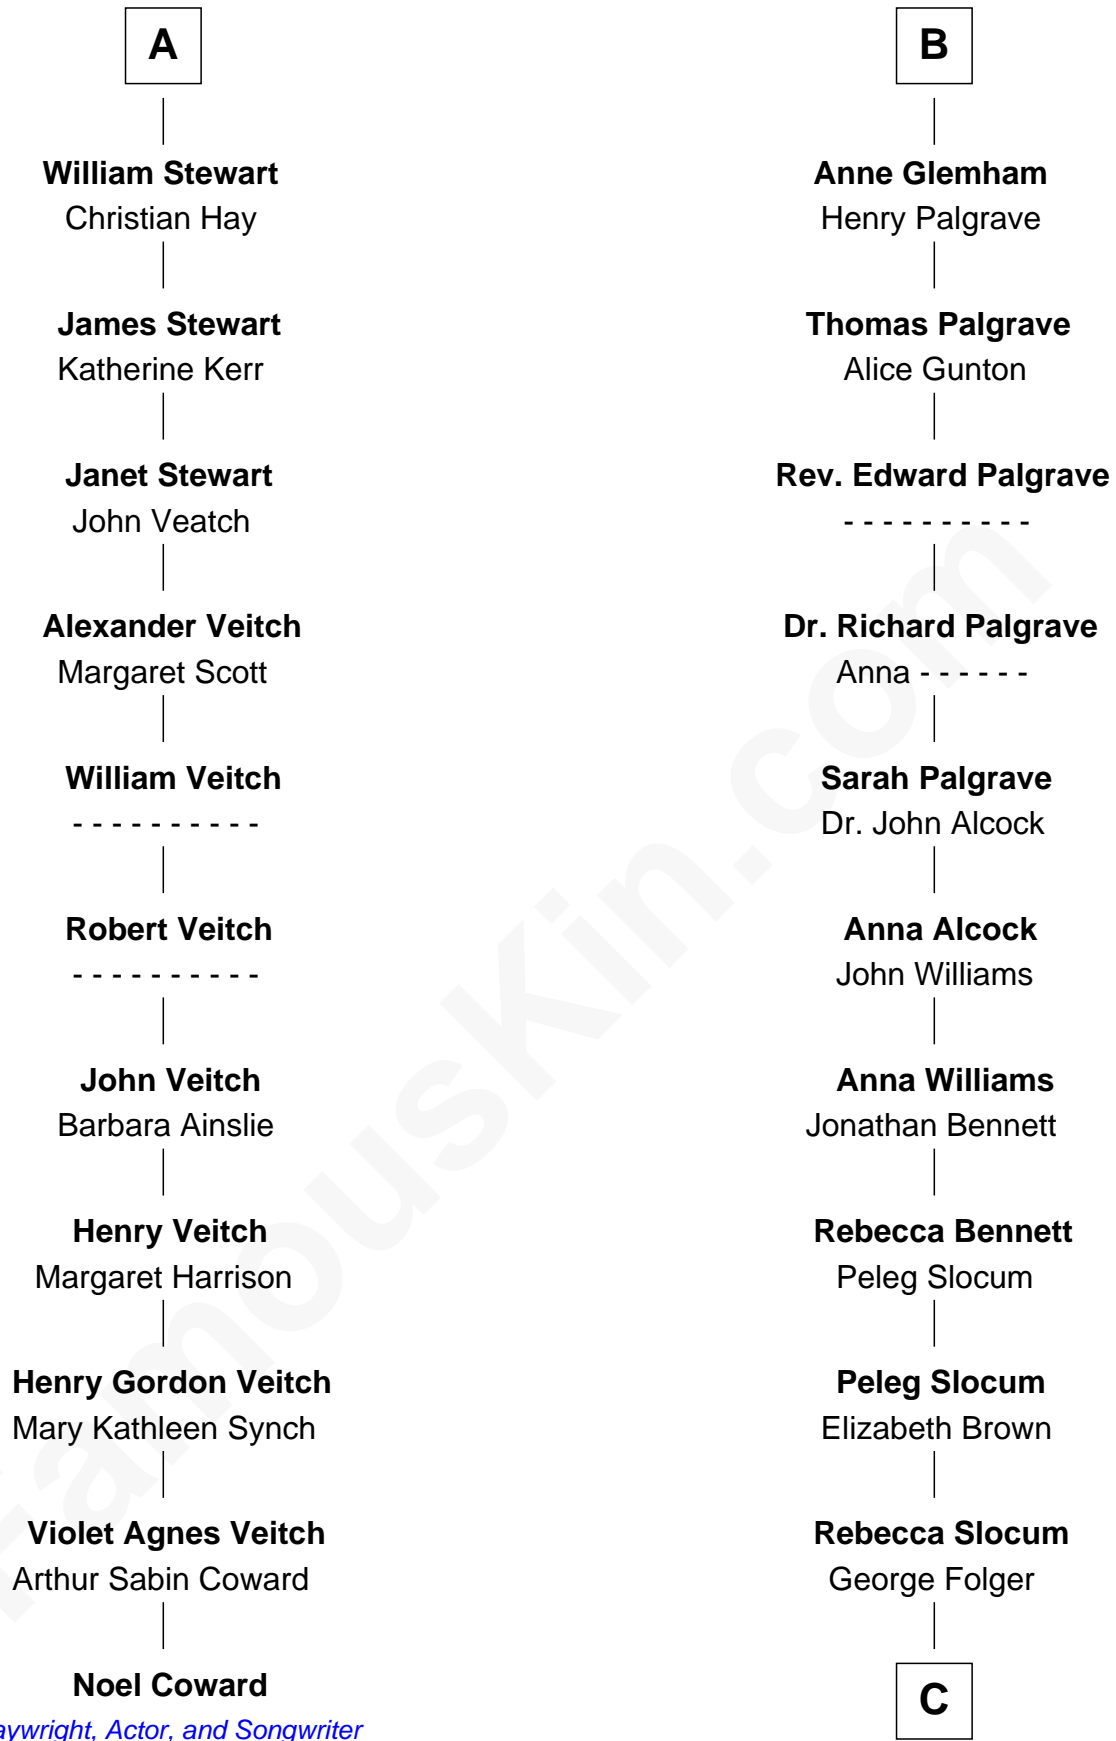

FamousKin.com

Relationship Chart of

Noel Coward

Playwright, Actor, and Songwriter

17th cousin 1 time removed of

J. A. Folger

Founder of Folger Coffee Company

C

Samuel Brown Folger

Nancy F. Hiller

J. A. Folger

Founder of Folger Coffee Co.

FamousKin.com