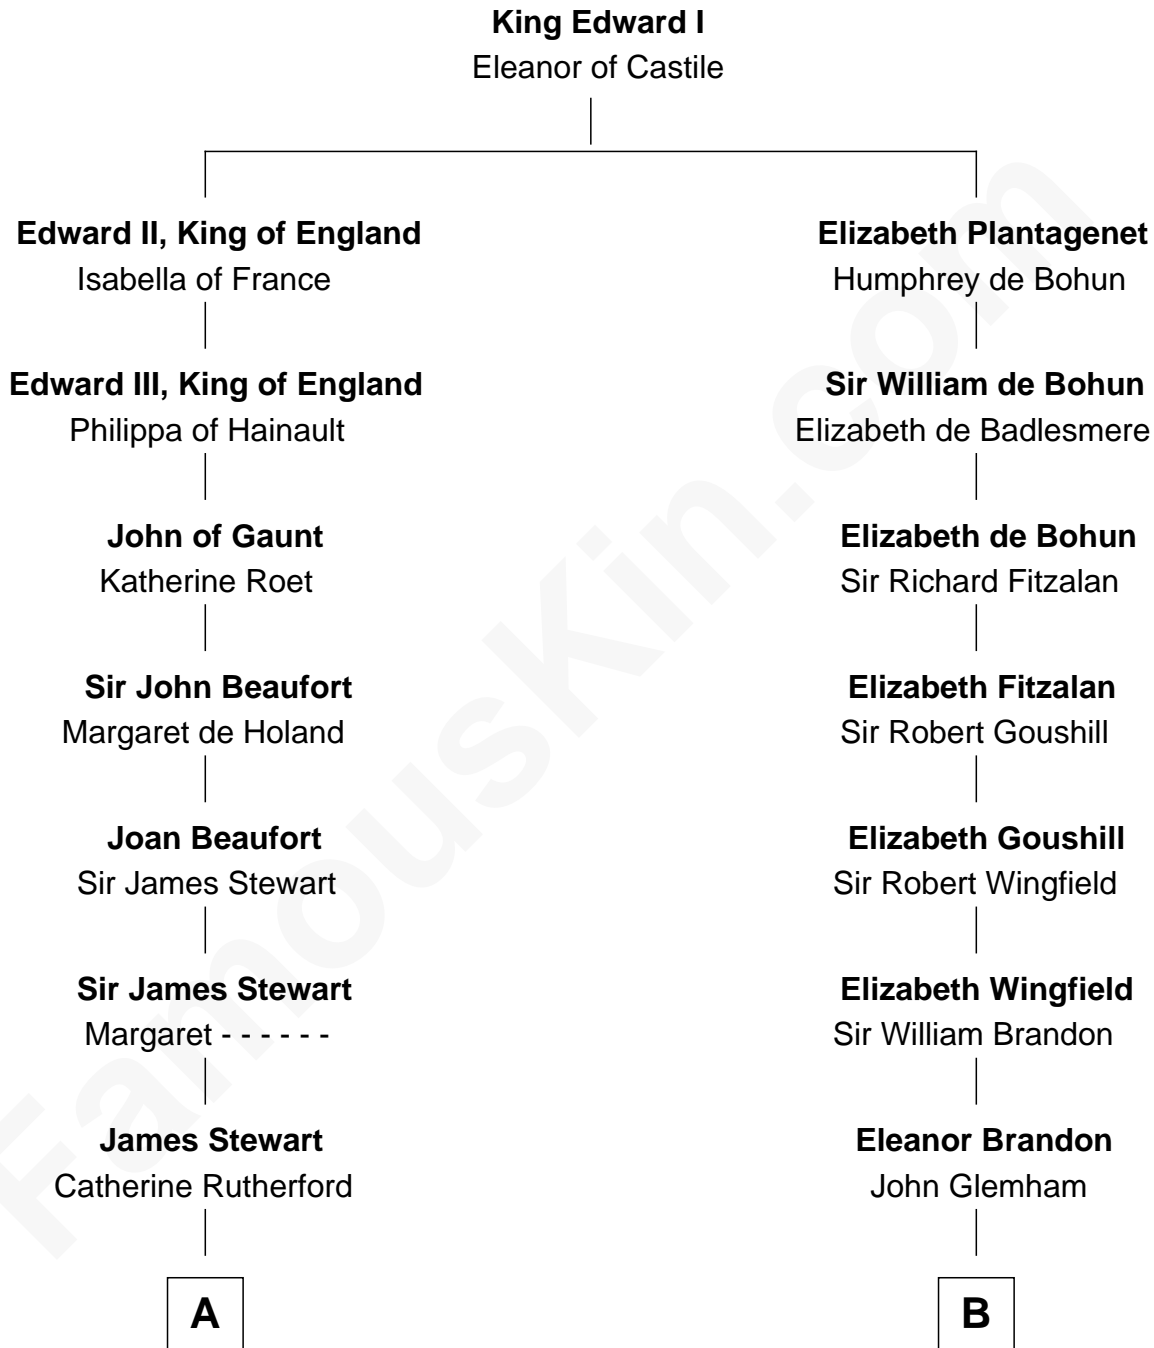

FamousKin.com

Relationship Chart of

Noel Coward

Playwright, Actor, and Songwriter

17th cousin 1 time removed of

J. A. Folger

Founder of Folger Coffee Company

C