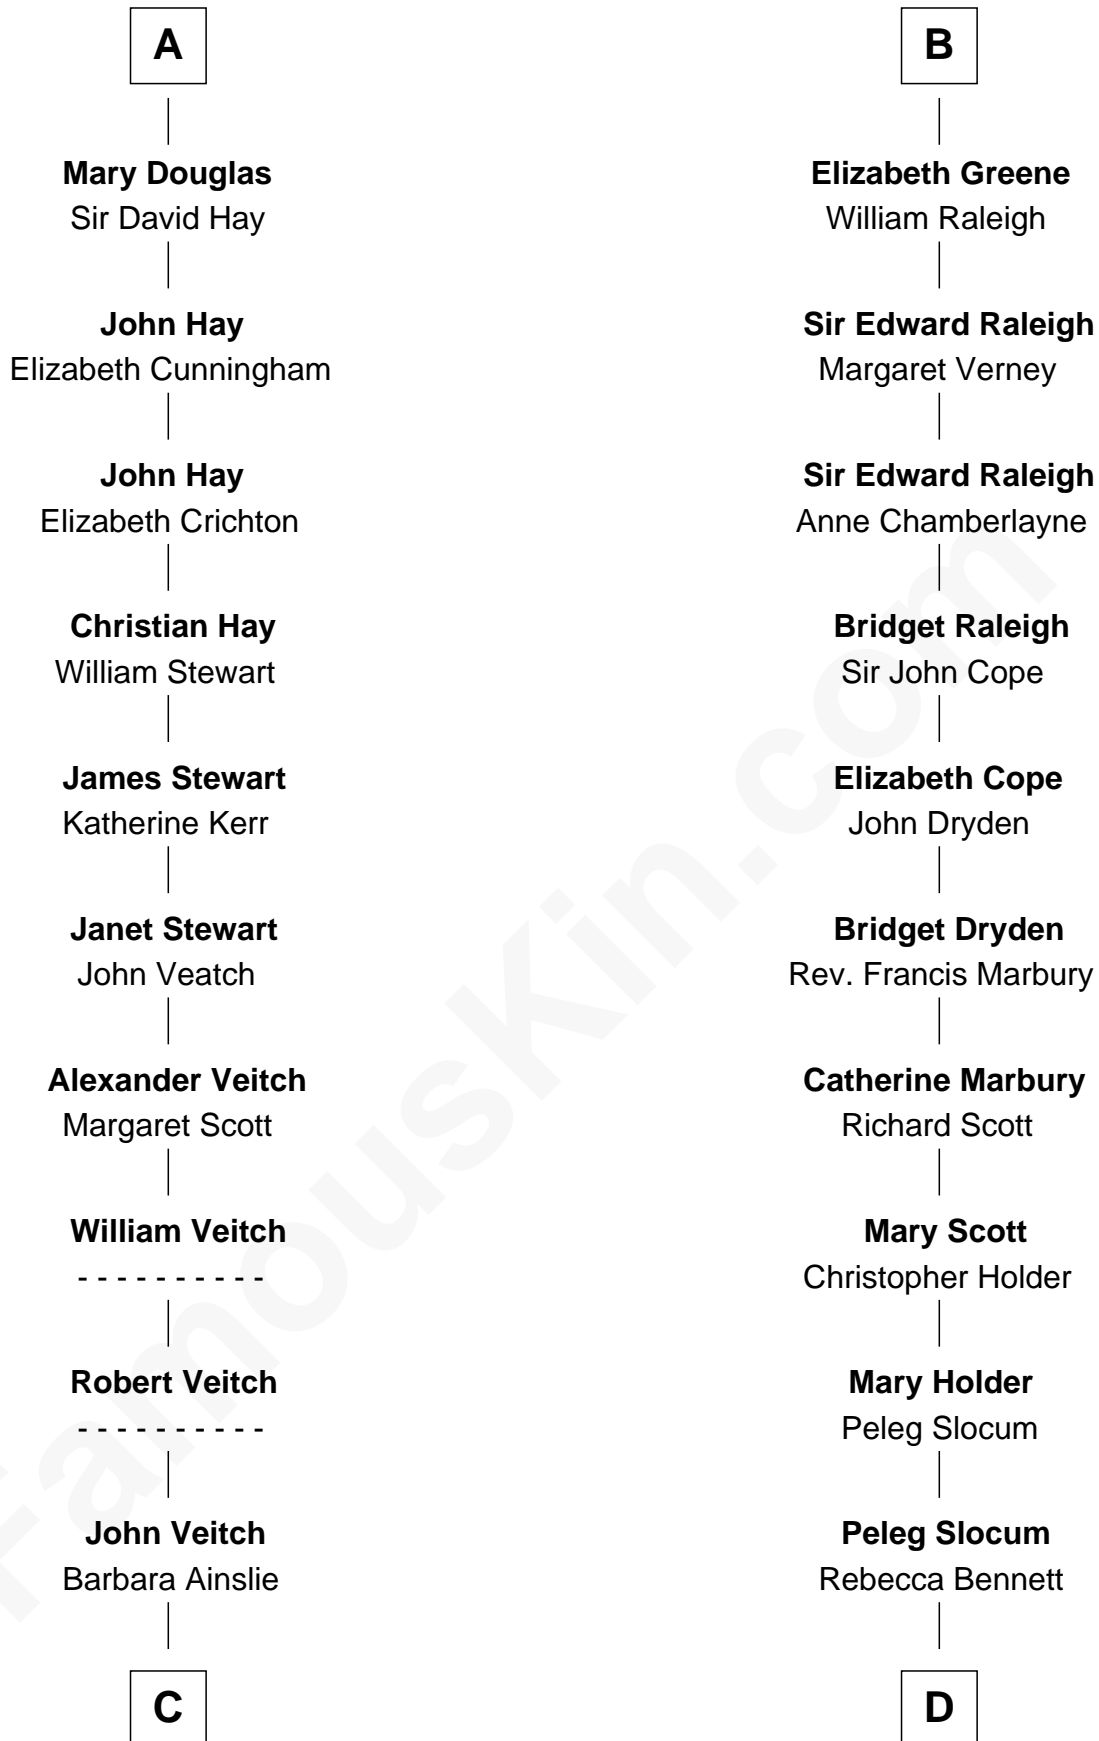

FamousKin.com

Relationship Chart of

Noel Coward

Playwright, Actor, and Songwriter

20th cousin of

J. A. Folger

Founder of Folger Coffee Company

C

Henry Veitch
Margaret Harrison

Henry Gordon Veitch
Mary Kathleen Synchron

Violet Agnes Veitch
Arthur Sabin Coward

Noel Coward
Playwright, Actor, and Songwriter

D

Peleg Slocum
Elizabeth Brown

Rebecca Slocum
George Folger