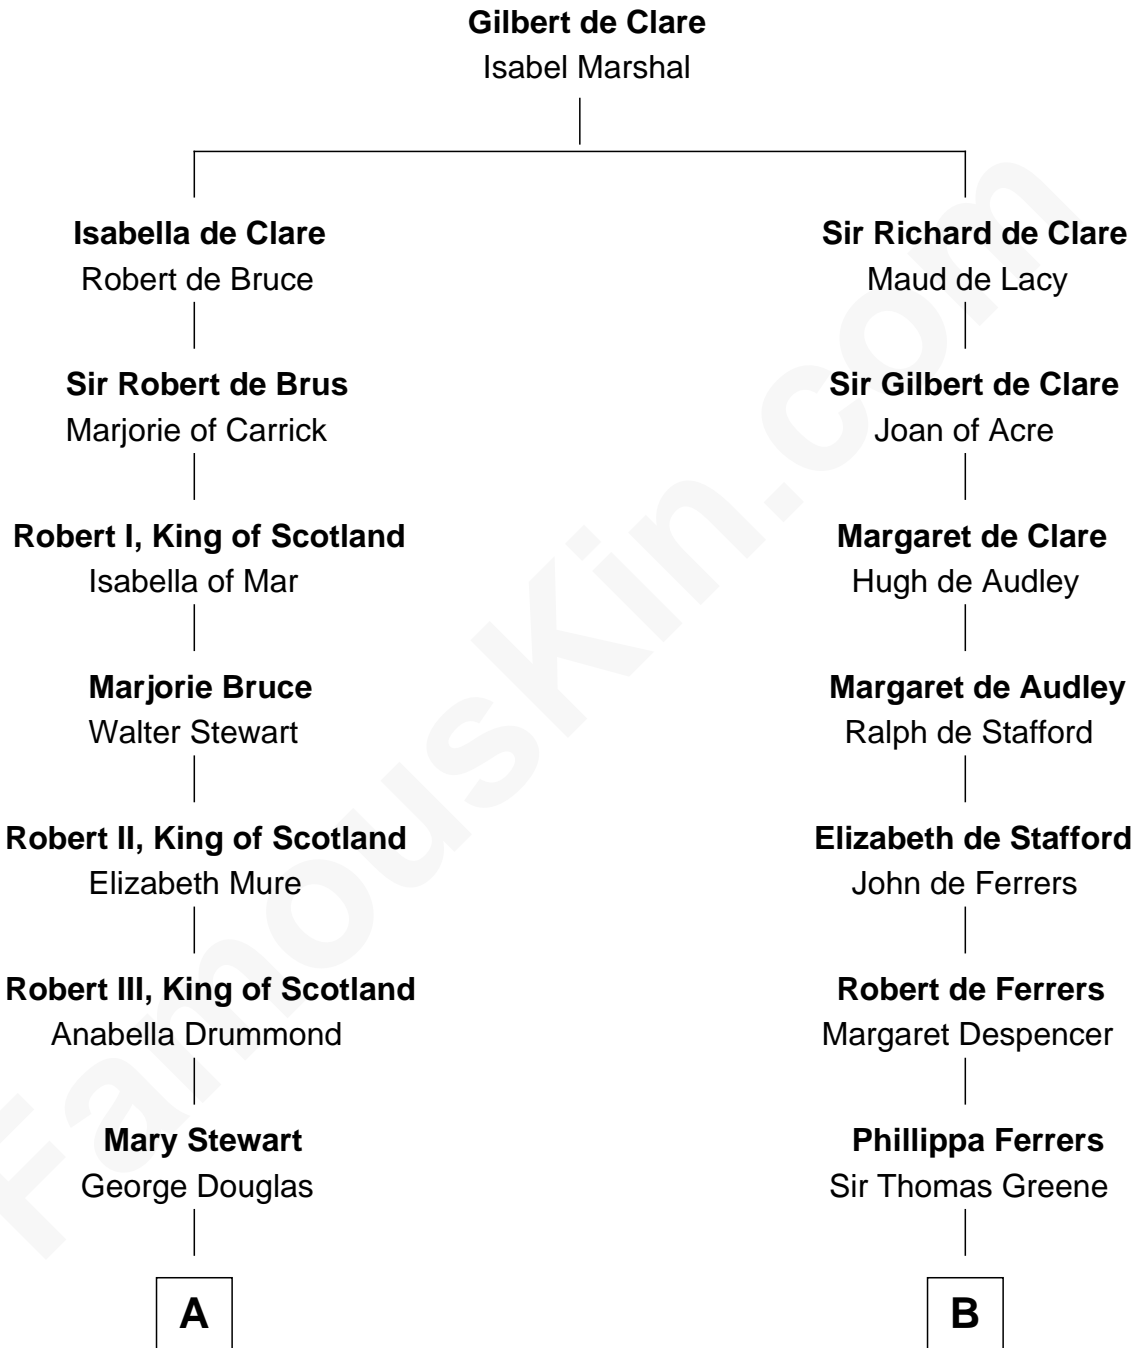

FamousKin.com

Relationship Chart of

Noel Coward

Playwright, Actor, and Songwriter

20th cousin of

J. A. Folger

Founder of Folger Coffee Company

C

Henry Veitch
Margaret Harrison

Henry Gordon Veitch
Mary Kathleen Synchron

Violet Agnes Veitch
Arthur Sabin Coward

Noel Coward
Playwright, Actor, and Songwriter

D

Peleg Slocum
Elizabeth Brown

Rebecca Slocum
George Folger