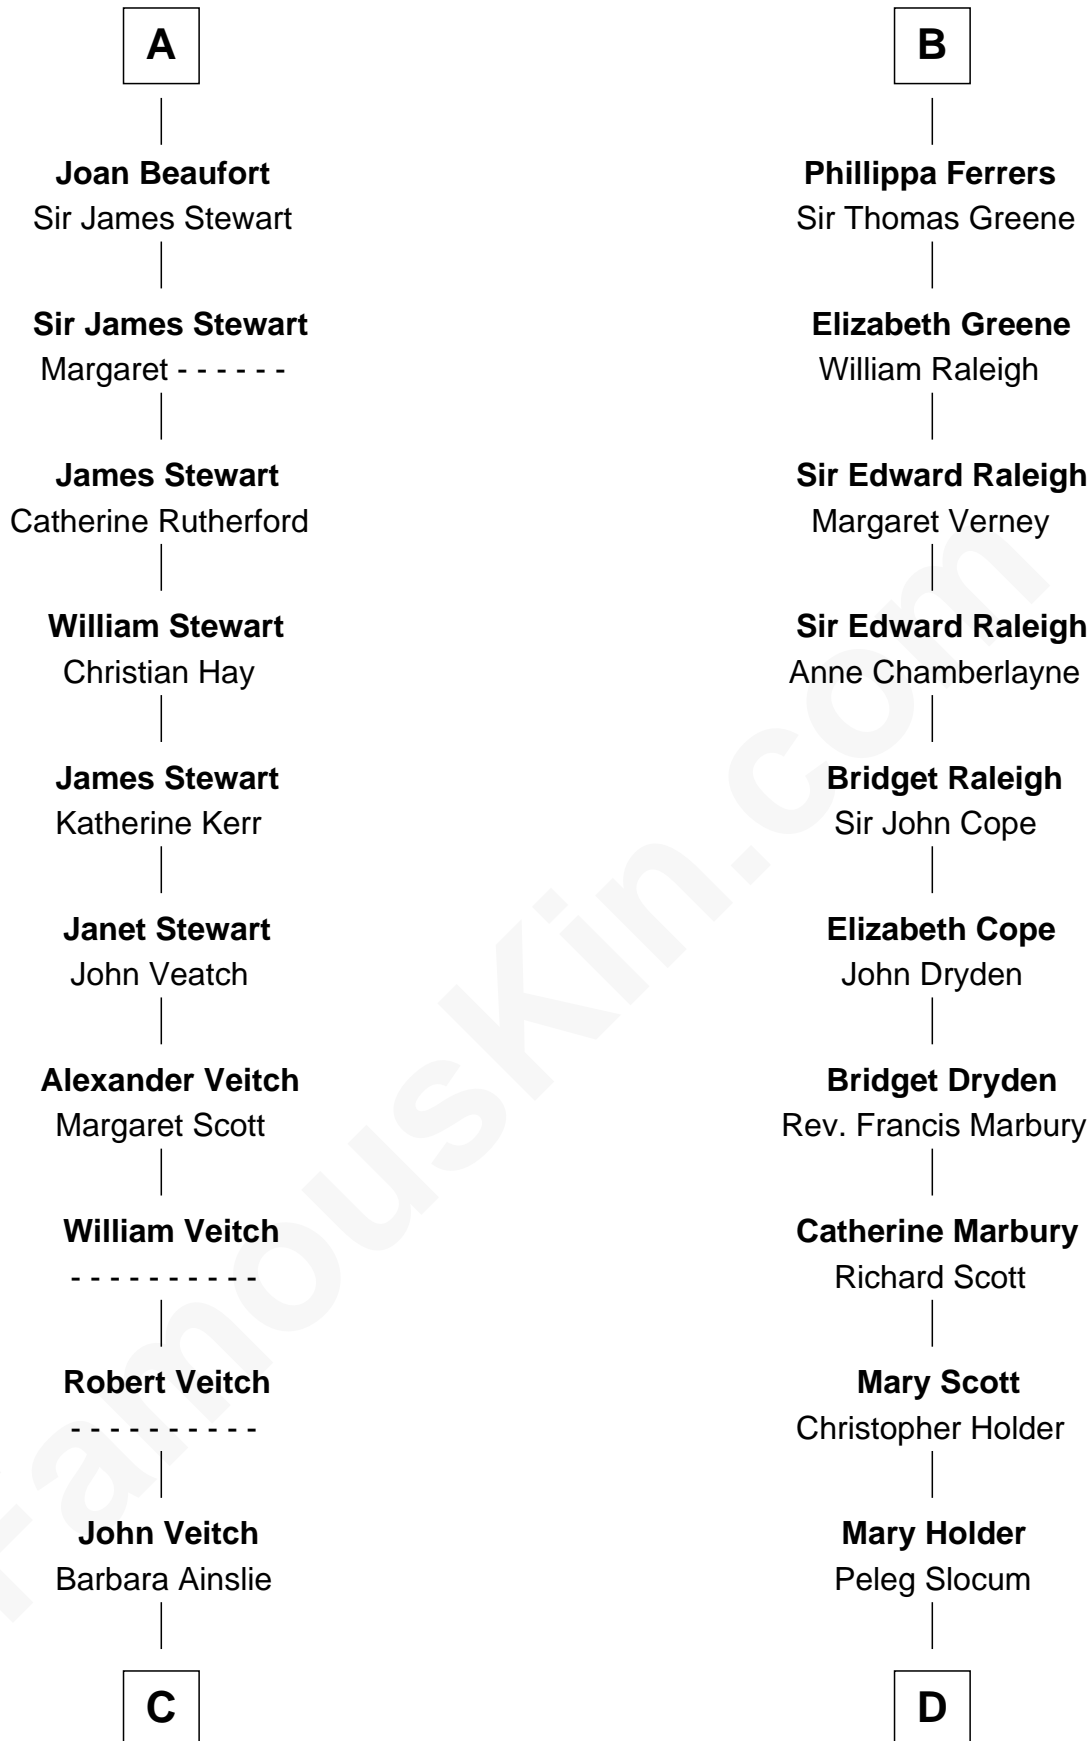

FamousKin.com

Relationship Chart of

Noel Coward

Playwright, Actor, and Songwriter

20th cousin 1 time removed of

J. A. Folger

Founder of Folger Coffee Company

Sir William Longespee

Ela of Salisbury

Stephen Longespee
Emmeline de Ridelisford

Ela Longespee
Sir Roger la Zouche

Sir Alan la Zouche
Eleanor de Segrave

Maude la Zouche
Sir Robert de Holland

Thomas Holand
Joan Plantagenet

Sir Thomas de Holand
Alice Fitzalan

Margaret de Holand
Sir John Beaufort

A

William Longespee
Idoine de Camville

Ela Longespee
Sir James de Audley

Sir Hugh I de Audley
Iseult de Mortimer

Hugh de Audley
Margaret de Clare

Margaret de Audley
Ralph de Stafford

Elizabeth de Stafford
John de Ferrers

Robert de Ferrers
Margaret Despencer

B

C

Henry Veitch
Margaret Harrison

Henry Gordon Veitch
Mary Kathleen Synchron

Violet Agnes Veitch
Arthur Sabin Coward

Noel Coward
Playwright, Actor, and Songwriter