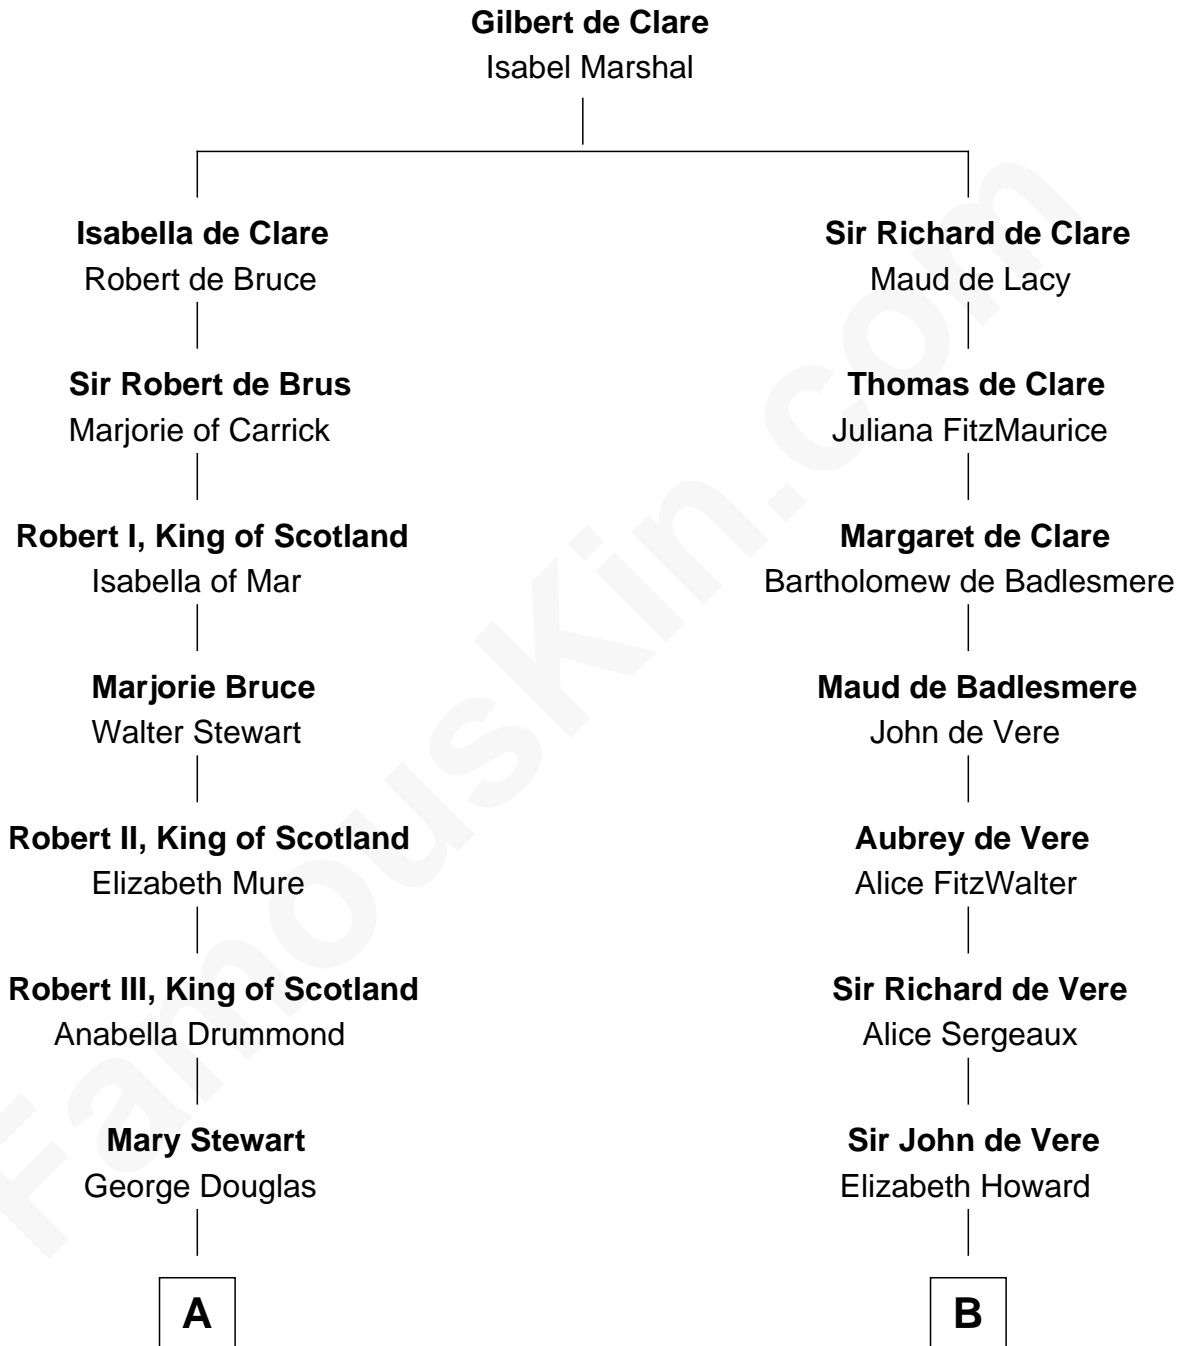

## Relationship Chart of

### Noel Coward

*Playwright, Actor, and Songwriter*

17th cousin 3 times removed of

### Samuel Howard

*Boston Tea Party Participant*

**C**

Henry Veitch  
Margaret Harrison

Henry Gordon Veitch  
Mary Kathleen Synch

Violet Agnes Veitch  
Arthur Sabin Coward

Noel Coward  
*Playwright, Actor, and Songwriter*