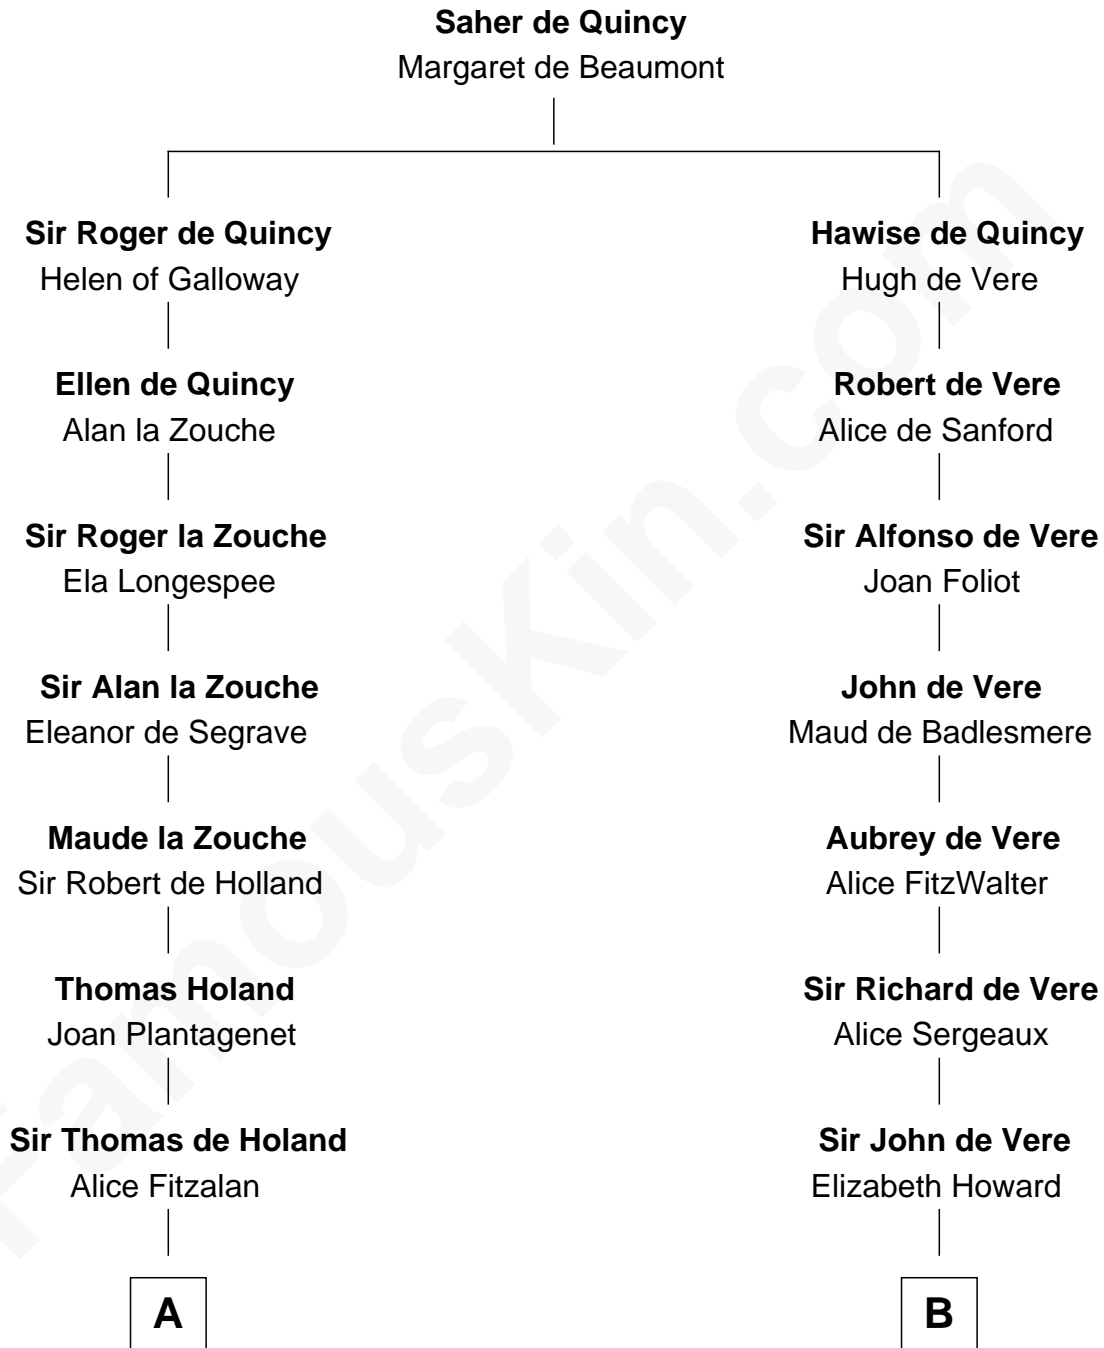

FamousKin.com

Relationship Chart of

Noel Coward

Playwright, Actor, and Songwriter

17th cousin 4 times removed of

Samuel Howard

Boston Tea Party Participant

C