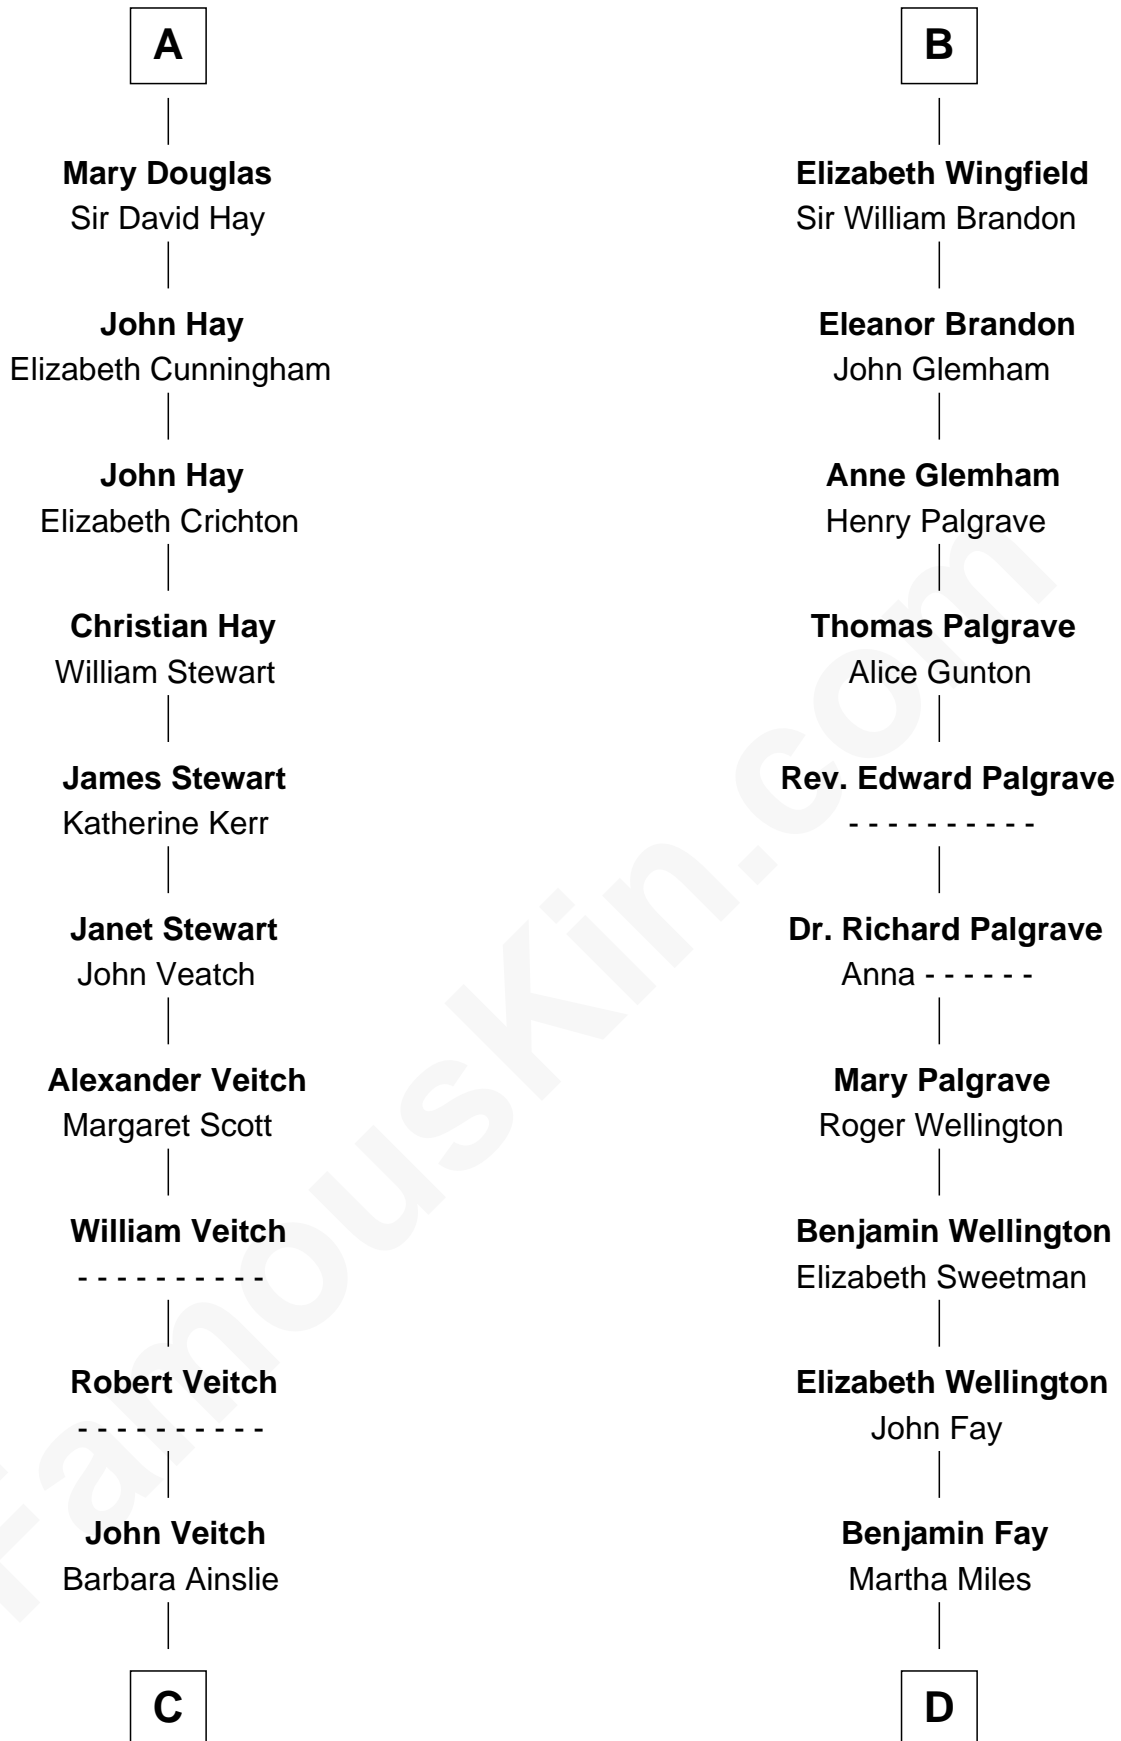

FamousKin.com

Relationship Chart of

Noel Coward

Playwright, Actor, and Songwriter

18th cousin 2 times removed of

Eli Whitney

Inventor of the Cotton Gin

Gilbert de Clare

Isabel Marshal

FamousKin.com