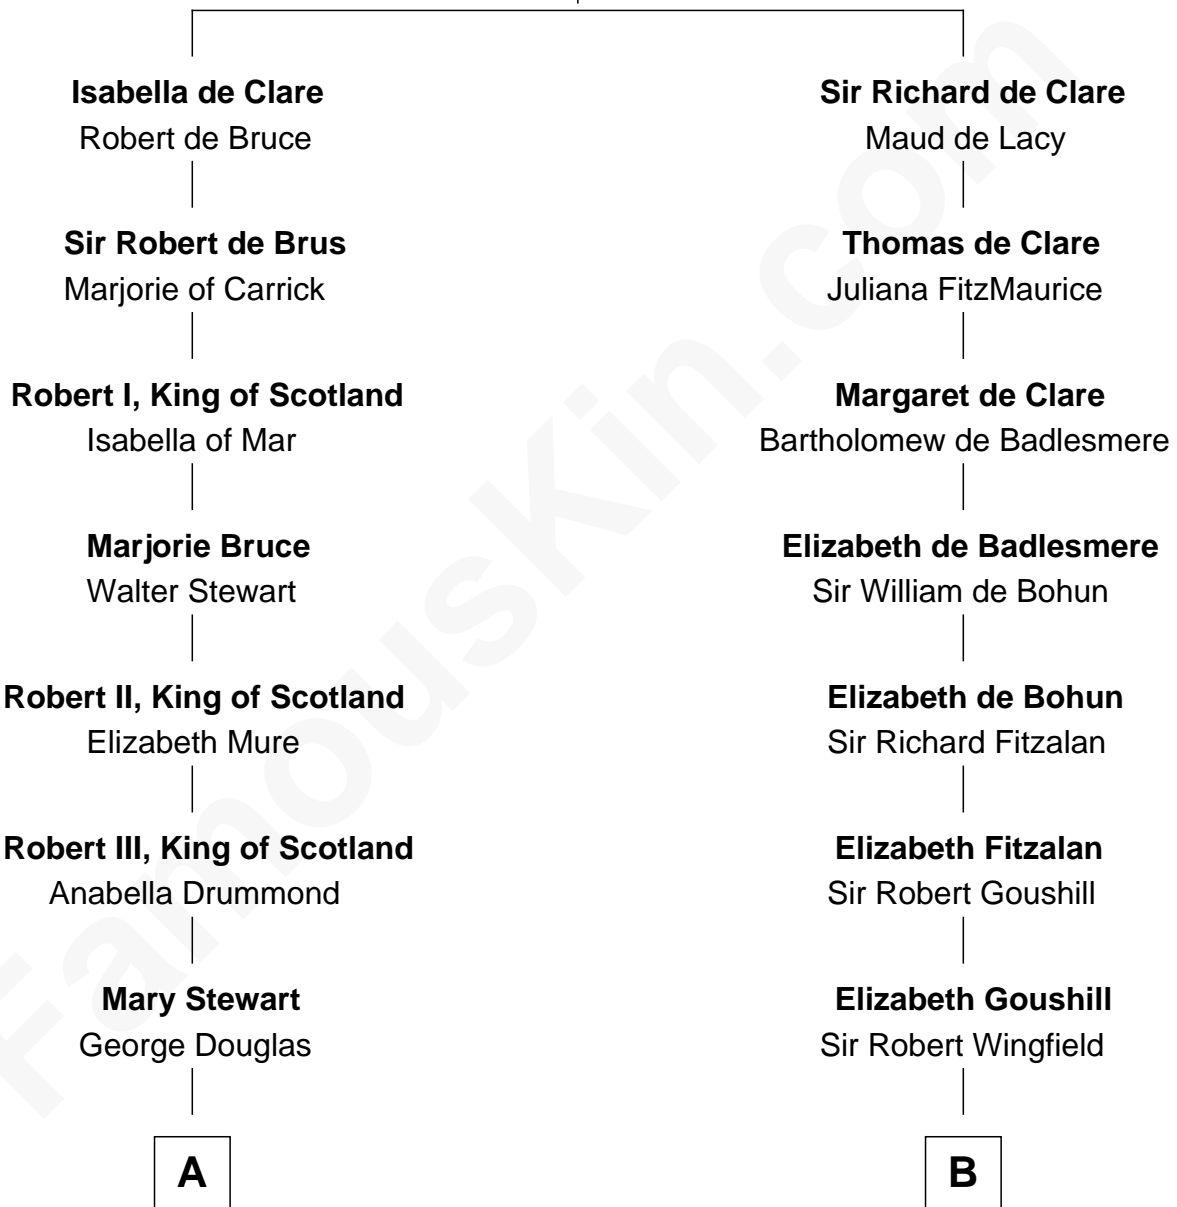

FamousKin.com

Relationship Chart of

Noel Coward

Playwright, Actor, and Songwriter

18th cousin 2 times removed of

Eli Whitney

Inventor of the Cotton Gin

Gilbert de Clare

Isabel Marshal

FamousKin.com