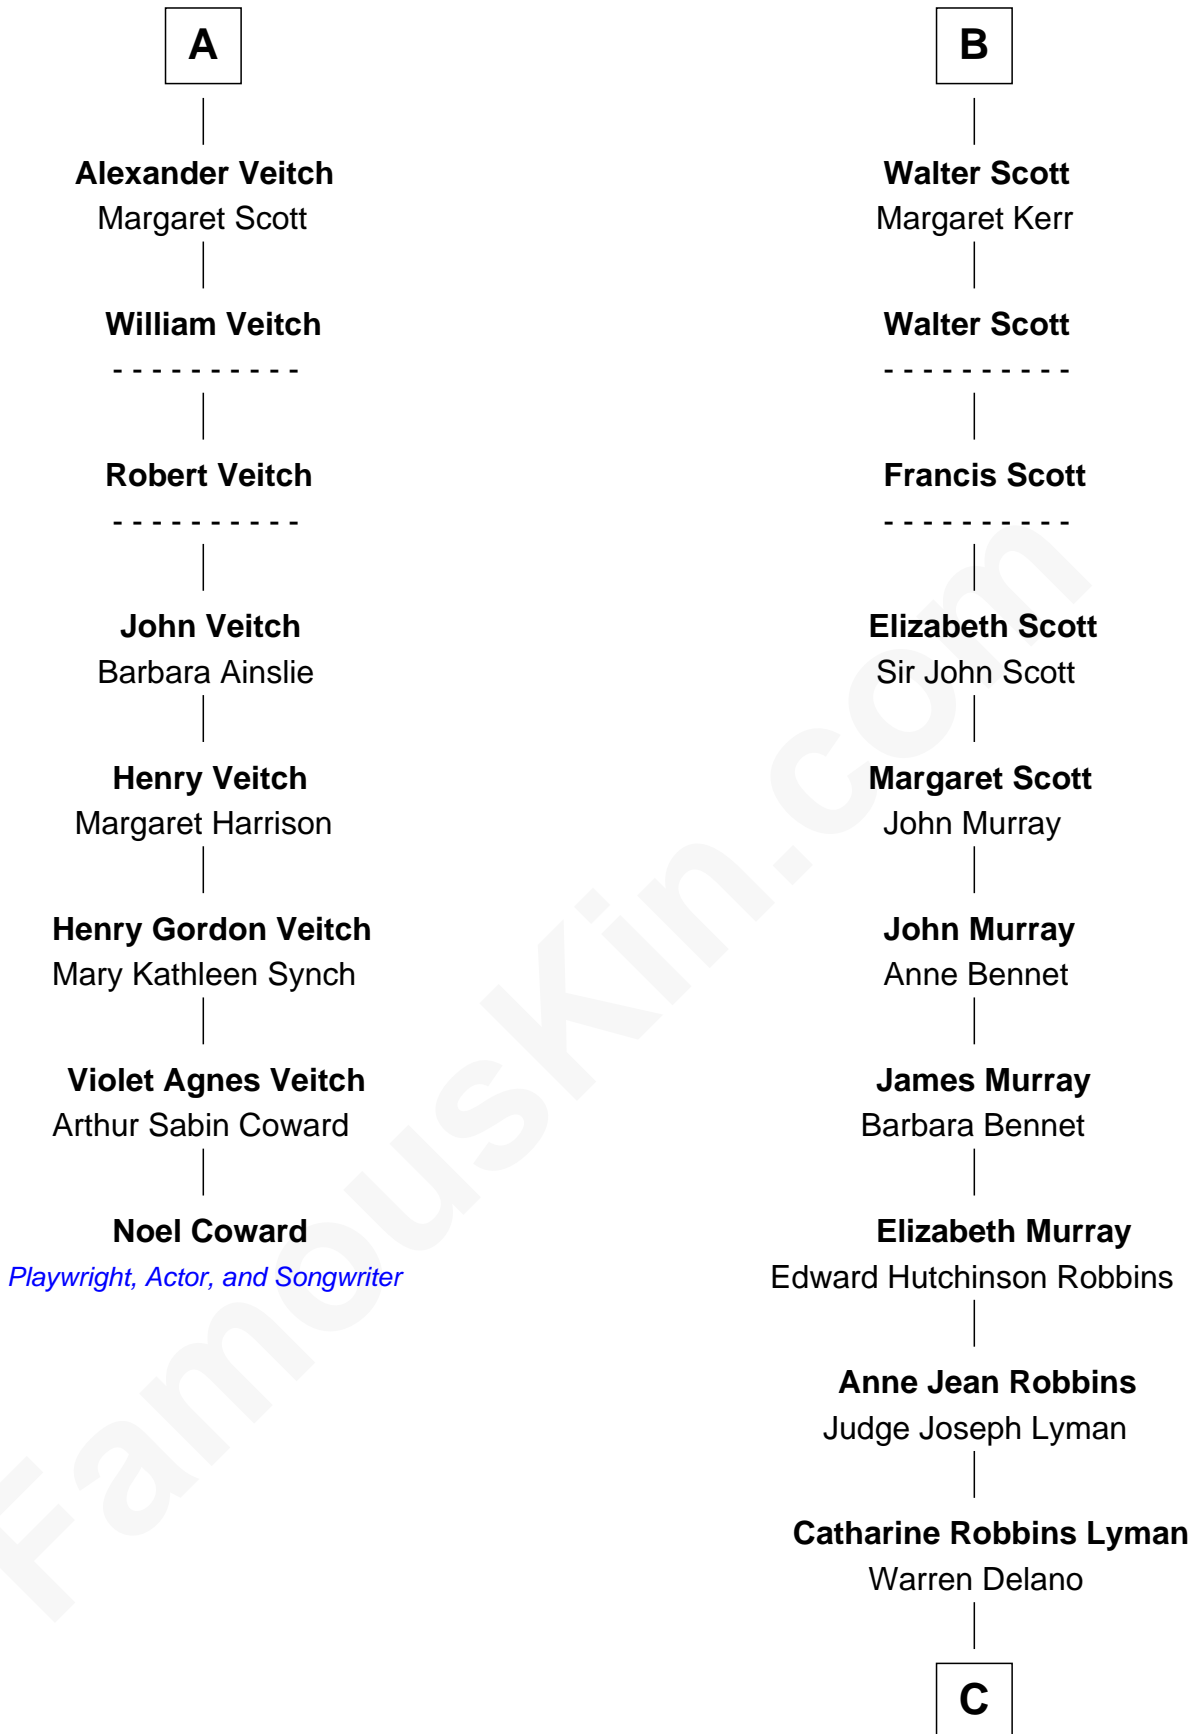

## Relationship Chart of

### Noel Coward

*Playwright, Actor, and Songwriter*

14th cousin 4 times removed of

### Franklin D. Roosevelt

*32nd U.S. President*

#### Robert III, King of Scotland

Anabella Drummond

**C**

**Sara Delano**  
James Roosevelt

**Franklin D. Roosevelt**  
*32nd U.S. President*

FamousKin.com